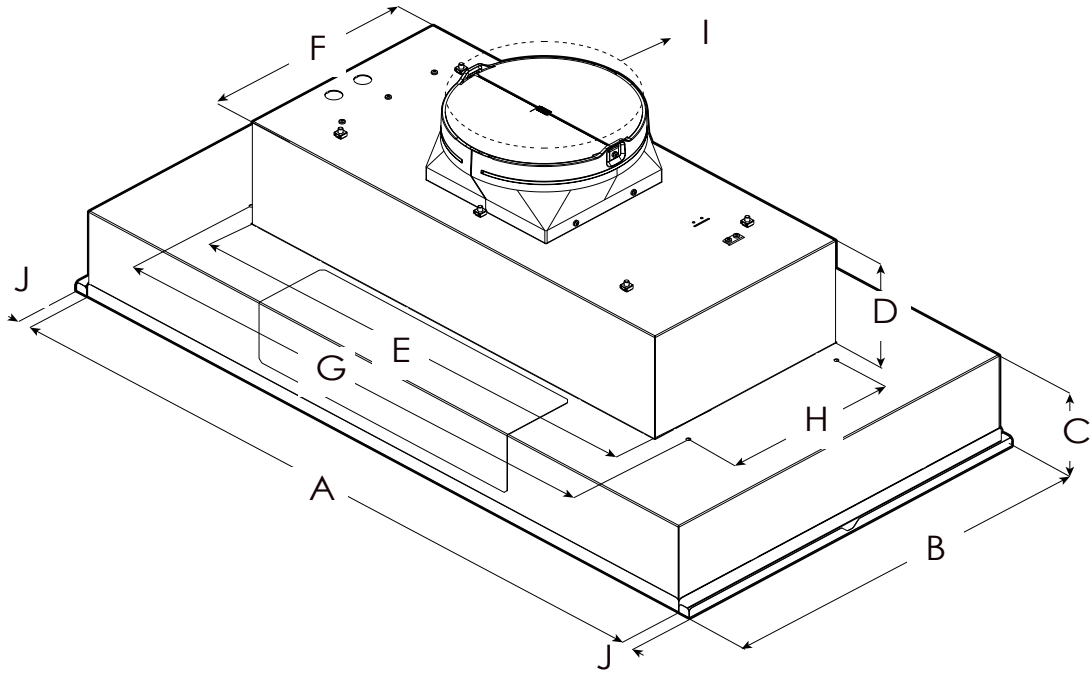

# TRENTO

ETR134S1

	ETR134S1
A	34 1/2" (87.6 cm)
B	18" (45.7 cm)
C	5 7/16" (13.8 cm)
D	6 1/2" (16.4 cm)
E	27 9/16" (70 cm)
F	12 7/16" (31.6 cm)
G	29 13/16" (75.7 cm)
H	10 1/8" (25.7 cm)
I	10" (25.4 cm)
J	3/4" (1.9 cm)