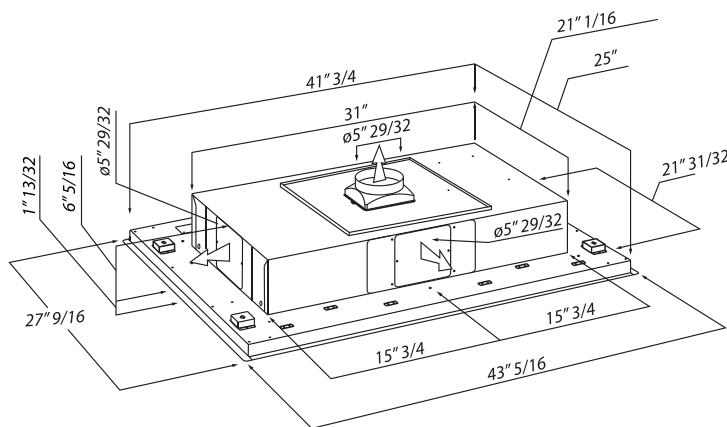

DIMENSIONS

(43"W x 27"D x 7<sup>23/32</sup>"H)

anodized aluminum mesh  
grease filters plus perimeter  
aspiration plate

remote control

halogen lamps

FEATURES

Size (in) & Type Finish	43x27" ceiling mount Stainless steel
Controls	Remote control
Illumination	4x20 Watt halogen lamps, dimmer light
Installation Type	Ducted
Blower Type	600 CFM, 4 speed internal
Filter Type	2 Dishwasher-safe aluminum mesh grease filters + perimeter filter
Heights	Max. recommended: 6' 10" - 7' 6" (Over recommended heights performance may be diminished)
Duct Transition	6" Round
Electrical	120V-60Hz
Warranty	2 Years Parts & Labor, In-home service

ACCESSORIES

IN LINE BLOWER SEM1 US 120V

CODE: PRF0116568  
MODEL: ESNBLK06

LINE DRAWING

CONSUMABLE PARTS

Replacement light bulb (1)  
CODE: 2006BH

Mesh Filter Frame  
480x301 mm (1)

Charcoal filter  
480x289 mm