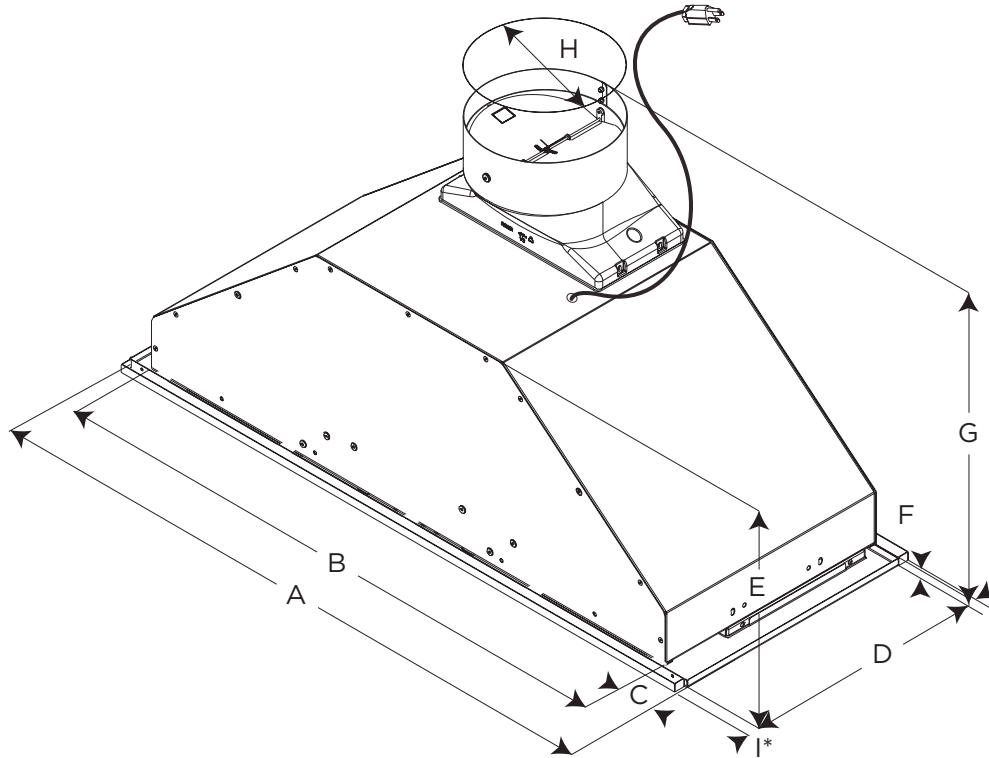

EUM628SS EUM634SS

	EUM628SS	EUM634SS
A	28 ¹ / ₄ " (71.8 cm)	34 ¹ / ₈ " (86.7 cm)
B	26" (66 cm)	
C	1 ¹ / ₈ " (2.9 cm)	4 ¹ / ₁₆ " (10.3 cm)
D	10 ³ / ₄ " (27.3 cm)	
E	10 ¹¹ / ₁₆ " (27.2 cm)	
F	0 ⁵ / ₁₆ " (.85 cm)	0 ³ / ₈ " (.95 cm)
G	15 ³ / ₄ " (40 cm)	
H	6" (15.2 cm)	
I*	½" (1.27 cm)	