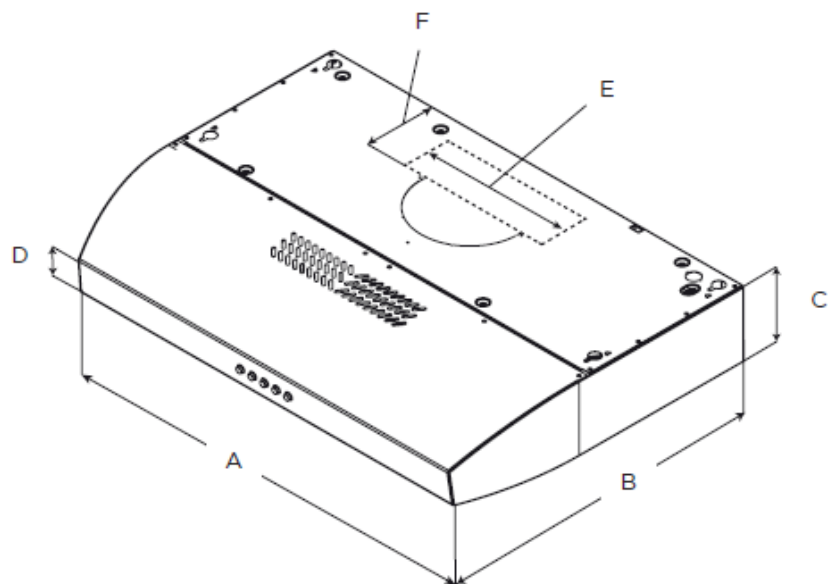

PRODUCT DIMENSIONS

	Models	
	EAL330S1	EAL336S1
A	30" (76.2 cm)	36" (91.4 cm)
B	20" (50.8 cm)	
C	4 $\frac{7}{10}$ " (12 cm)	
D	2 $\frac{2}{5}$ " (5.7 cm)	
E	3 $\frac{1}{4}$ " x 10" (8.3 x 25.4 cm)	
F	5 $\frac{1}{10}$ " (13 cm)	