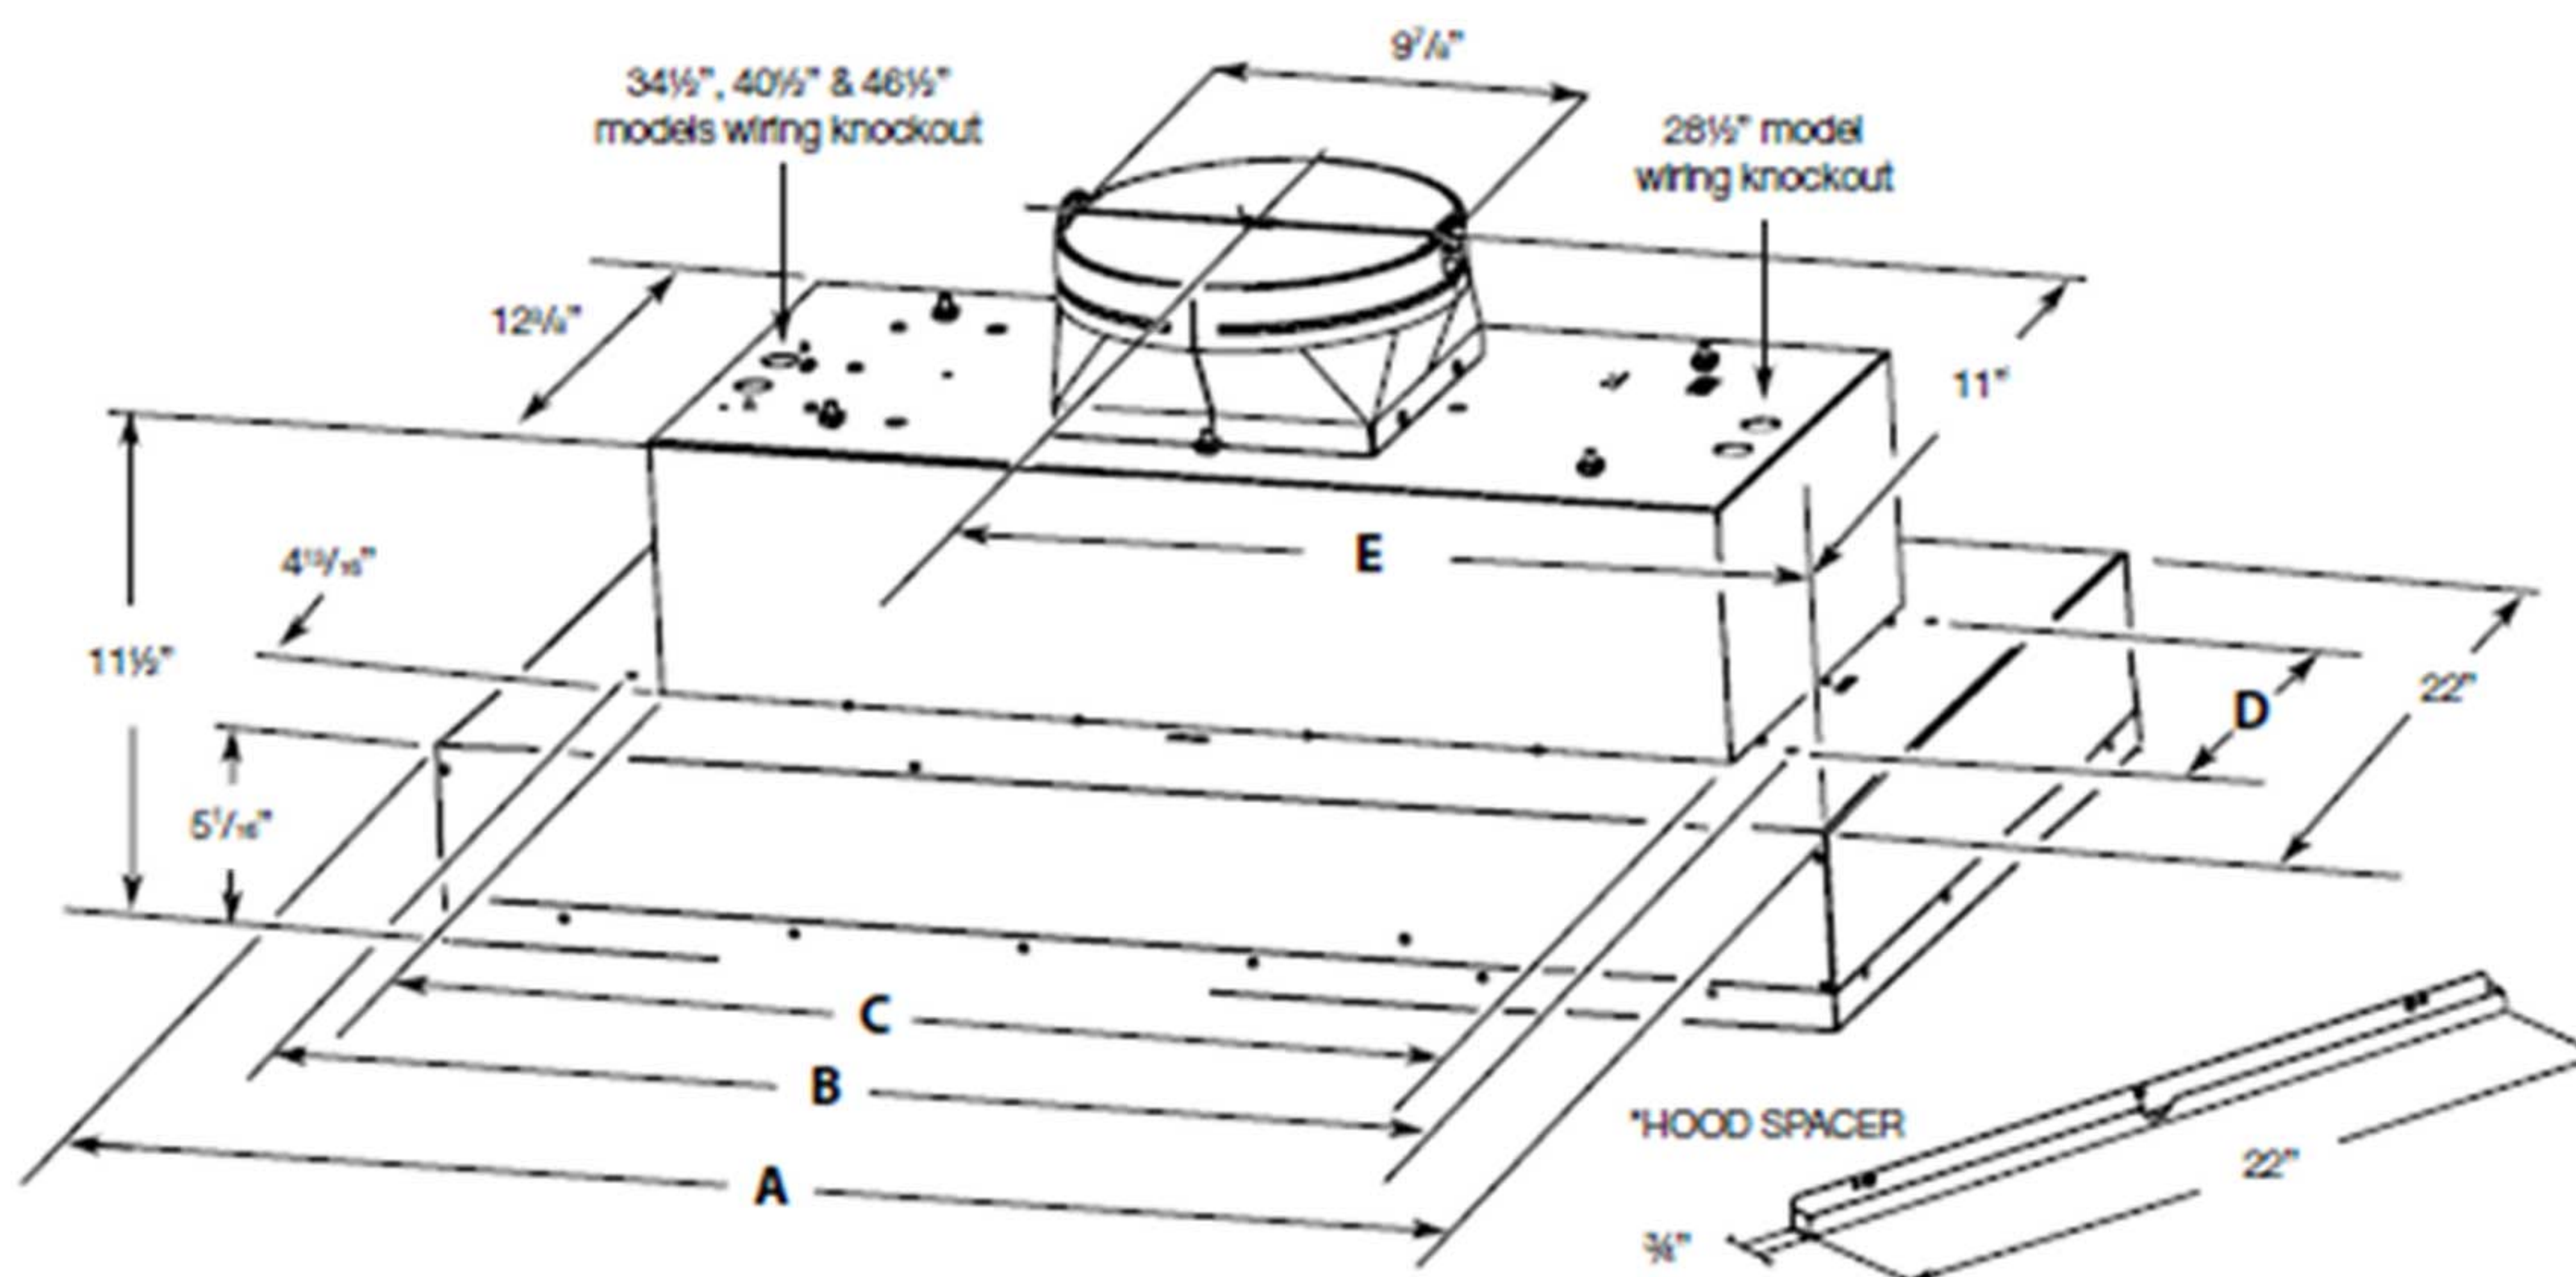

AREZZO INSERT

ASPIRE

Arezzo provides professional grade performance, while being discreetly mounted inside the cabinetry. Arezzo is available in 28 1/2" width with a 600 CFM blower, and equipped with a 1200 CFM blower for widths of 34 1/2", 40 1/2" and 46 1/2" for extraordinary ventilating power. Heavy duty, stainless rotating knob controls operate the 4 speed blower and halogen lighting. Easy maintenance, higher efficiency and a cleaner kitchen are ensured by Elica's patented Baffle Slot Filters, which capture a higher percentage of contaminants and hold larger volumes of grease than traditional baffle filters. Arezzo is designed for standard ducted installation only.

DIMENSIONS

| |
|------------------------------|
| (28 1/2"W x 22"D x 11 1/2"H) |
| (34 1/2"W x 22"D x 11 1/2"H) |
| (40 1/2"W x 22"D x 11 1/2"H) |
| (46 1/2"W x 22"D x 11 1/2"H) |

FEATURES

| | | |
|-------------------------|---|------------------|
| Size (in) & Type Finish | 28", 34", 40", & 46" Wide, Insert Stainless Steel | |
| Controls | Stainless Rotating Knobs | |
| Illumination | 2, 40 Watt Halogen Lamps, 1 Light Intensity (28" & 34") | (Bulbs Included) |
| | 4, 40 Watt Halogen Lamps, 1 Light Intensity (40" & 46") | (Bulbs Included) |
| Installation Type | Ducted Installation Only | |
| Blower Type | 600 CFM, 4-Speed Internal (28") 1200CFM, 4-Speed Internal (34", 40", 46") | |
| Blower Performance | Speed 1 190 CFM, 2.1 Sones or 380 CFM, 2.8 Sones Speed 2 330 CFM, 4.4 Sones or 660 CFM, 6.7 Sones Speed 3 490 CFM, 7.8 Sones or 950 CFM, 8.5 Sones Speed 4 600 CFM, 11.9 Sones or 1200 CFM, 14.3 Sones | |
| Filter Type | Dishwasher-Safe, Stainless Steel Baffle Slot (2 with 28" Unit, 3 with 34" & 40" Units, 4 with 46" Unit) | |
| Duct Transition | 10" Round (Top Only) | |
| Electrical | 120V - 60Hz, 550W at 4.6 Amps (600 CFM) 120V - 60Hz, AC 1000W at 8.3 Amps (1200 CFM) | |