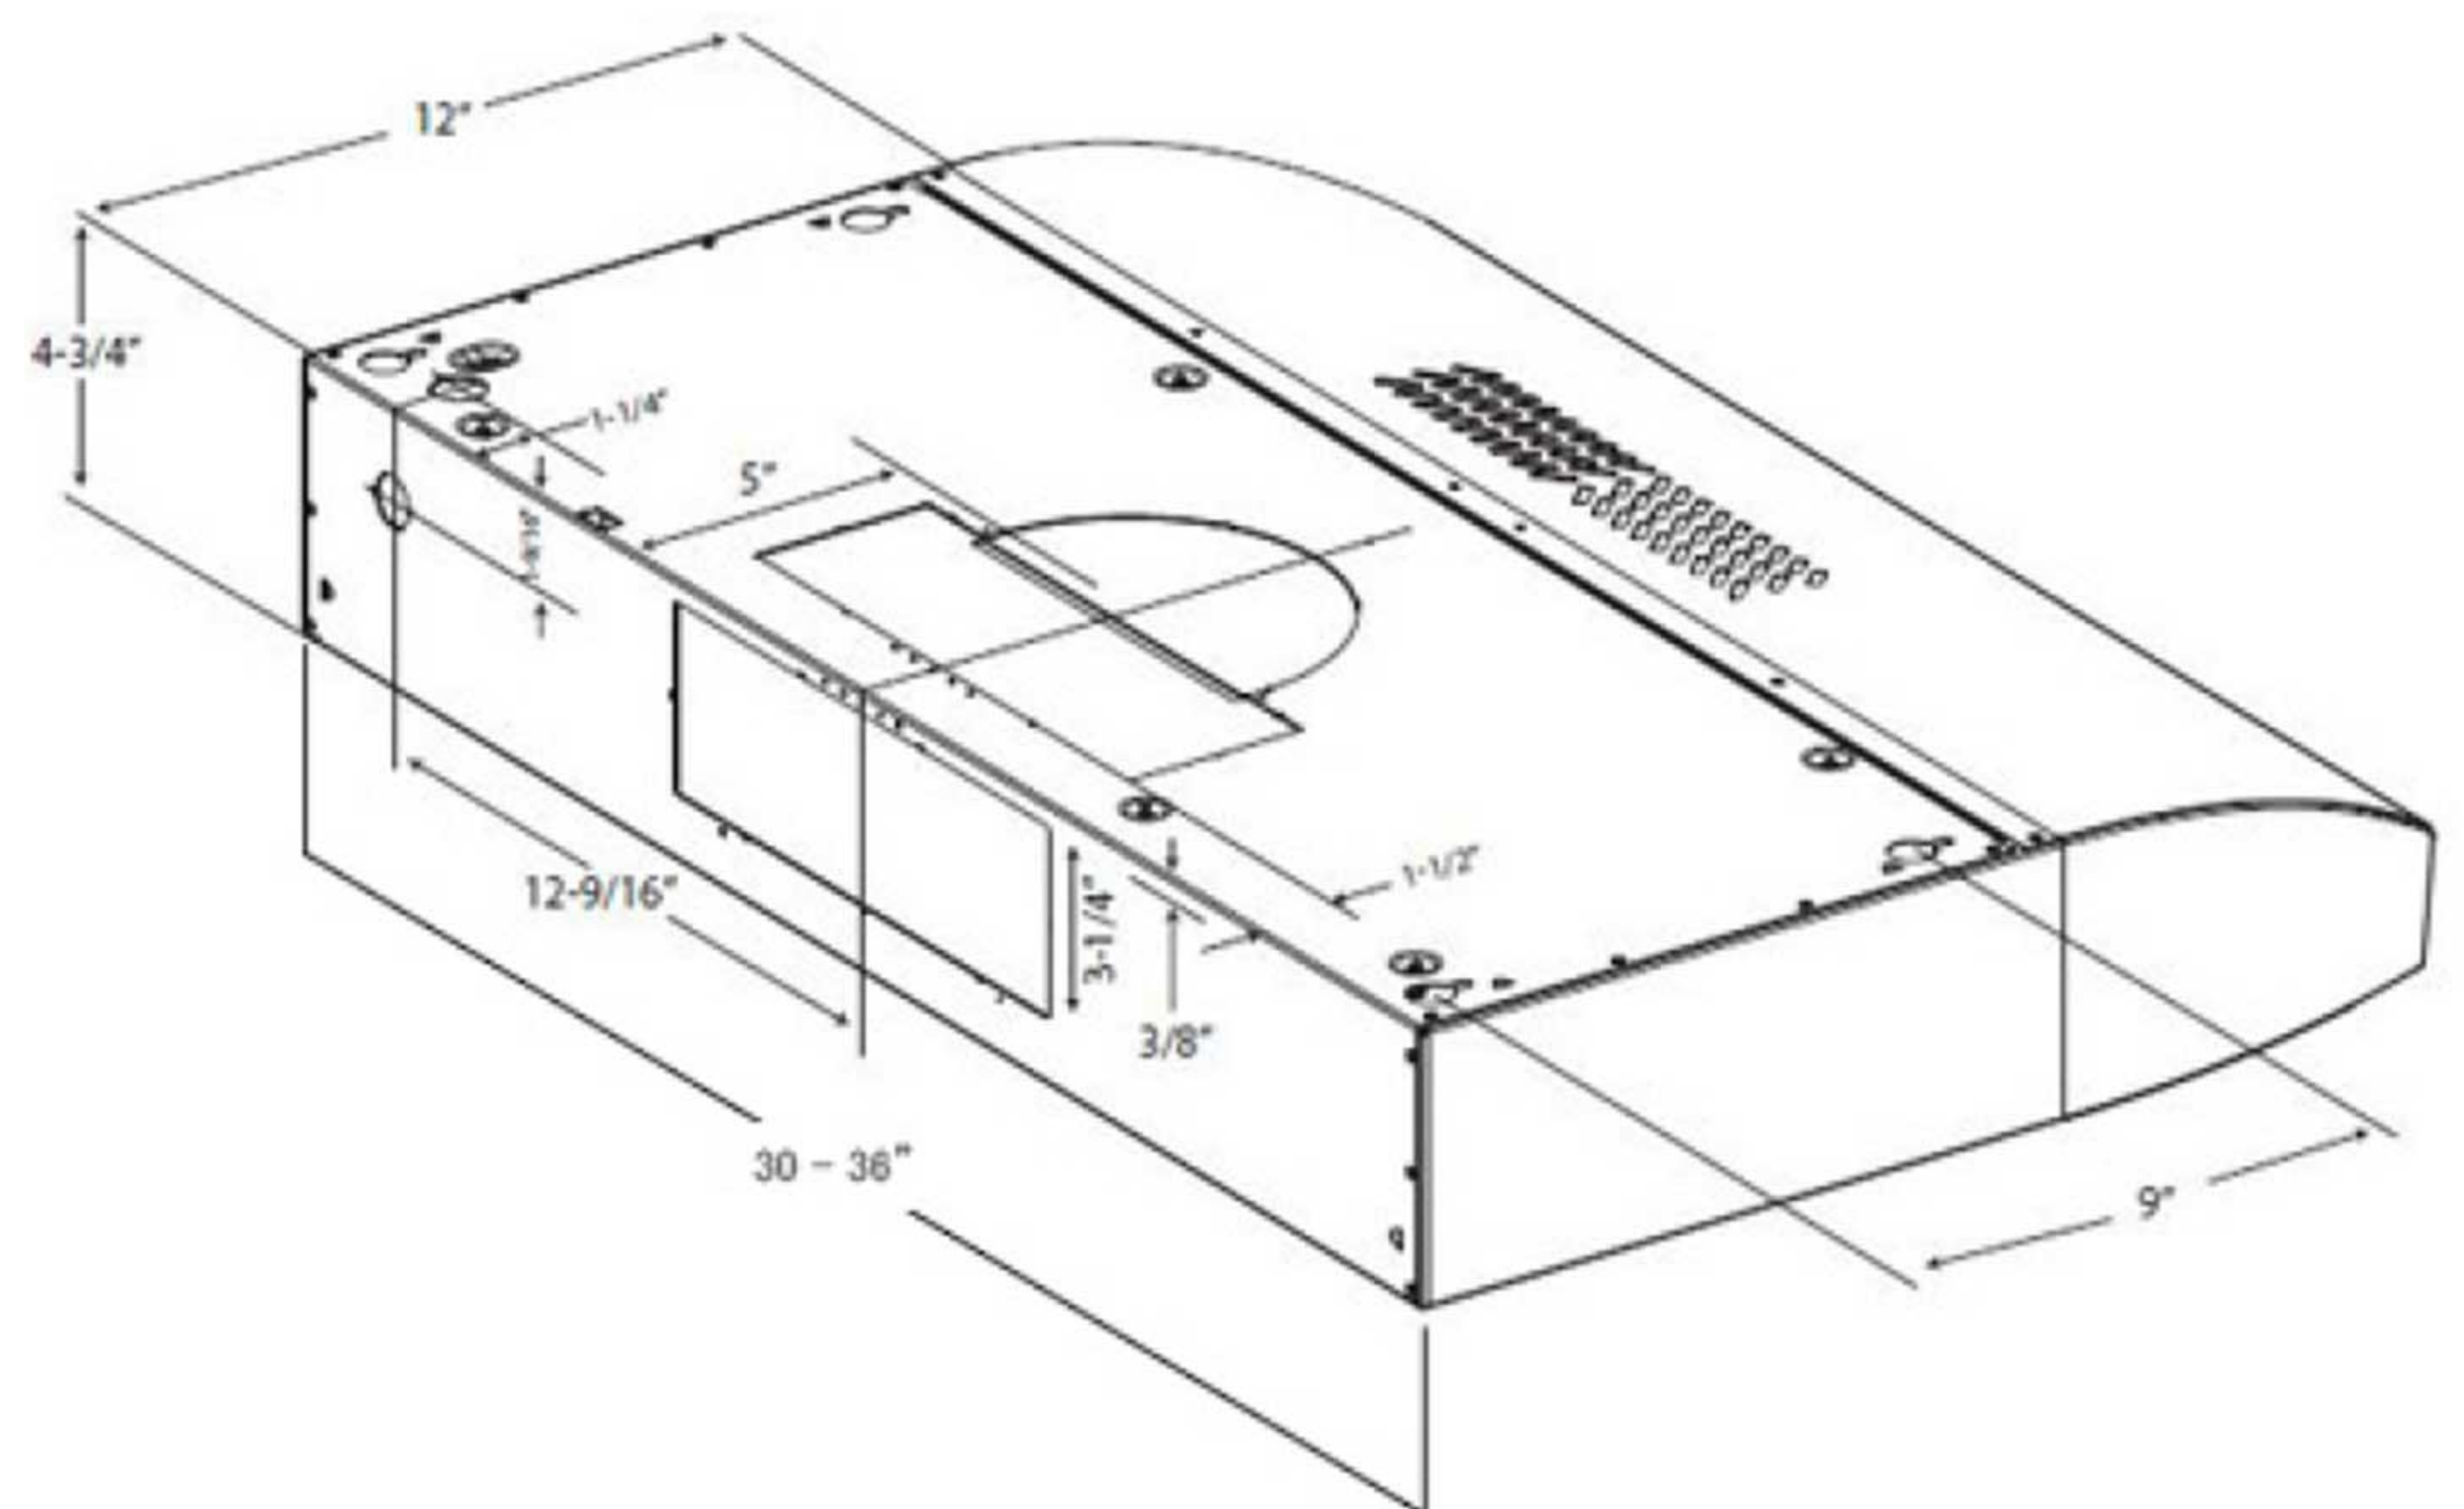

### MODELS

- EBL430SS Bellagio 30" Stainless
- EBL436SS Bellagio 36" Stainless

### DIMENSIONS

- (30"W x 20"D x 4<sup>3</sup>/<sub>4</sub>"H)
- (36"W x 20"D x 4<sup>3</sup>/<sub>4</sub>"H)

**FEATURES**

Size (in) & Type Finish	30" or 36" Wide, Under-Cabinet Hood Stainless Steel
Controls	Multi-Function Electronic Touch with LCD Display
Illumination	2, 40 Watt Halogen Lamps (Bulbs Included) 2 Light Intensities
Installation Type	Ducted or Recirculating Installation Recirculating Kit Sold Separately
Blower Type	430 CFM, 4-Speed Internal
Blower Performance	Speed 1, 160 CFM, 1.4 Sones Speed 2, 240 CFM, 3.1 Sones Speed 3, 310 CFM, 4.9 Sones Speed 4, 430 CFM, 7.1 Sones
Filter Type	2, Dishwasher-Safe, Anodized Aluminum Mesh
Duct Transition	3 1/4" x 10" (Top or Rear), 7" Round (Top)
Electrical	120V - 60 Hz 445 Watt at 3.6 Amps