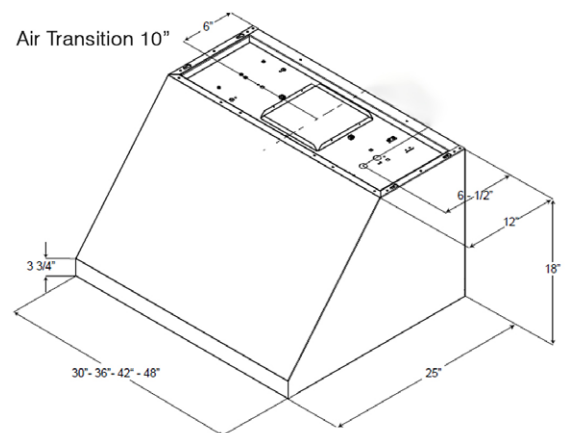

ACCESSORIES

Optional 6" Chimney Extension

CODE: KIT02159 / MODEL: EXXCEK01 (30")
CODE: KIT02158 / MODEL: EXXCEK02 (36")
CODE: KIT02622 / MODEL: EXXCEK07 (42")
CODE: KIT02164 / MODEL: ECLCEK05 (48")

Optional 12" Chimney Extension

CODE: KIT02160 / MODEL: EXXCEK03 (30")
CODE: KIT02161 / MODEL: EXXCEK04 (36")
CODE: KIT02623 / MODEL: EXXCEK08 (42")
CODE: KIT02165 / MODEL: EXXCEK06 (48")

Optional Stainless Steel Back Splash & Warming Racks

CODE: KIT02162 / MODEL: EXXBK30 (30")
CODE: KIT02163 / MODEL: EXXBK36 (36")
CODE: KIT02624 / MODEL: ECLBSK42 (42")
CODE: KIT02166 / MODEL: ECLBSK48 (48")

Optional Heat Lamp Kit (bulbs included)

CODE: KIT02745 / MODEL: ECLHLK30 (30")
CODE: KIT02746 / MODEL: ECLHLK36 (36")
CODE: KIT02621 / MODEL: ECLHLK42 (42")
CODE: KIT02747 / MODEL: ECLHLK48 (48")

LINE DRAWING

CONSUMABLE PARTS

Replacement Grease Filter (1)

CODE: GF09EA (30")
CODE: GF09FA (36" & 42")
CODE: GF09GA (48")

Replacement Light Bulb (1)

CODE: 2006BH

Consumable parts are sold in units of one (1). Order accordingly.