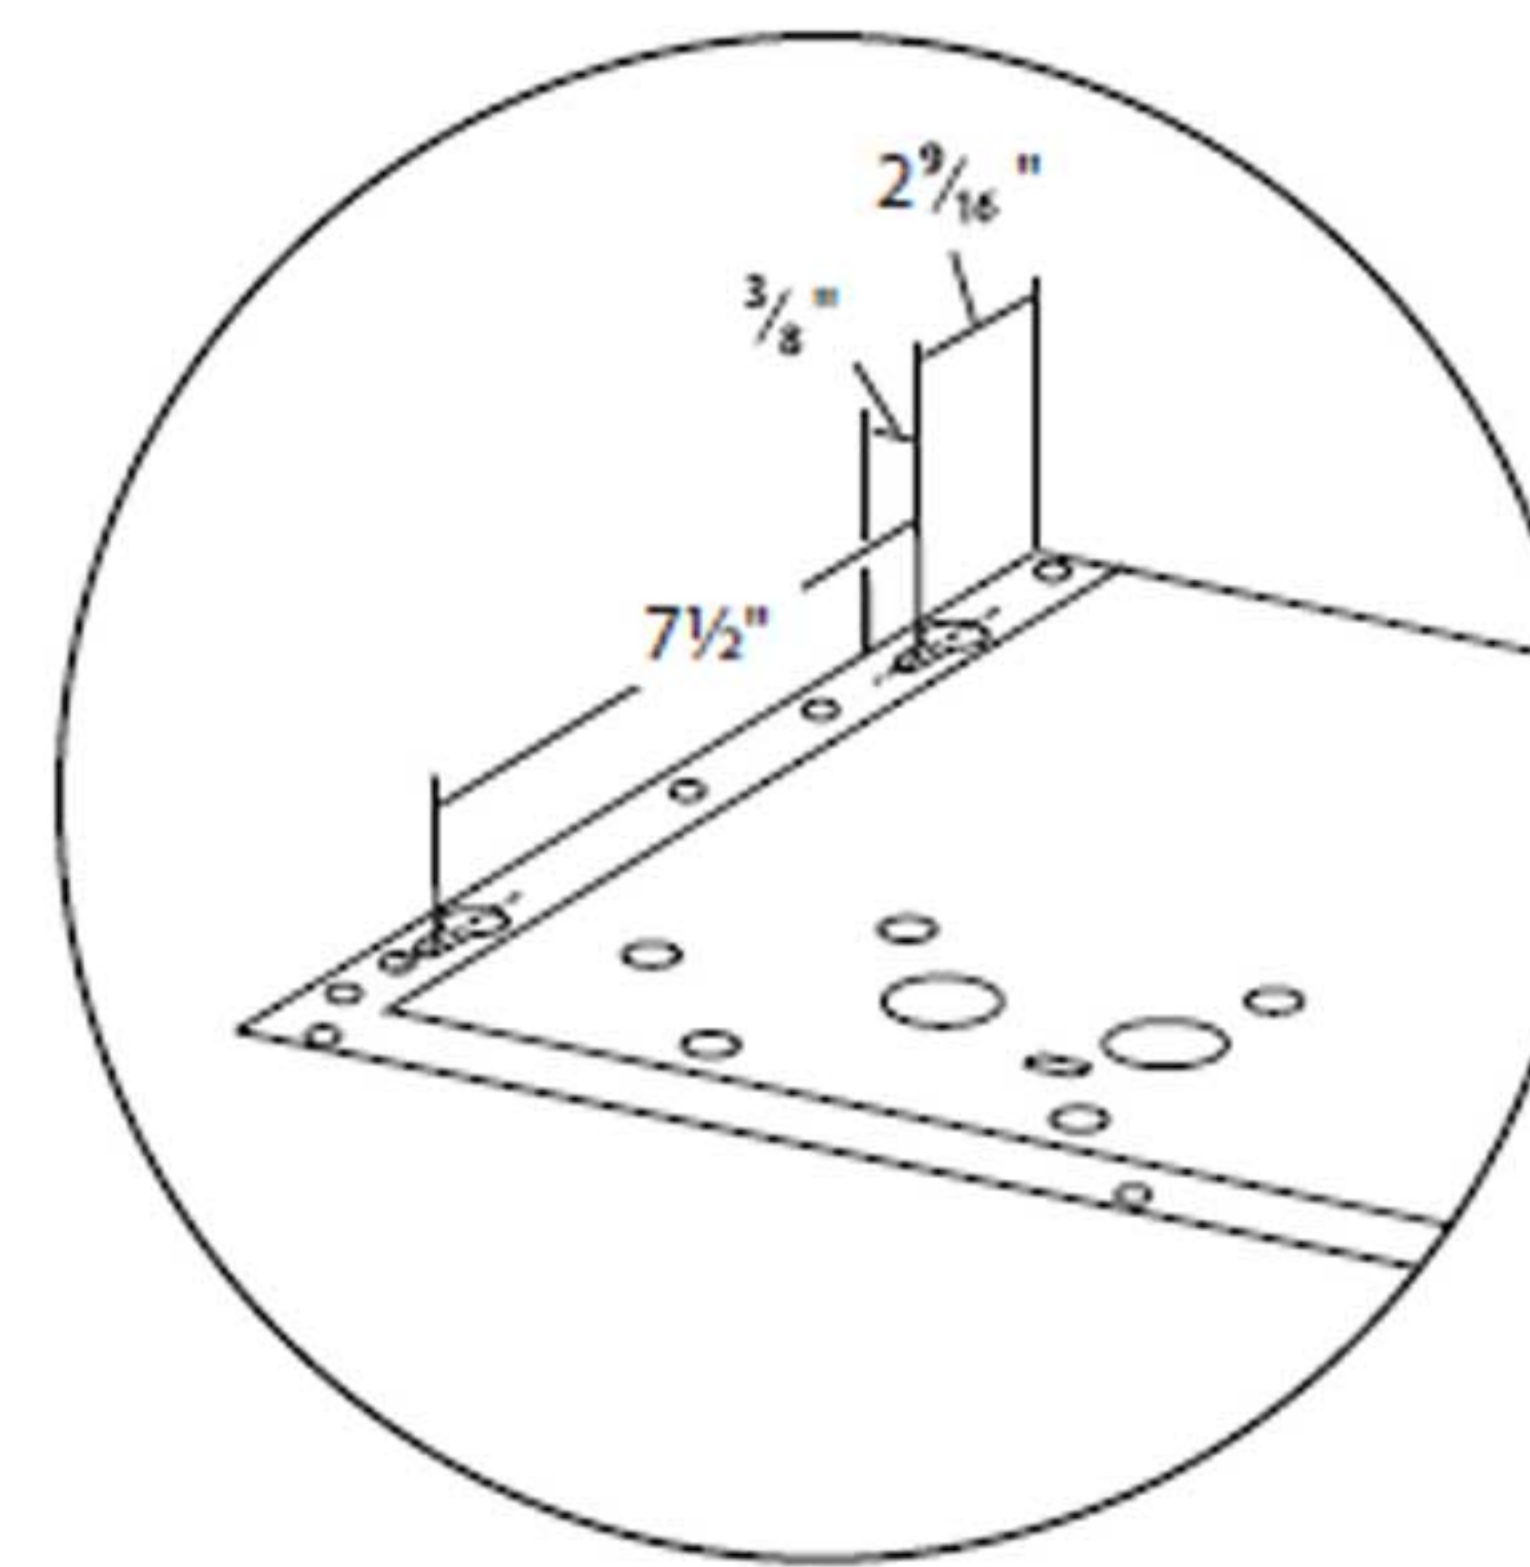

FEATURES

Size (in) & Type Finish	30" or 36" Wide, Wall-Mounted/Under Cabinet Hood Stainless Steel
Controls	Stainless Rotating Knobs
Illumination	2, 40 Watt Halogen Lamps (Bulbs Included) 2 Light Intensities
Installation Type	Ducted Installation Only
Blower Type	600 CFM, 4-Speed Internal
Blower Performance	Speed 1, 170 CFM, 1.6 Sones Speed 2, 280 CFM, 4.0 Sones Speed 3, 440 CFM, 7.0 Sones Speed 4, 600 CFM, 8.6 Sones
Filter Type	2, Dishwasher-Safe Professional Stainless Steel Baffle
Duct Transition	3¹/₄" x 10" (Top or Rear)
Electrical	120V - 60 Hz 550 Watt at 4.6 Amps

ACCESSORIES

Optional
Chimney Extension
Kit
6" Kit for 30" Unit

CODE: KIT02159
MODEL: EXXCEK01

Optional
Chimney Extension
Kit
6" Kit for 36"

CODE: KIT02158
MODEL: EXXCEK02

Optional
Chimney Extension
Kit
12" Kit for 30" Unit

CODE: KIT02160
MODEL: EXXCEK03

Optional
Chimney Extension
Kit
12" Kit for 36" Unit

CODE: KIT02161
MODEL: EXXCEK04

Optional
Stainless Back
Splash and Warm
Racks 30"

CODE: KIT02162
MODEL: EXXBSK30

Optional
Stainless Back
Splash and Warm
Racks 36"

CODE: KIT02163
MODEL: EXXBSK36