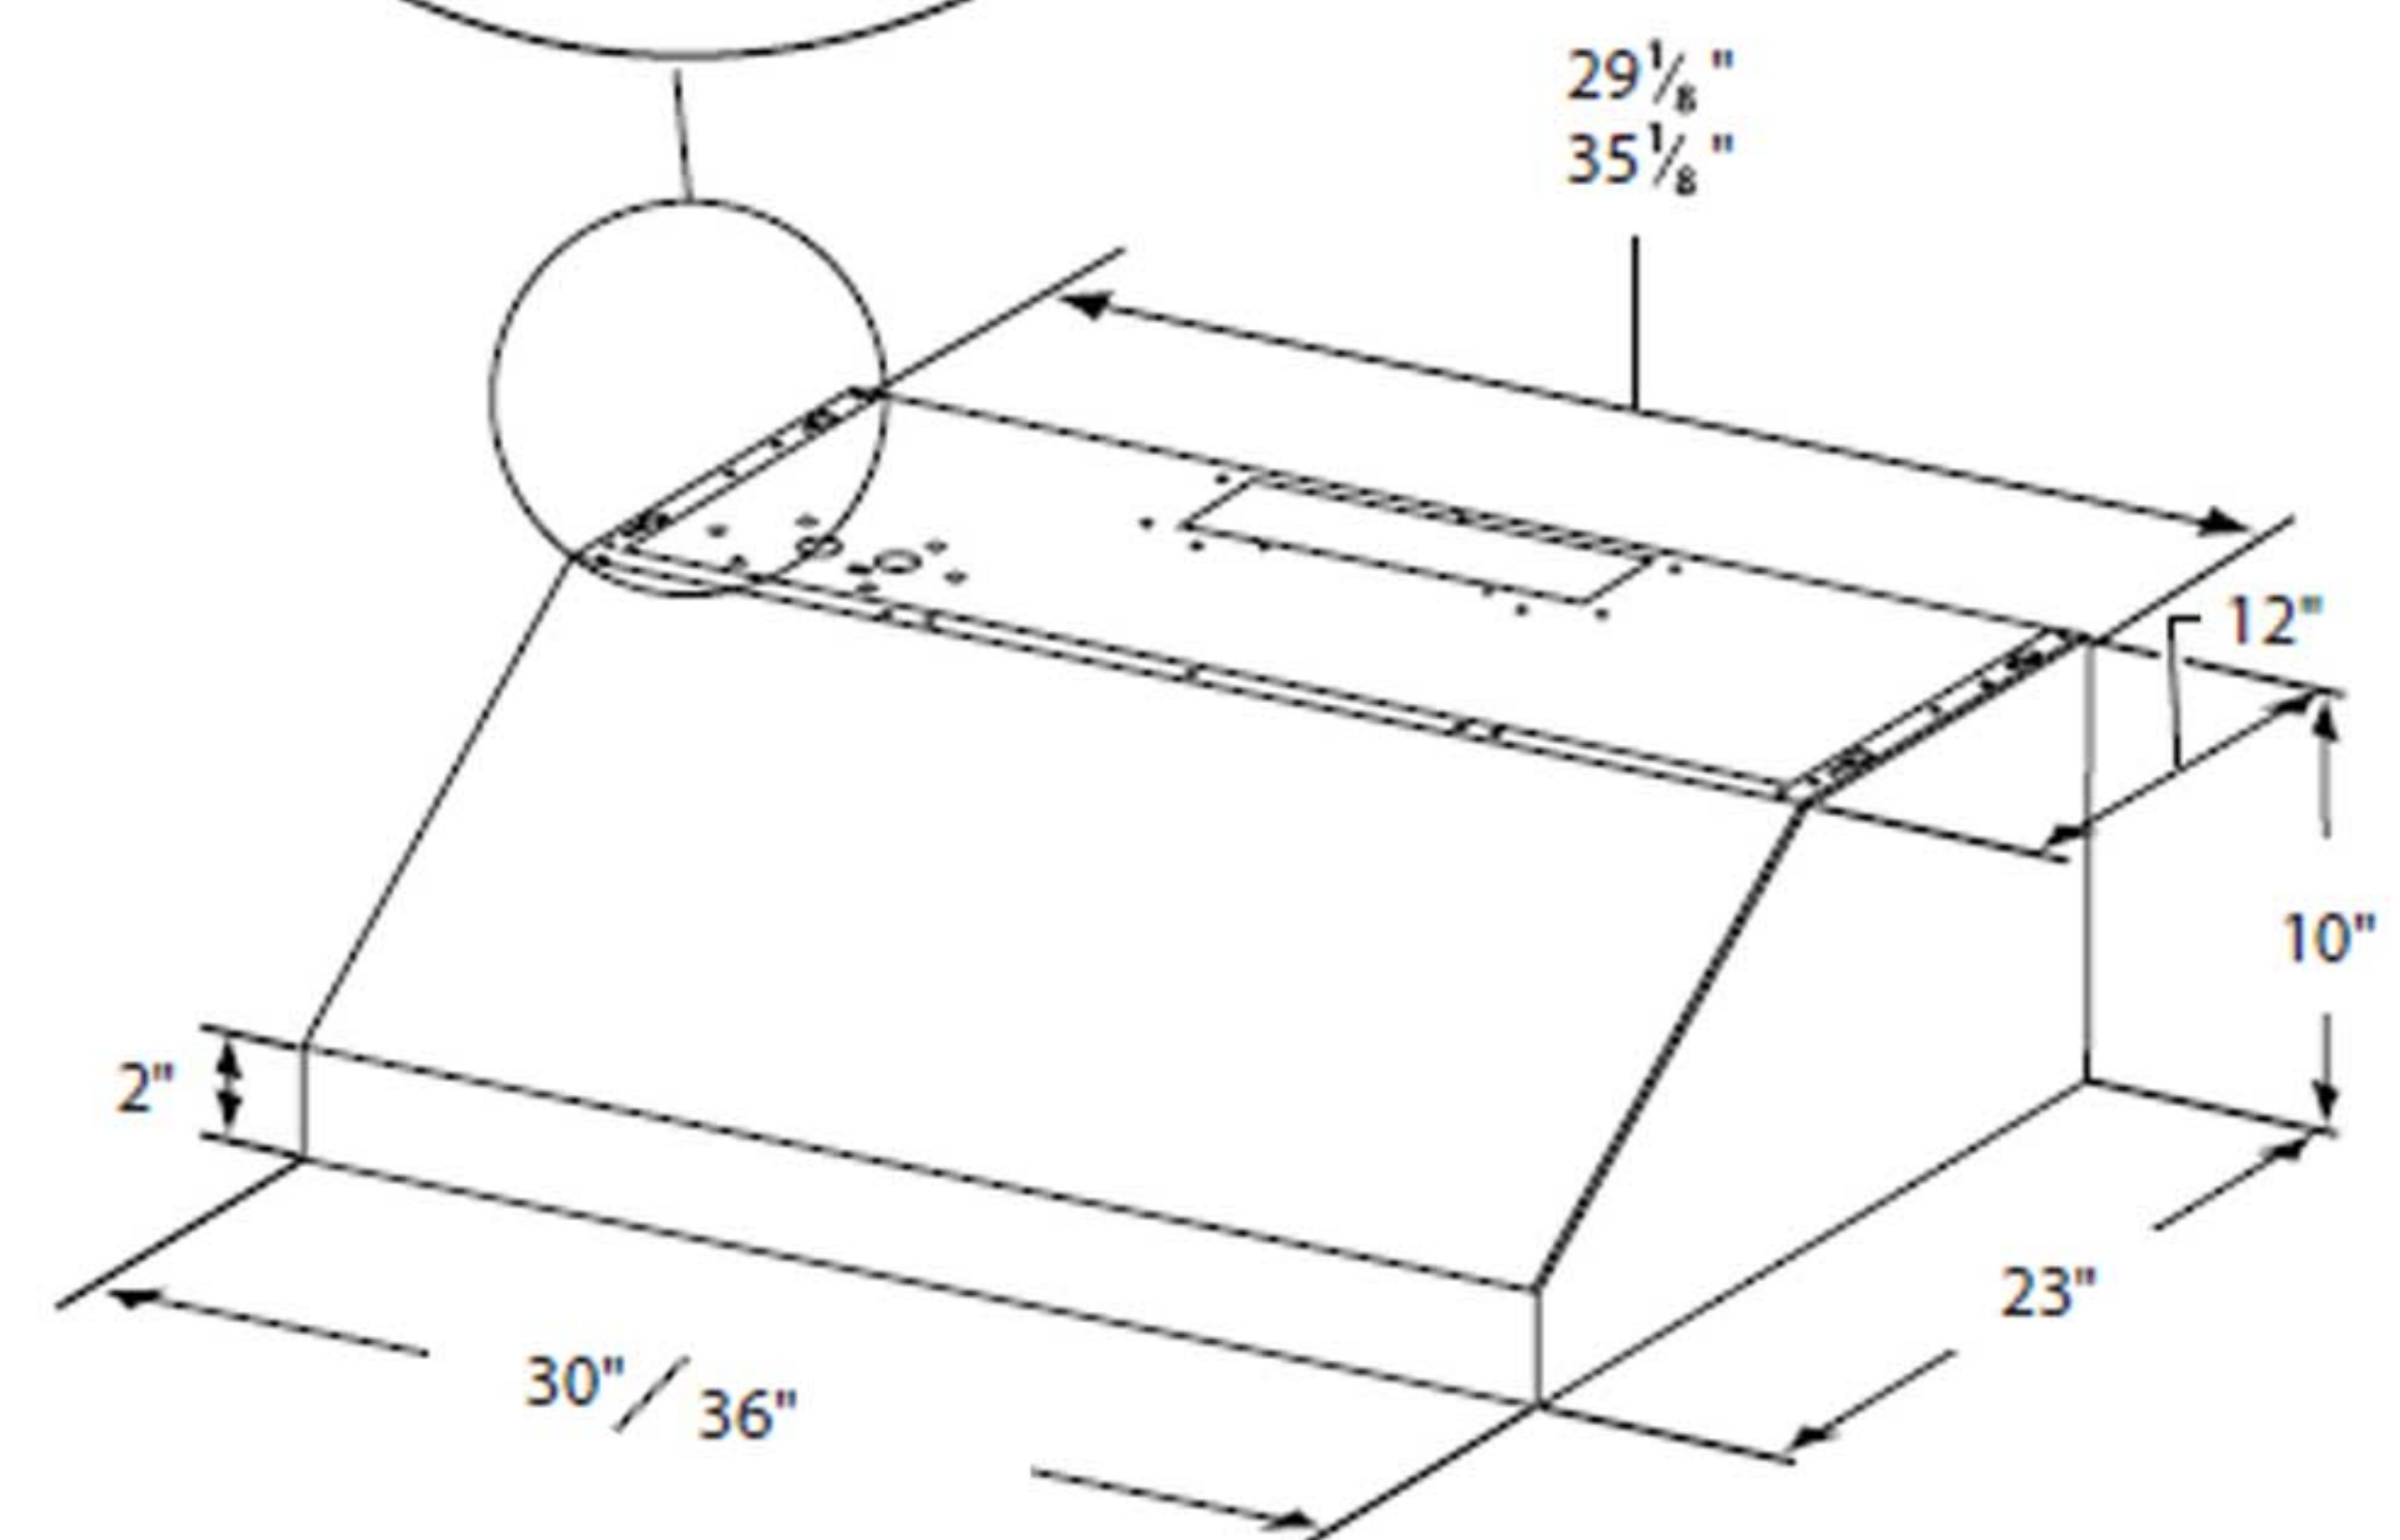

FEATURES

Size (in) & Type Finish	30" or 36" Wide, Wall-Mounted/Under Cabinet Hood Stainless Steel
Controls	Stainless Rotating Knobs
Illumination	2, 40 Watt Halogen Lamps (Bulbs Included) 2 Light Intensities
Installation Type	Ducted Installation Only
Blower Type	600 CFM, 4-Speed Internal
Blower Performance	Speed 1, 170 CFM, 1.6 Sones Speed 2, 280 CFM, 4.0 Sones Speed 3, 440 CFM, 7.0 Sones Speed 4, 600 CFM, 8.6 Sones
Filter Type	2, Dishwasher-Safe Professional Stainless Steel Baffle
Duct Transition	3¹/₄" x 10" (Top or Rear)
Electrical	120V - 60 Hz 550 Watt at 4.6 Amps

ACCESSORIES

Optional
Chimney Extension
Kit
6" Kit for 30" Unit

CODE: KIT02159
MODEL: EXXCEK01

Optional
Chimney Extension
Kit
6" Kit for 36"

CODE: KIT02158
MODEL: EXXCEK02

Optional
Chimney Extension
Kit
12" Kit for 30" Unit

CODE: KIT02160
MODEL: EXXCEK03

Optional
Chimney Extension
Kit
12" Kit for 36" Unit

CODE: KIT02161
MODEL: EXXCEK04

Optional
Stainless Back
Splash and Warm
Racks 30"

CODE: KIT02162
MODEL: EXXBSK30

Optional
Stainless Back
Splash and Warm
Racks 36"

CODE: KIT02163
MODEL: EXXBSK36