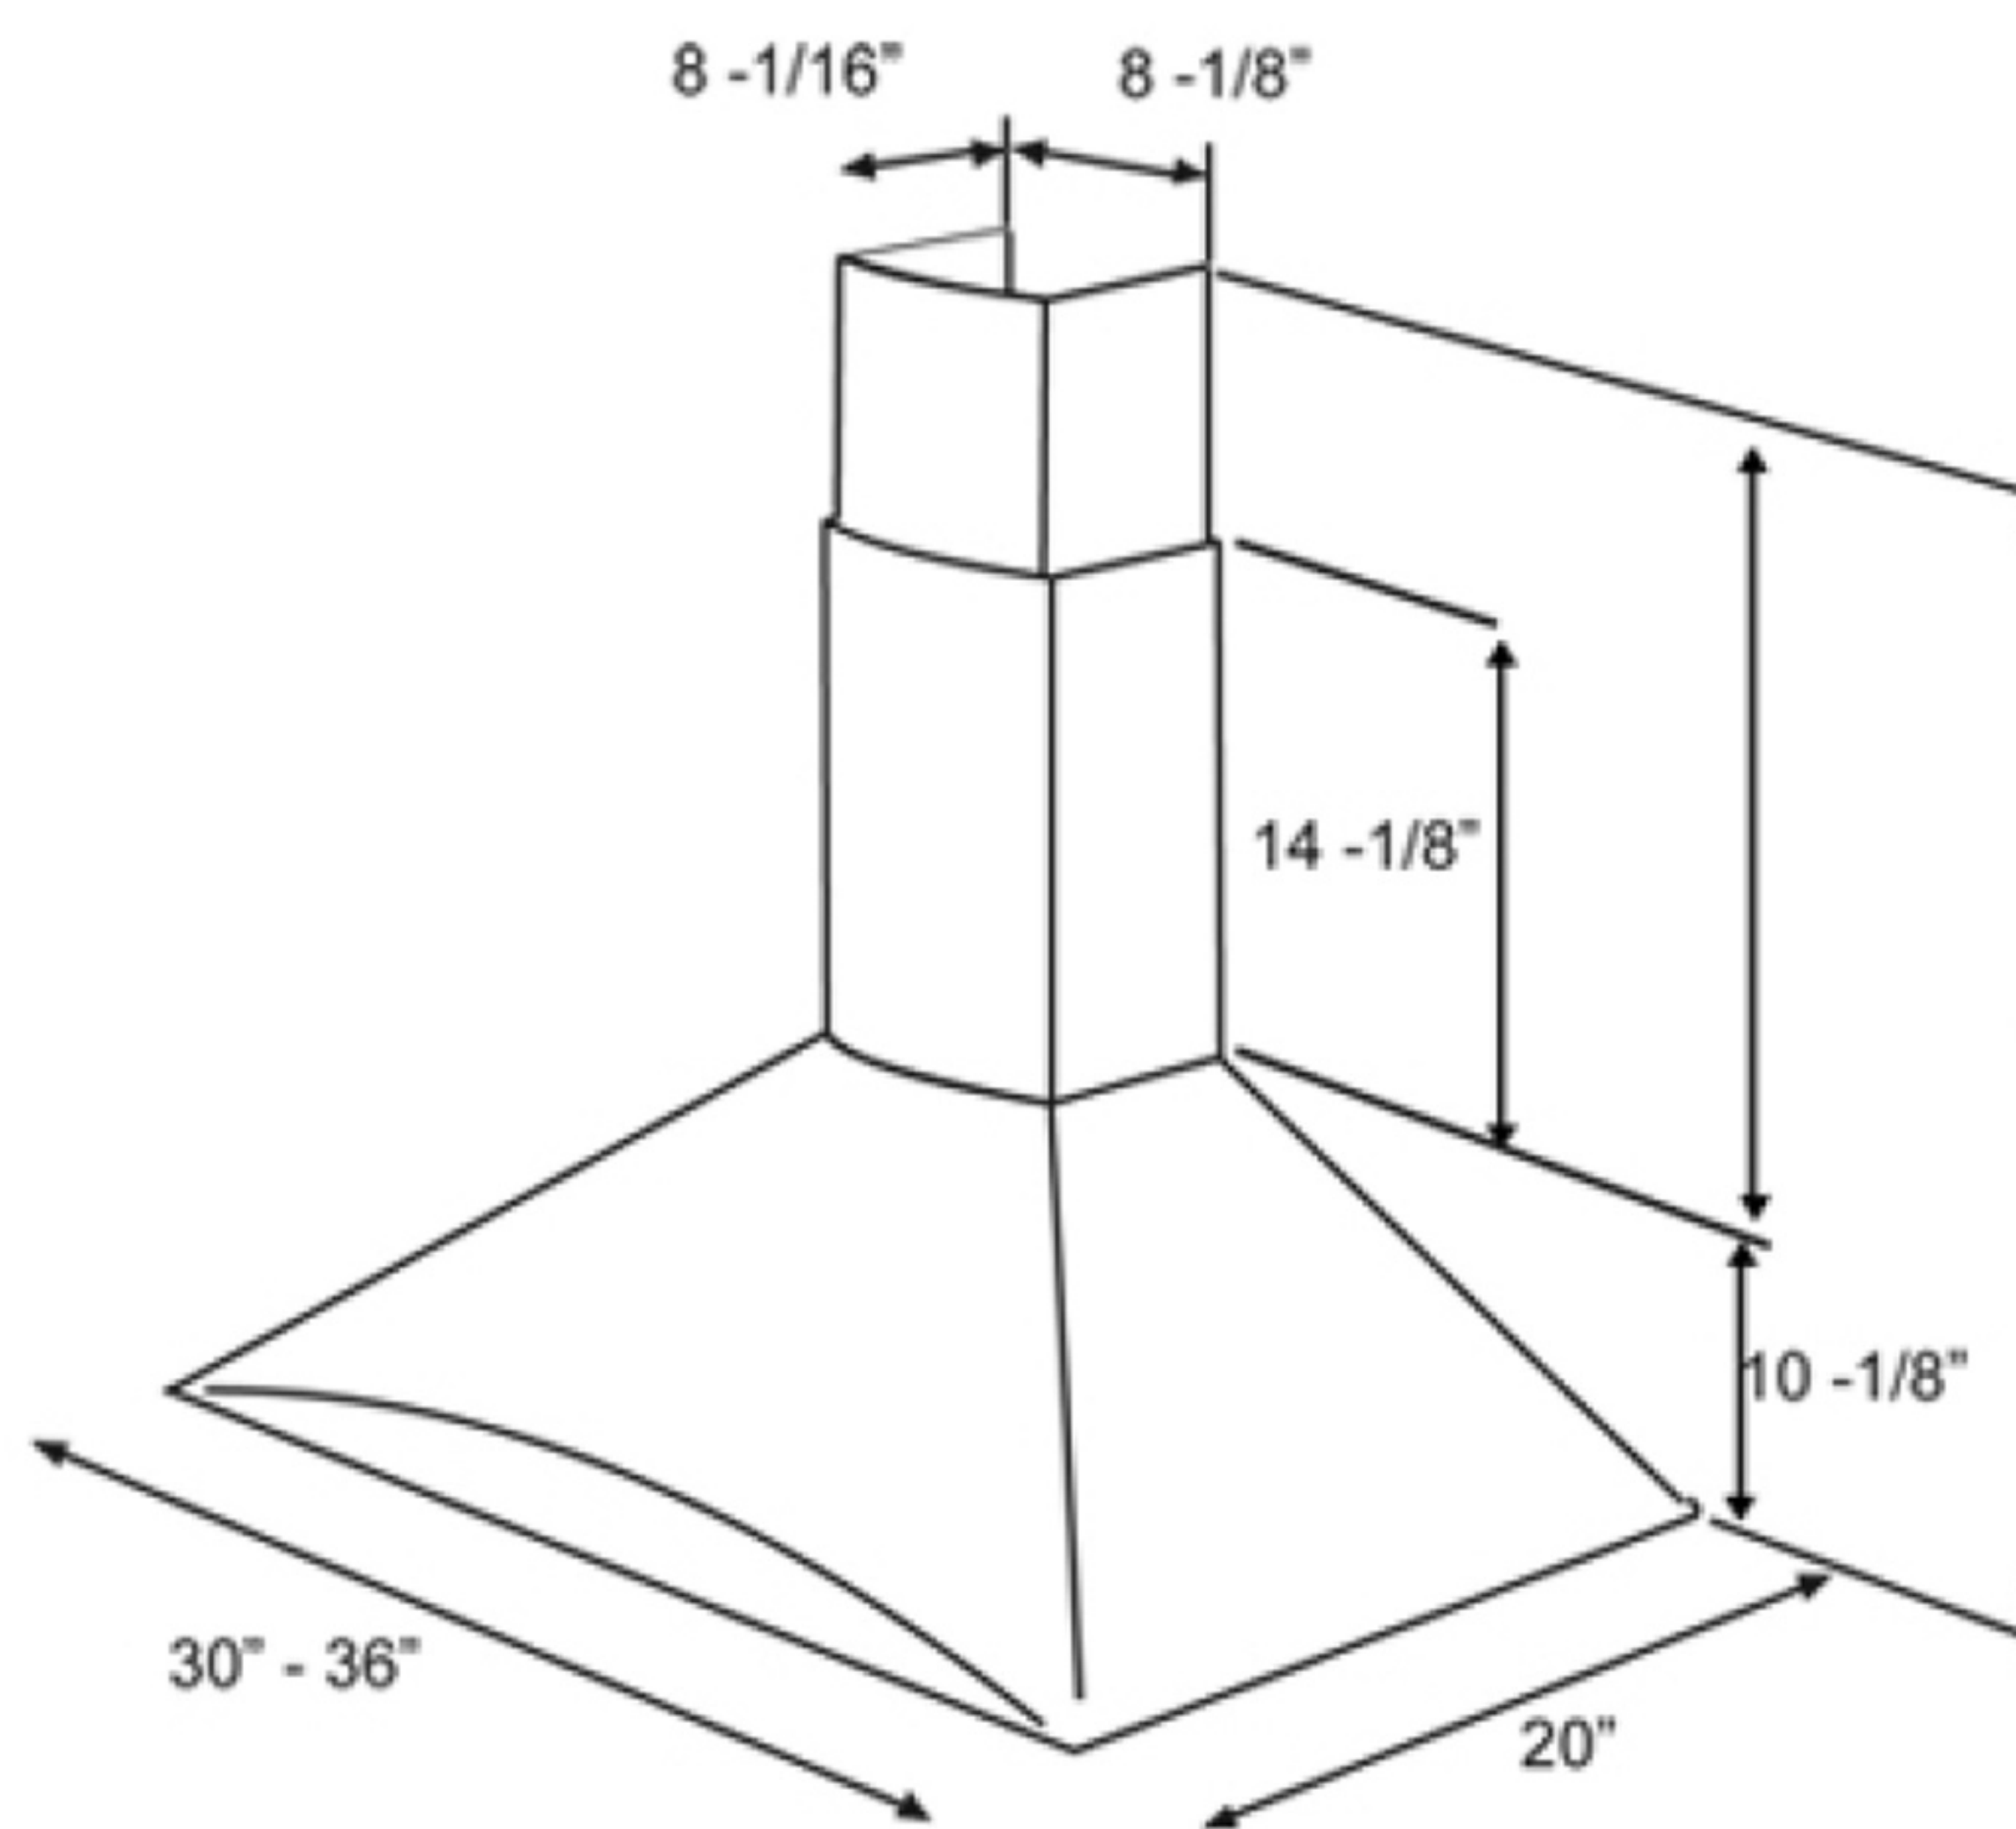

FEATURES

Size (in) & Type Finish	30" or 36" Wide, Wall-Mounted, Chimney Hood Stainless Steel
Controls	Multi-Function Electronic Touch with LCD Display
Illumination	2, 40 Watt Halogen Lamps (Bulbs Included) 2 Light Intensities
Installation Type	Ducted or Recirculating Installation Recirculating Kit Sold Separately
Blower Type	600 CFM, 4-Speed Internal
Blower Performance	Speed 1, 210 CFM, 1.9 Sones Speed 2, 300 CFM, 4.5 Sones Speed 3, 470 CFM, 7.9 Sones Speed 4, 600 CFM, 9.3 Sones
Filter Type	Dishwasher-Safe, Stainless Steel Microhole 2 w/30" Unit, 3 w/36" Unit
Telescopic Chimney Extension	For heights 7'1" to 9'1" (Ducted)
Duct Transition	6" Round (Back Draft Damper Included)
Electrical	120V - 60 Hz 490 Watt at 4.1 Amps

ACCESSORIES

CODE: KIT02666
MODEL: EFGRCK10

CODE: KIT02784
MODEL: EXXCEK08

Min 24 7/8
Max 38 1/2

Min 28 3/4
Max 42 1/3