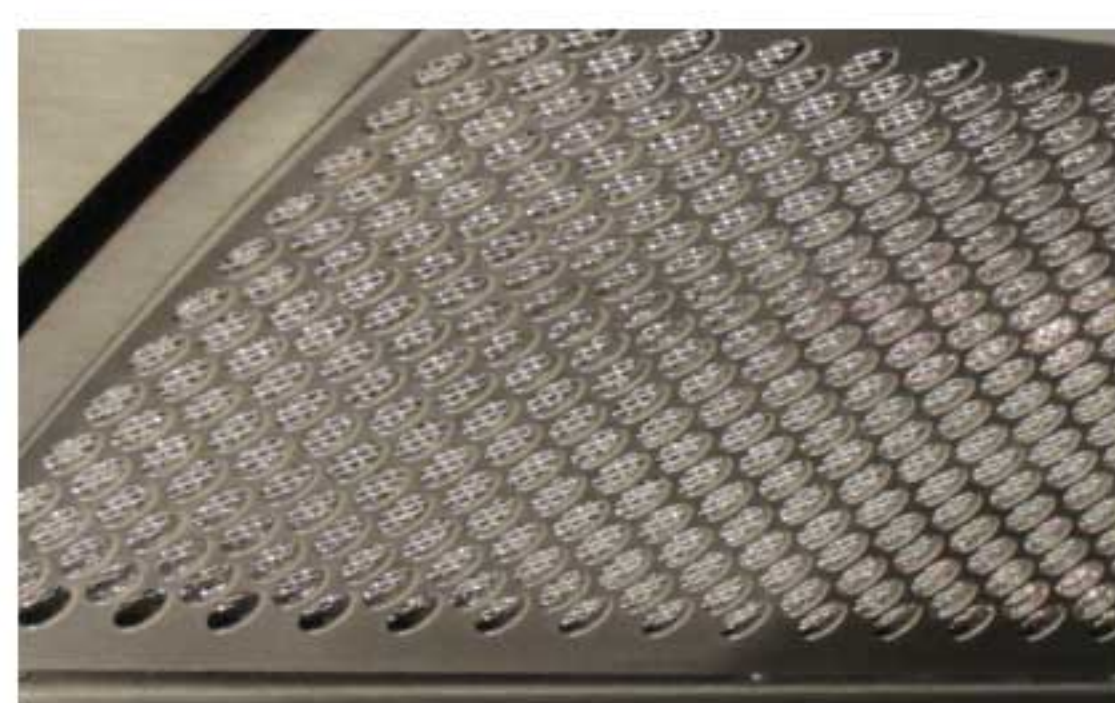

# GLIDE INSERT

ASPIRE

A jewel of technology with a dynamic profile, resembling a futuristic work of art, a tribute to Marinetti and his Manifesto.

Sleek design, chrome-plated details, reliability, power. An object in which freedom has the impalpable outline of the air.

Halogen Lamps

Electronic Touch Controls

Stainless Steel Micro Hole Filter

## MODELS

- EGL430SS Glide 30" Stainless
- EGL436SS Glide 36" Stainless

## DIMENSIONS

- (30"W x 11 1/2" - 17 3/4"D x 2 3/4"H)
- (36"W x 11 1/2" - 17 3/4"D x 2 3/4"H)

**FEATURES**

Size (in) & Type Finish	30" or 36" Wide, Under Cabinet Hood Stainless Steel + Glass
Controls	Electronic Touch Controls
Illumination	2, 50 Watt Halogen Lamps (Bulbs Included) 2 Light Intensities
Installation Type	Ducted or Recirculating Installation Recirculating Kit Sold Separately
Blower Type	450 CFM, 3-Speed Internal blower with Booster
Blower Performance	Speed 1, 110 CFM, 0.7 Sones Speed 2, 200 CFM, 1.7 Sones Speed 3, 300 CFM, 3.6 Sones Speed 4, 450 CFM, 5.2 Sones
Filter Type	1, Dishwasher-Safe, Stainless Steel Microhole
Duct Transition	3 <sup>1</sup> / <sub>4</sub> " x 10" (Top or Rear)
Electrical	120V - 60 Hz 270 Watt at 2.3 Amps