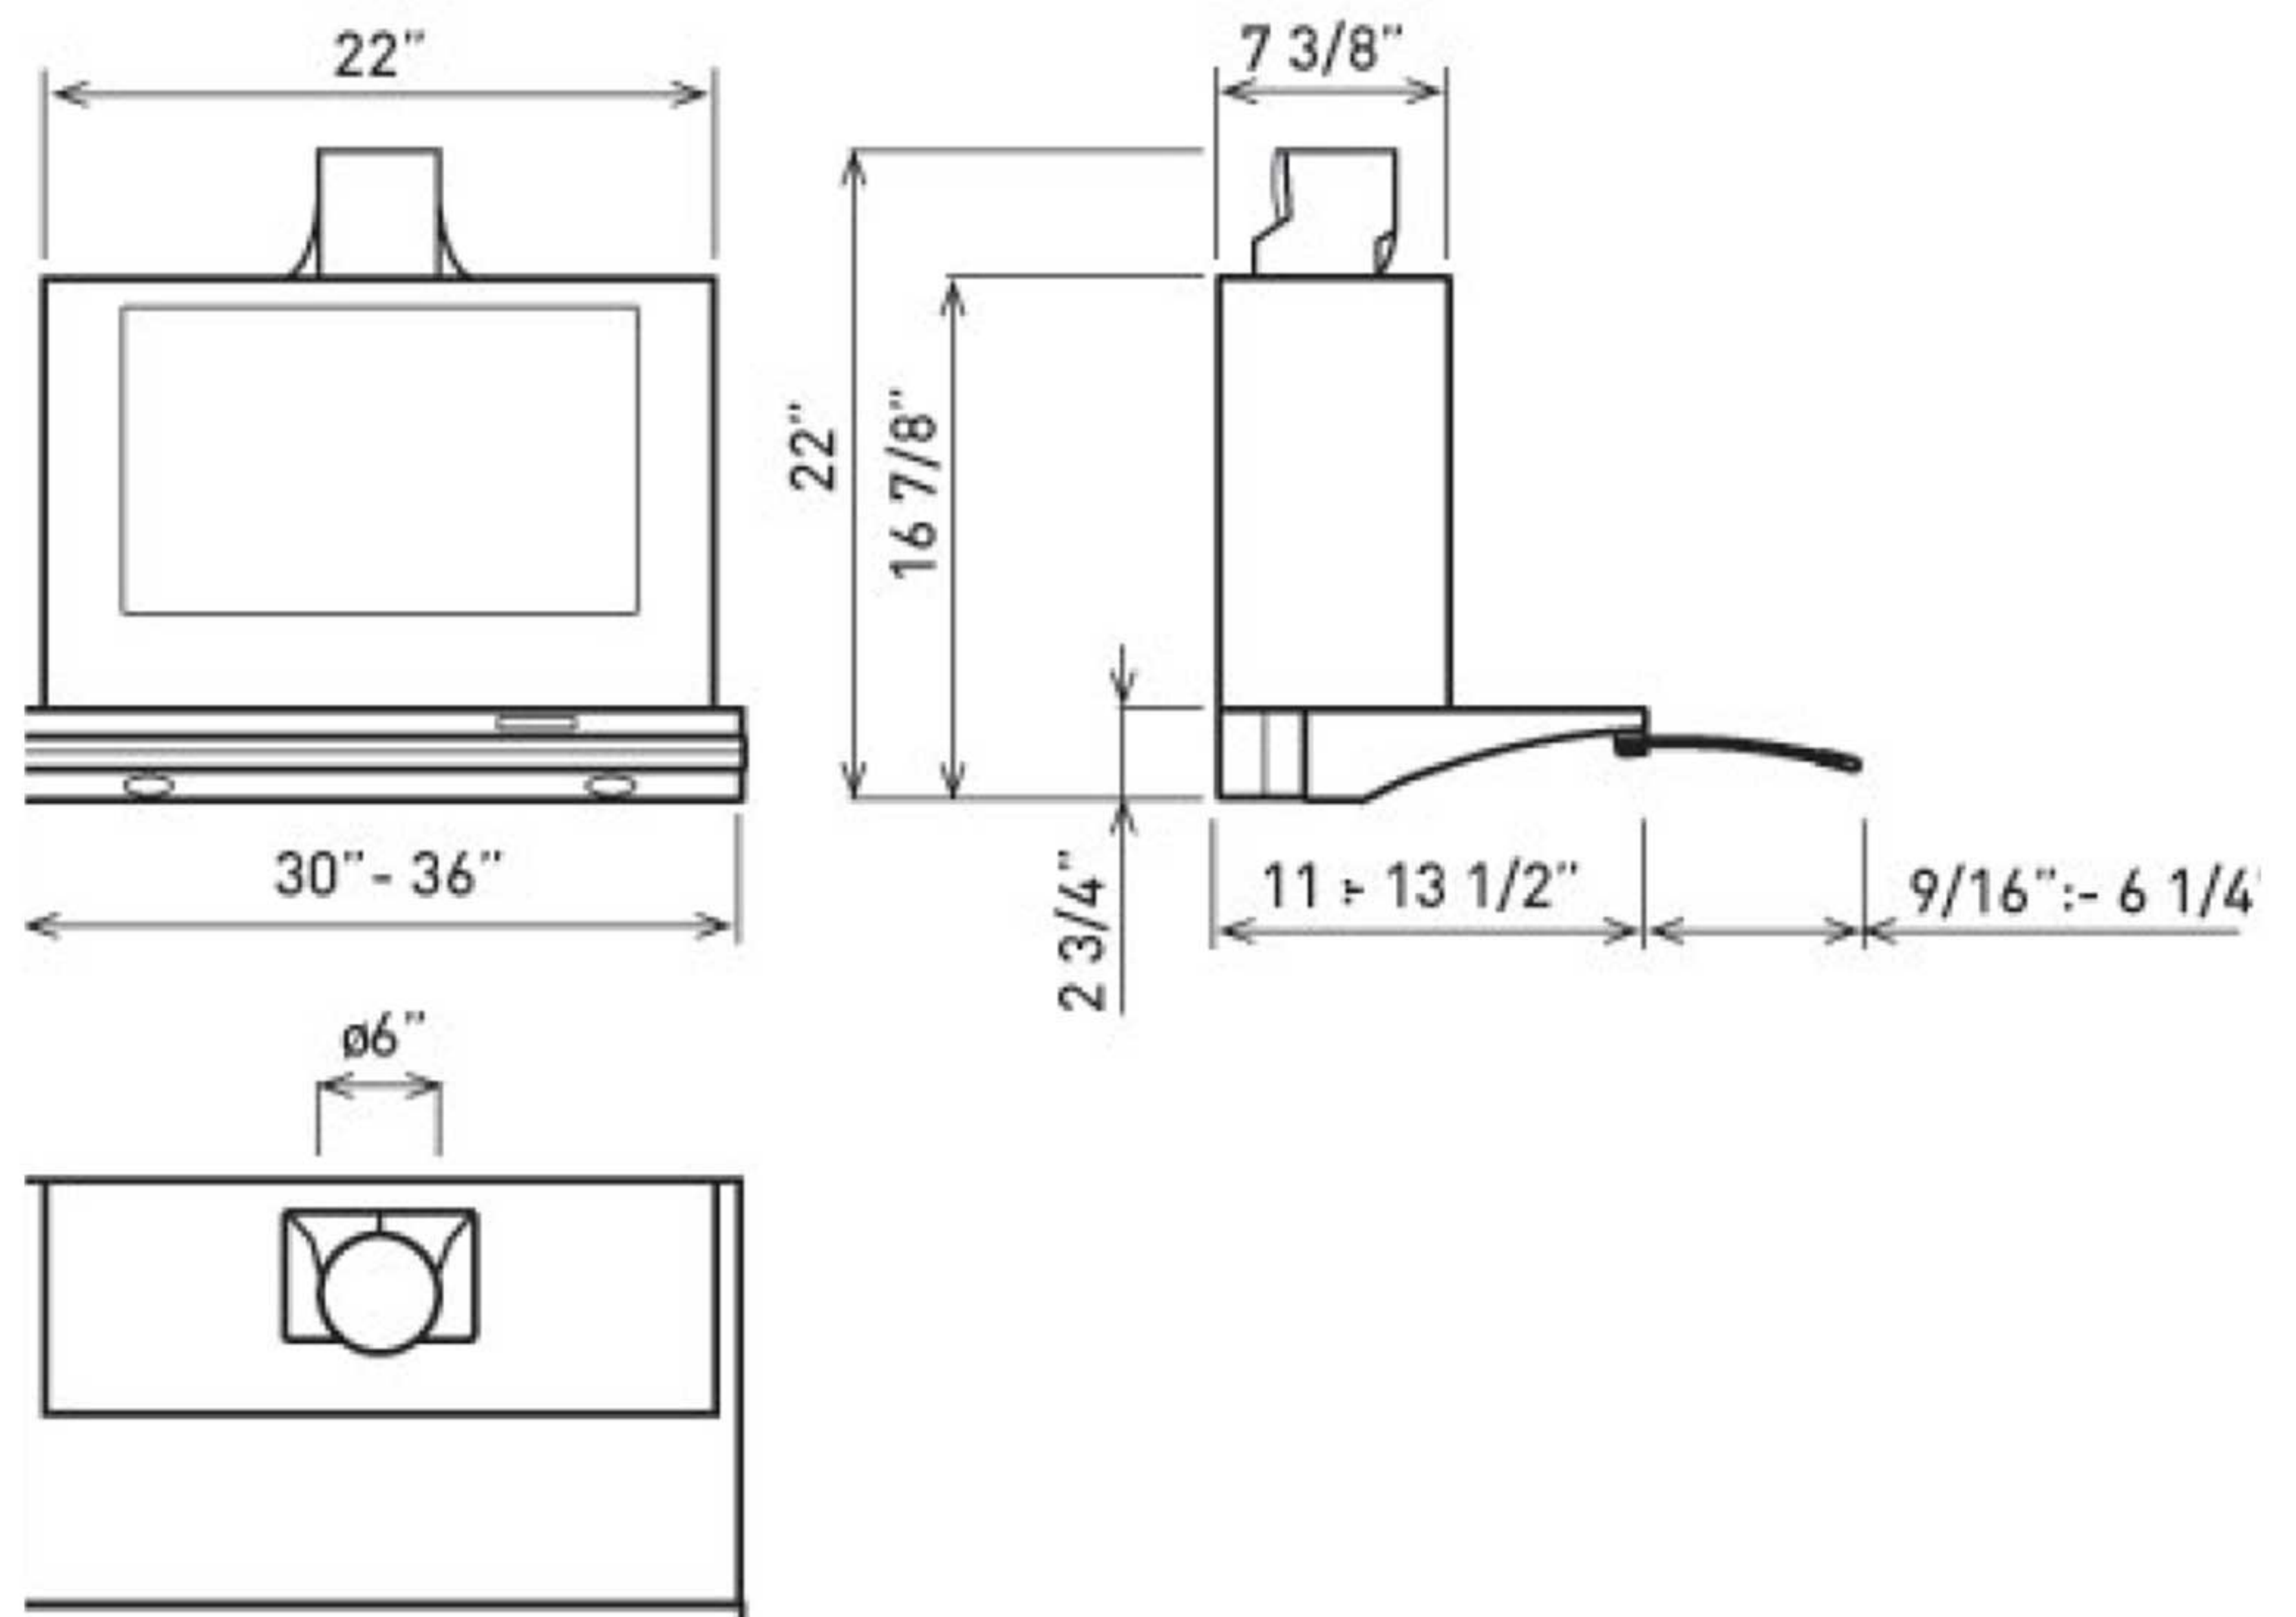

## DIMENSIONS

- (30"W x 11 1/2" - 17 3/4"D x 2 3/4"H)
- (36"W x 11 1/2" - 17 3/4"D x 2 3/4"H)

**FEATURES**

Size (in) & Type Finish	30" or 36" Wide, Under Cabinet Hood Stainless Steel + Glass
Controls	Electronic Touch Controls
Illumination	2, 50 Watt Halogen Lamps (Bulbs Included) 2 Light Intensities
Installation Type	Ducted or Recirculating Installation Recirculating Kit Sold Separately
Blower Type	450 CFM, 3-Speed Internal blower with Booster
Blower Performance	Speed 1, 110 CFM, 0.7 Sones Speed 2, 200 CFM, 1.7 Sones Speed 3, 300 CFM, 3.6 Sones Speed 4, 450 CFM, 5.2 Sones
Filter Type	1, Dishwasher-Safe, Stainless Steel Microhole
Duct Transition	3 <sup>1</sup> / <sub>4</sub> " x 10" (Top or Rear)
Electrical	120V - 60 Hz 270 Watt at 2.3 Amps