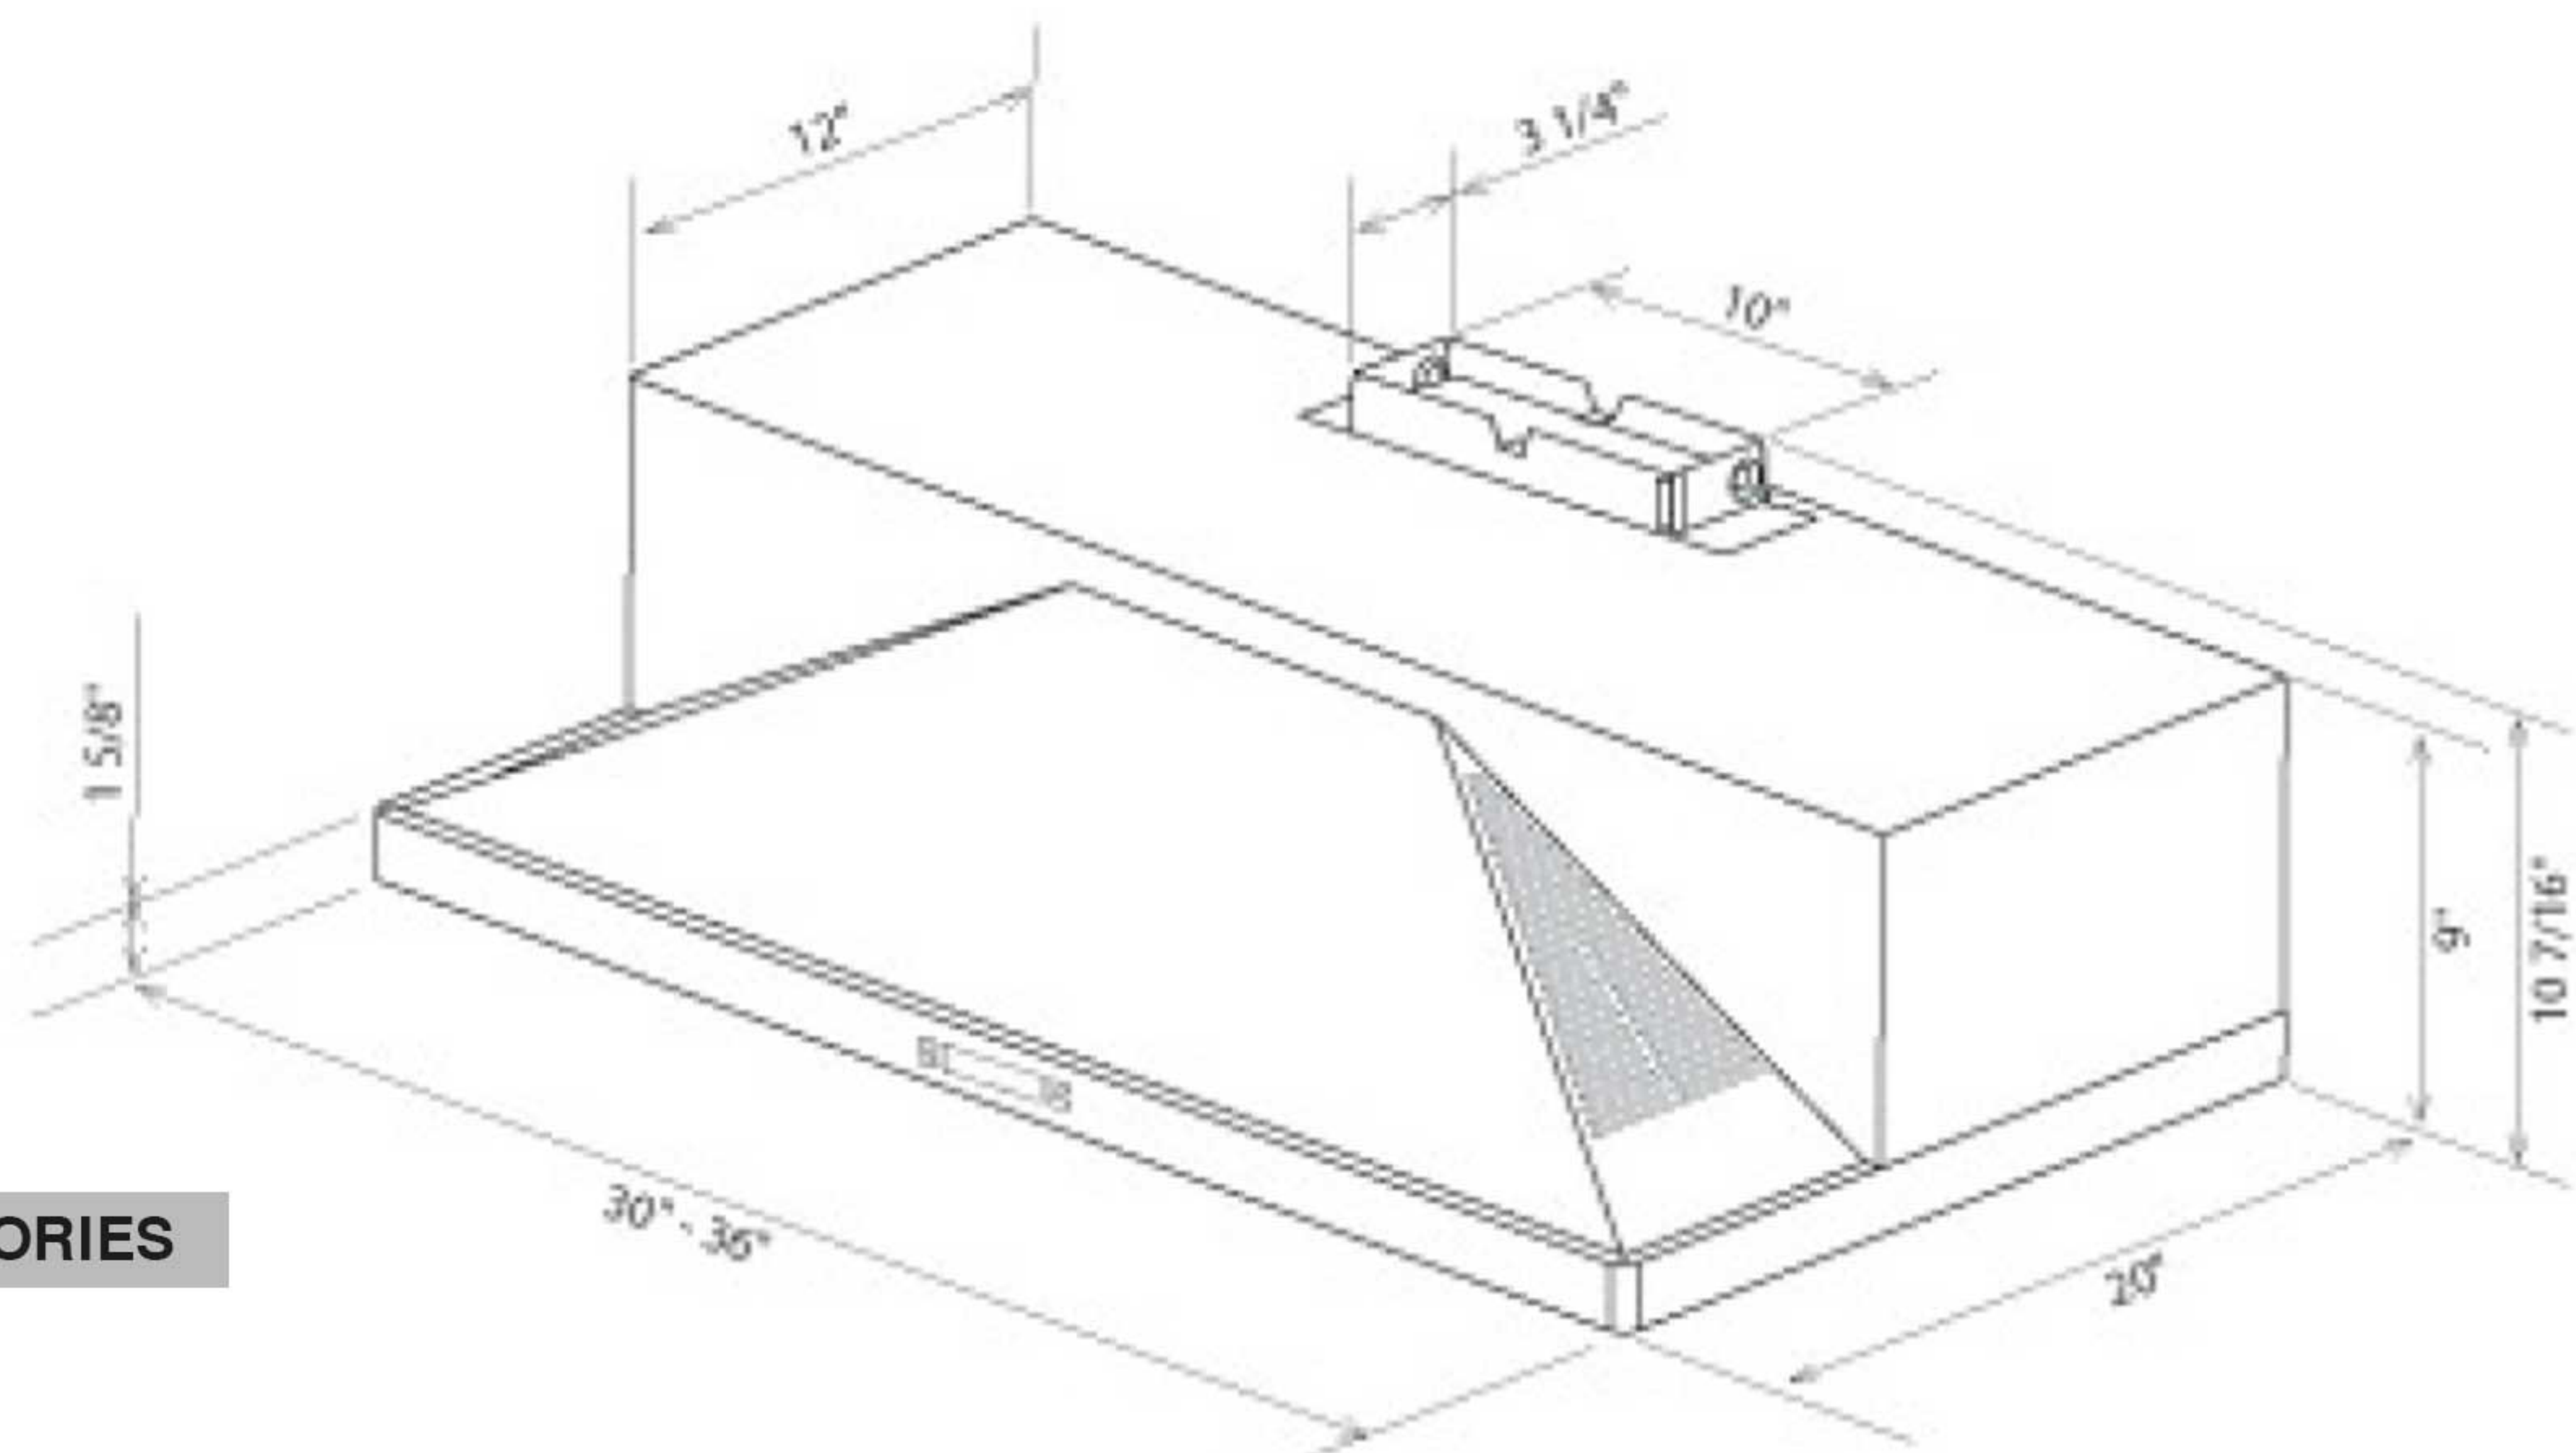

MODENA

UNDER-CABINET

ASPIRE

Modena offers a classic designer chimney appearance for under-cabinet installations, with a striking 9" high pyramid shape. Modena also provides high-end features not commonly found in under-cabinet hoods, including halogen lighting with 2 light intensities, stainless steel microhole filters and easy-to-use multi-function electronic touch with LCD display controls. Available in 30" or 36" width, and designed for standard ducted installation, Modena can also be installed as a recirculating system using the Recirculating Kit, available as an accessory, for design. For design versatility to suit almost any kitchen.

Halogen Lamps

Multi-Function Electronic Touch Controls

Stainless Steel Micro Hole Filters

MODELS

- EMD530S2 Modena 30" Stainless
- EMD536S2 Modena 36" Stainless

DIMENSIONS

- (30"W x 20"D X 9"H)
- (36"W x 20"D X 9"H)

FEATURES

Size (in) & Type Finish	30" or 36" Wide, Under-Cabinet Hood Stainless Steel
Controls	Multi-Function Electronic Touch with LCD Display
Illumination	2, 40 Watt Halogen Lamps (Bulbs Included) 2 Light Intensities
Installation Type	Ducted or Recirculating Installation Recirculating Kit Sold Separately
Blower Type	600 CFM, 4-Speed Internal
Blower Performance	Speed 1, 170 CFM, 1.3 Sones Speed 2, 280 CFM, 2.7 Sones Speed 3, 440 CFM, 4.9 Sones Speed 4, 600 CFM, 7.3 Sones
Filter Type	Dishwasher-Safe, Stainless Steel Micro Hole (2 with 30" Unit, 3 with 36" Unit)
Duct Transition	3 ¹ / ₄ " x 10" (Top or Rear) (included)
Electrical	120V - 60 Hz 550 Watt at 4.6 Amps