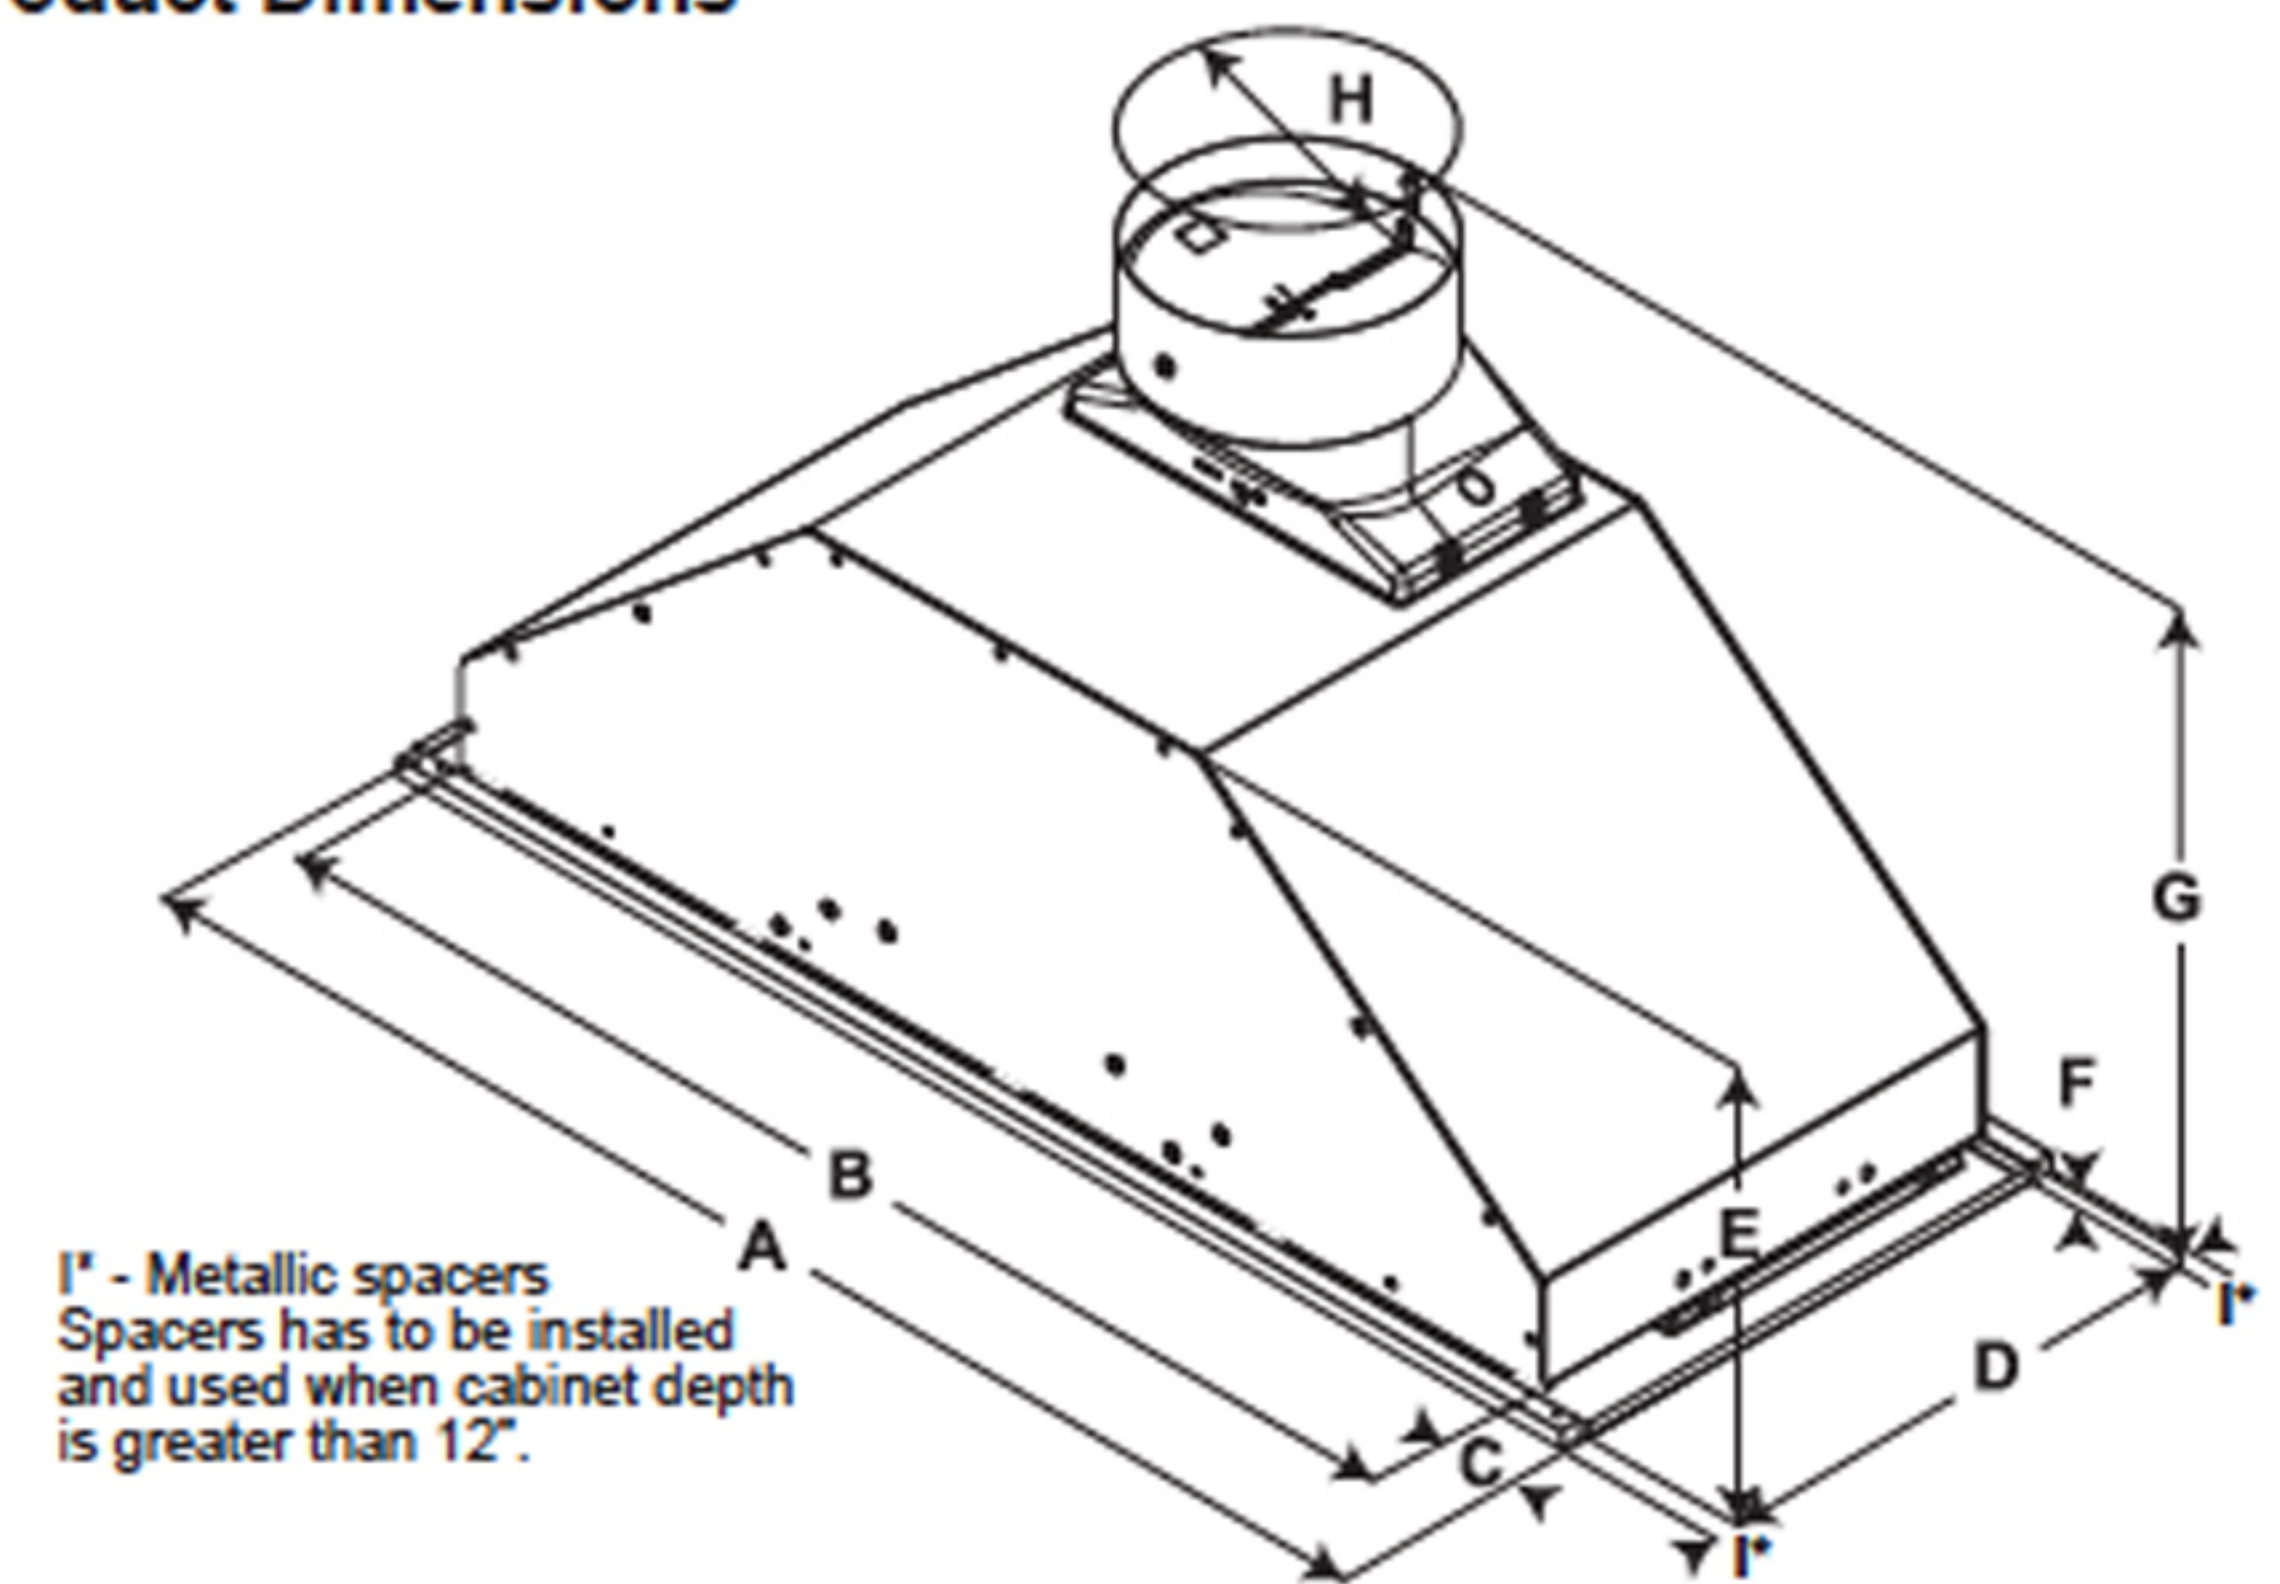

PALERMO INSERT

ASPIRE

Palermo provides professional grade performance, while it's 28^{1/4}" width and 10^{3/4}" depth enables it to be discreetly installed within standard 12" deep cabinetry, making it ideal for smaller kitchens or where the range hood needs to be out of sight. Palermo has a powerful 600 cfm blower to support most cooking needs. Stylish Stainless Steel push button Controls operate a 3 speed blower and halogen lighting. Easy maintenance, higher efficiency and a cleaner kitchen are ensured by Elica's patented Baffle Slot Filters, which capture a higher % of grease and hold larger volumes of grease than traditional baffle filters. Palermo is designed for standard ducted or recirculating installation.

Halogen Lamps

Stainless Steel Push
Button Controls

Stainless Steel Baffle
Slot Filters

MODELS

EPR628SS Palermo 28" Stainless

DIMENSIONS

(28^{1/4}"W x 10^{3/4}"D x 9^{1/2}"H)

FEATURES

Cut out dimensions (without spacers)

Product Dimensions

EAS428SS / EPR628SS range hood models	
	Dimension
DIM A	28 3/8"
DIM B	26"
DIM C	1 1/8"
DIM D	10 3/4"
DIM E	9 1/2"
DIM F	5/16"
DIM G	14 3/16"
DIM H	6"
DIM I	1/2"