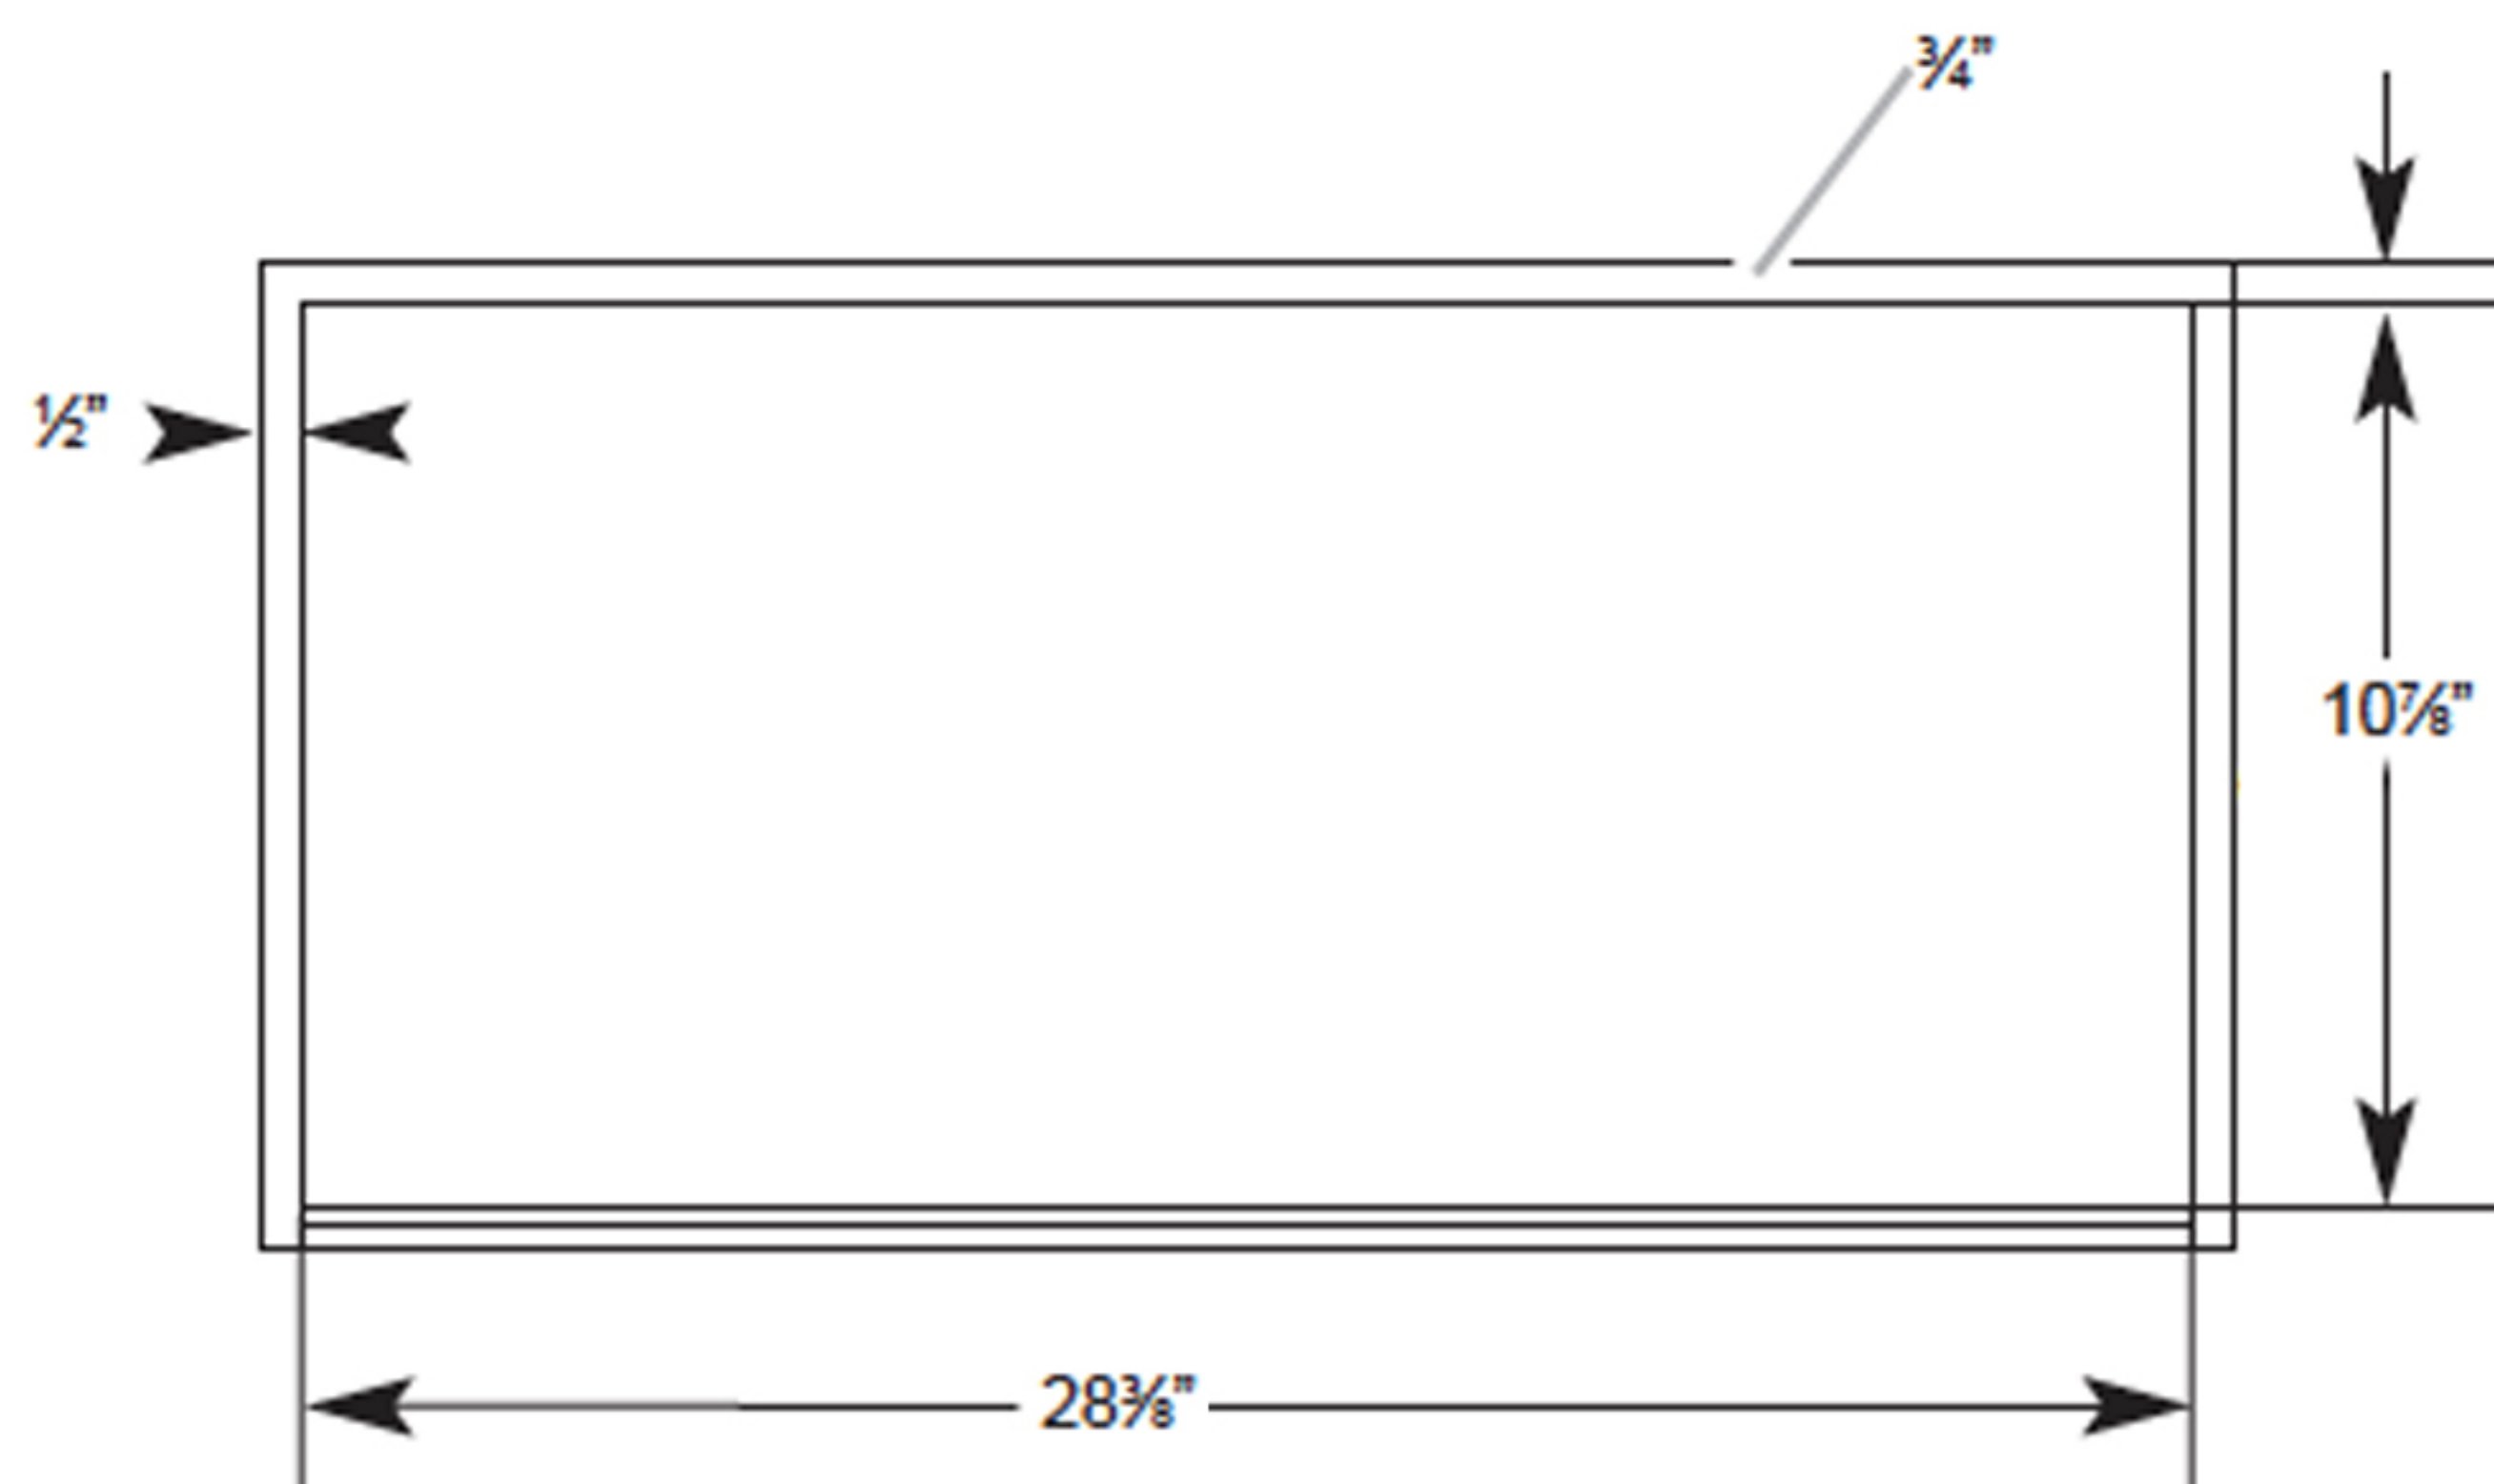

PALERMO INSERT

ASPIRE

Palermo provides professional grade performance, while it's 28^{1/4}" width and 10^{3/4}" depth enables it to be discreetly installed within standard 12" deep cabinetry, making it ideal for smaller kitchens or where the range hood needs to be out of sight. Palermo has a powerful 600 cfm blower to support most cooking needs. Stylish Stainless Steel push button Controls operate a 3 speed blower and halogen lighting. Easy maintenance, higher efficiency and a cleaner kitchen are ensured by Elica's patented Baffle Slot Filters, which capture a higher % of grease and hold larger volumes of grease than traditional baffle filters. Palermo is designed for standard ducted or recirculating installation.

Halogen Lamps

Stainless Steel Push
Button Controls

Stainless Steel Baffle
Slot Filters

MODELS

EPR628SS Palermo 28" Stainless

DIMENSIONS

(28^{1/4}"W x 10^{3/4}"D x 9^{1/2}"H)

FEATURES

Cut out dimensions (without spacers)

Product Dimensions

EAS428SS / EPR628SS range hood models	
	Dimension
DIM A	28 3/8"
DIM B	26"
DIM C	1 1/8"
DIM D	10 3/4"
DIM E	9 1/2"
DIM F	5/16"
DIM G	14 3/16"
DIM H	6"
DIM I	1/2"