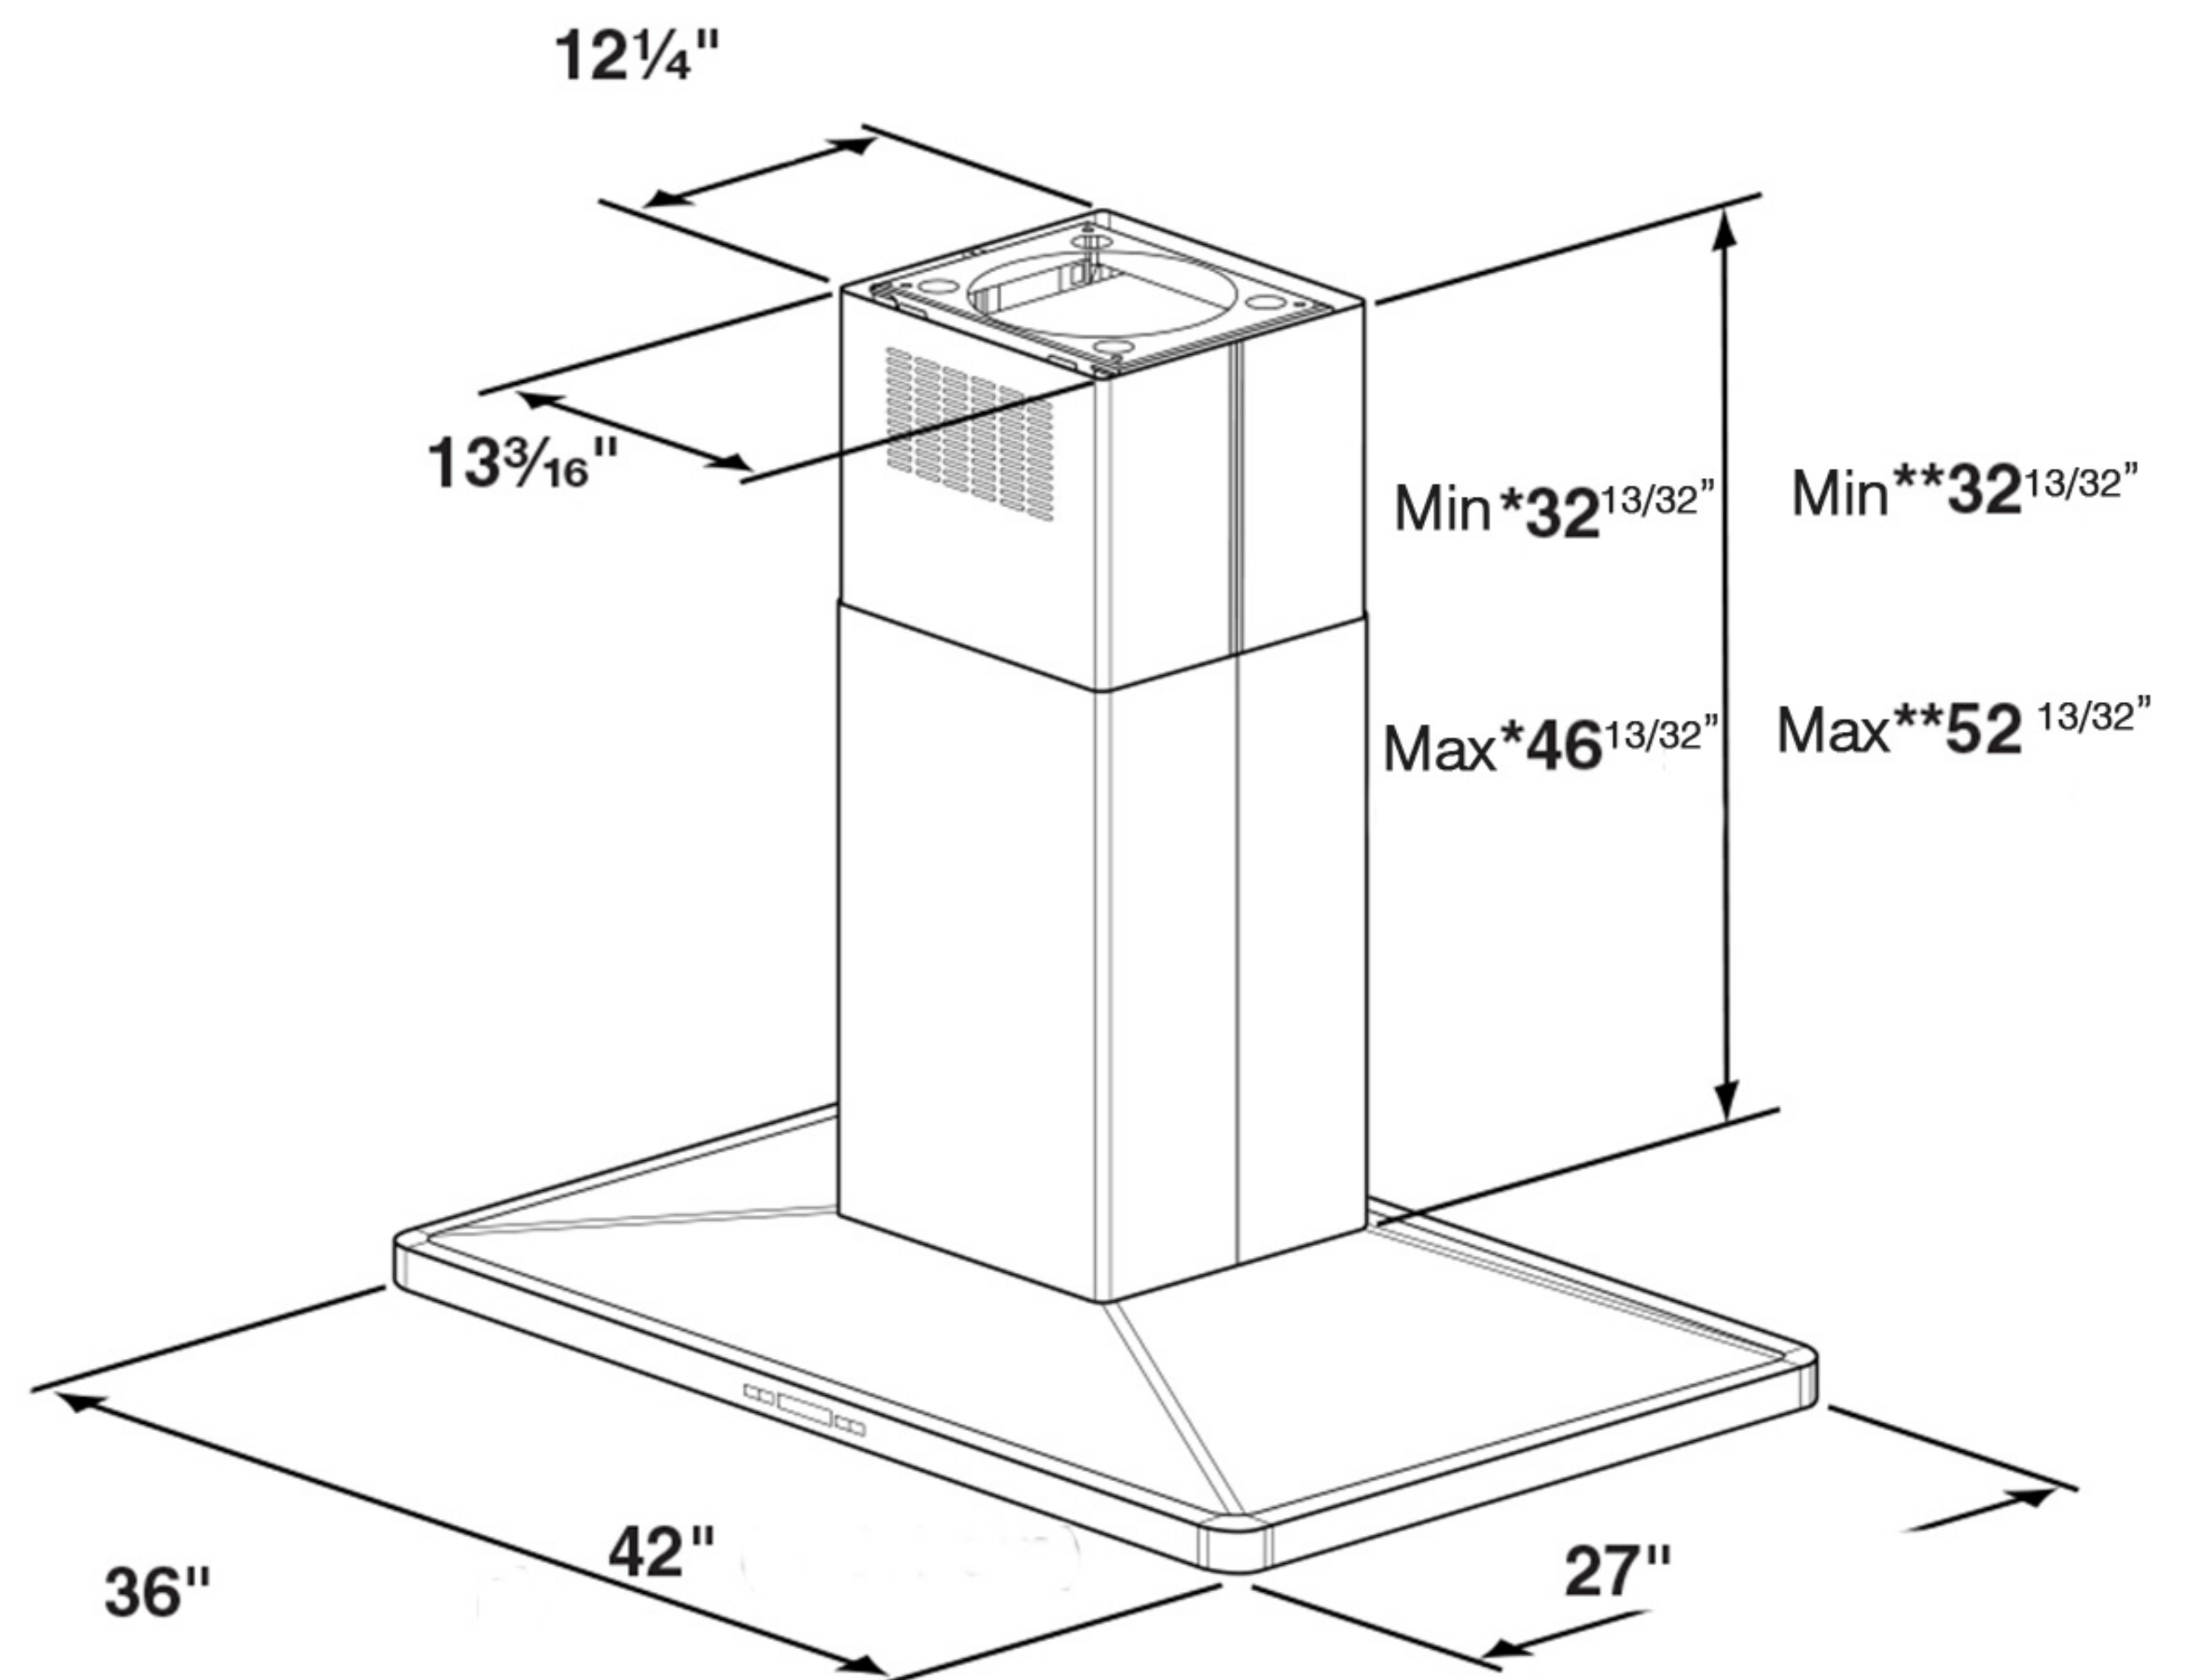

SALICE ISLAND

ASPIRE

Salice conveys understated elegance with a gently tapered canopy that measures only 5" tall that opens up the kitchen for entertainment and conversation. Available in 36" and 42" widths, Salice features a powerful 600 CFM blower, halogen lighting with 2 light intensities, stainless steel microhole filters and high-tech multi-functional electronic touch with LCD display controls that deliver convenience and safety. Designed for ducted installation, Salice can also be installed as a recirculating system using the Recirculating Kit, available, as an accessory.

Halogen Lamps

Multi-Function Electronic
Touch Controls

Stainless Steel Micro Hole
Filters

MODELS

ESL636S2 Salice 36" Stainless
ESL642S2 Salice 42" Stainless

DIMENSIONS

(36"W x 27"D x 5"H)
(42"W x 27"D x 5"H)

FEATURES

Size (in) & Type Finish	36" or 42" Wide, Island Hood Stainless Steel
Controls	Multi-Function Electronic Touch with LCD Display
Illumination	4, 40 Watt Halogen Lamps (Bulbs Included) 2 Light Intensities
Installation Type	Ducted or Recirculating Installation Recirculating Kit Sold Separately
Blower Type	600 CFM, 4-Speed Internal
Blower Performance	Speed 1, 180 CFM, 1.6 Sones Speed 2, 300 CFM, 3.5 Sones Speed 3, 470 CFM, 6.5 Sones Speed 4, 600 CFM, 8.7 Sones
Filter Type	3, Stainless Steel Microhole
Telescopic Chimney Extension	For heights 7'9" to 9'8" (Ducted) For heights 7'9" to 10'2" (Recirculating)
Duct Transition	6" Round (Back Draft Damper Included)
Electrical	120V - 60 Hz 530 Watt at 4.4 Amps