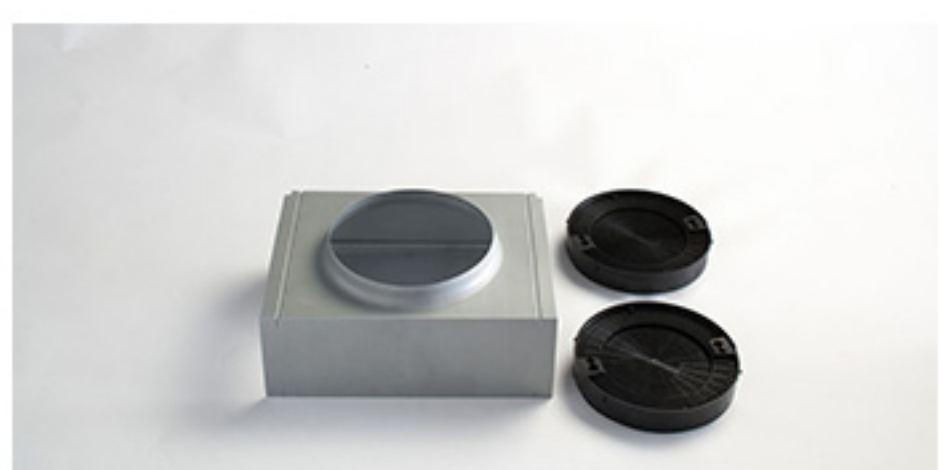

ACCESSORIES

Optional
Recirculating Kit for
36" and 42" unit

CODE: KIT02198
MODEL: EXXRCK04