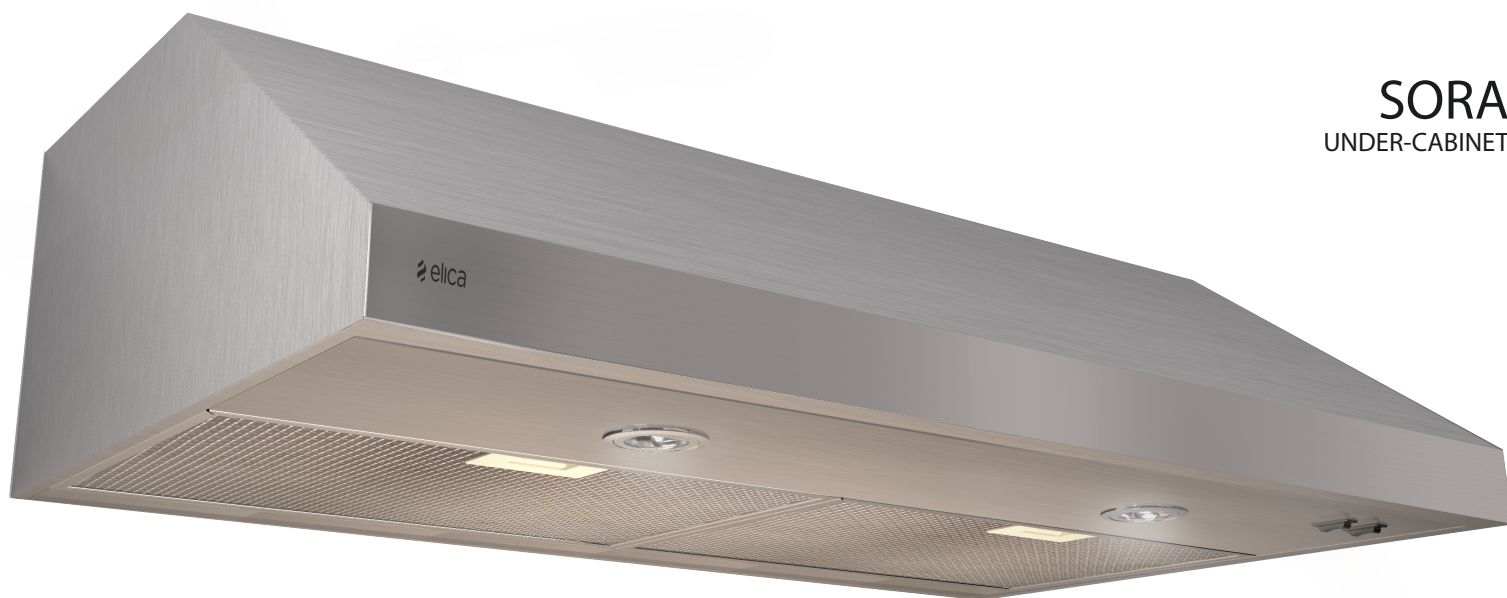

# SORA

UNDER-CABINET

## COMFORT SERIES

Available in 30" and 36" widths and only 10" high, the Sora offers professional styling and adequate power for most cooking needs. Sora features a 400 CFM blower with dishwasher safe anodized aluminum mesh filters, halogen lighting and rocker switch controls for convenience and safety. Sora is sure to deliver easy maintenance, higher efficiency and a cleaner kitchen.

### MODELS

ESR430SS Sora 30" Stainless  
 ESR436SS Sora 36" Stainless

### DIMENSIONS

(30"W x 23"D x 10"H)  
 (36"W x 23"D x 10"H)

Halogen Lamps

Rocker Controls

Anodized Aluminum Mesh Filters

FEATURES

Size (in) & Type Finish	30" or 36" Wide Under-Cabinet Stainless Steel
Controls	Rocker Controls
Illumination	2, 40 Watt Halogen Lamps, 1 Light Intensity (bulbs included)
Installation Type	Ducted or Recirculating Installation Recirculating Kit Sold Separately
Blower Type	400 CFM, 2-Speed Internal
Blower Performance	Speed 1, 160 CFM, 1.5 Sones Speed 2, 280 CFM, 3.1 Sones Speed 3, 400 CFM, 5.9 Sones
Filter Type	2, Dishwasher-Safe, Aluminum Mesh Grease Filters
Duct Transition	3 <sup>1</sup> / <sub>4</sub> " x 10" with Back Draft Damper (top or rear)
Electrical	120V-60Hz 340 Watts at 2.8 Amps
Warranty	2 Year Parts & Labor, In-Home Service