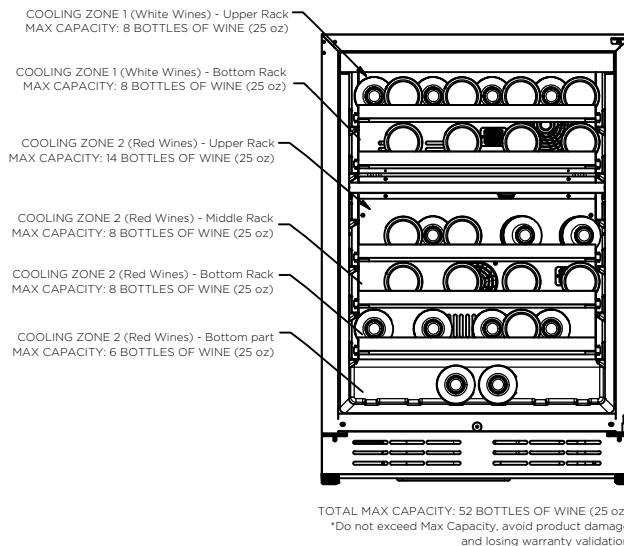

WINE COOLER

EWS52SS1- JC135

FRONT VIEW

SIDE VIEW

TOP VIEW

CAPACITY

FEATURES

<i>Door Finish</i>	304 Stainless Steel + Glass
<i>Cabinet Finish</i>	Black
<i>Interior Finish</i>	Black
<i>Hinge Desing</i>	Concealed. No Zero - Clearance
<i>Ligthing</i>	3 Level White LED
<i>Controls</i>	Capacitive Touch with Display with white numbers
	COOLING ZONE 1 - WHITE WINES
<i>Total Capacity</i>	16 Bottles of wine (25 oz)
<i>Temperature Range</i>	40 to 50° F
<i>Shelving</i>	2 Full Extension Racks of Wood with Metal Front Trim
	COOLING ZONE 2 - RED WINES
<i>Total Capacity</i>	36 Bottles of wine (25 oz)
<i>Temperature Range</i>	50 to 64° F
<i>Shelving</i>	3 Full Extension Racks of Wood with Metal Front Trim