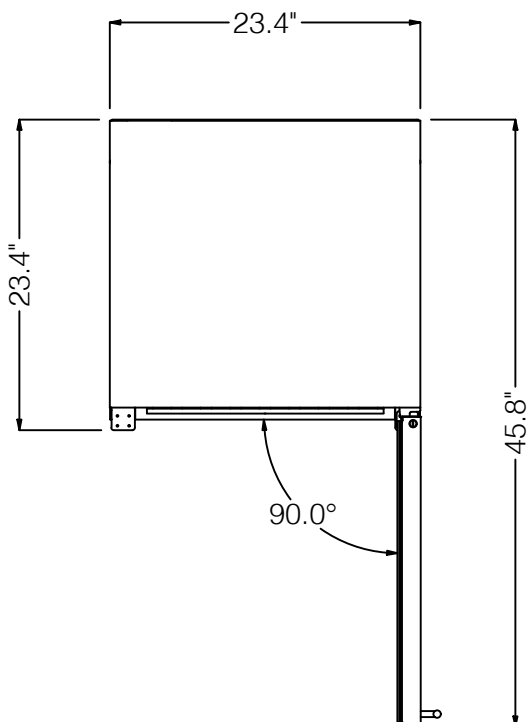

WINE COOLER

EWS52SS1- JC135

FRONT VIEW

SIDE VIEW

TOP VIEW

CAPACITY

FEATURES

<i>Door Finish</i>	304 Stainless Steel + Glass
<i>Cabinet Finish</i>	Black
<i>Interior Finish</i>	Black
<i>Hinge Desing</i>	Concealed. No Zero - Clearance
<i>Ligthing</i>	3 Level White LED
<i>Controls</i>	Capacitive Touch with Display with white numbers
	COOLING ZONE 1 - WHITE WINES
<i>Total Capacity</i>	16 Bottles of wine (25 oz)
<i>Temperature Range</i>	40 to 50° F
<i>Shelving</i>	2 Full Extension Racks of Wood with Metal Front Trim
	COOLING ZONE 2 - RED WINES
<i>Total Capacity</i>	36 Bottles of wine (25 oz)
<i>Temperature Range</i>	50 to 64° F
<i>Shelving</i>	3 Full Extension Racks of Wood with Metal Front Trim