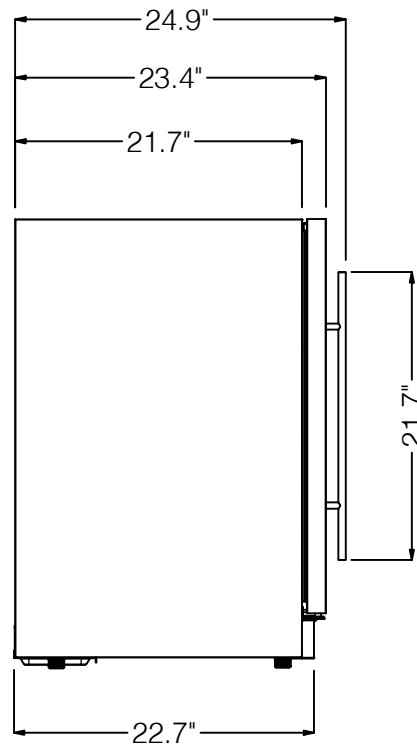

WINE COOLER

EWS52SS1- JC135

FRONT VIEW

SIDE VIEW

TOP VIEW

CAPACITY

FEATURES

<i>Door Finish</i>	304 Stainless Steel + Glass
<i>Cabinet Finish</i>	Black
<i>Interior Finish</i>	Black
<i>Hinge Desing</i>	Concealed. No Zero - Clearance
<i>Ligthing</i>	3 Level White LED
<i>Controls</i>	Capacitive Touch with Display with white numbers
	COOLING ZONE 1 - WHITE WINES
<i>Total Capacity</i>	16 Bottles of wine (25 oz)
<i>Temperature Range</i>	40 to 50° F
<i>Shelving</i>	2 Full Extension Racks of Wood with Metal Front Trim
	COOLING ZONE 2 - RED WINES
<i>Total Capacity</i>	36 Bottles of wine (25 oz)
<i>Temperature Range</i>	50 to 64° F
<i>Shelving</i>	3 Full Extension Racks of Wood with Metal Front Trim