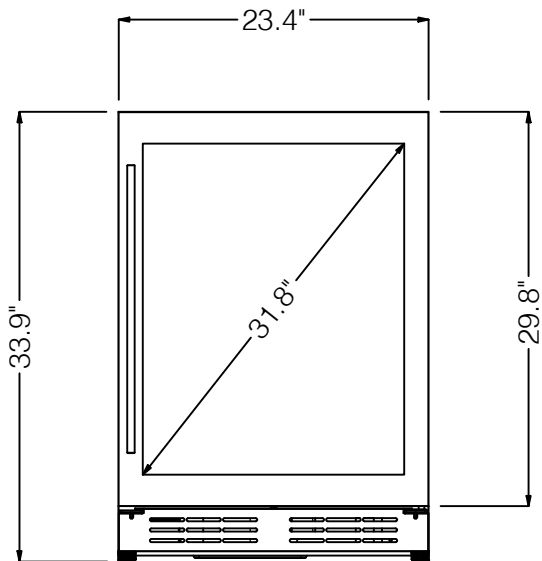

WINE COOLER

EWS52SS1- JC135

FRONT VIEW

SIDE VIEW

TOP VIEW

CAPACITY

FEATURES

<i>Door Finish</i>	304 Stainless Steel + Glass
<i>Cabinet Finish</i>	Black
<i>Interior Finish</i>	Black
<i>Hinge Desing</i>	Concealed. No Zero - Clearance
<i>Ligthing</i>	3 Level White LED
<i>Controls</i>	Capacitive Touch with Display with white numbers
	COOLING ZONE 1 - WHITE WINES
<i>Total Capacity</i>	16 Bottles of wine (25 oz)
<i>Temperature Range</i>	40 to 50° F
<i>Shelving</i>	2 Full Extension Racks of Wood with Metal Front Trim
	COOLING ZONE 2 - RED WINES
<i>Total Capacity</i>	36 Bottles of wine (25 oz)
<i>Temperature Range</i>	50 to 64° F
<i>Shelving</i>	3 Full Extension Racks of Wood with Metal Front Trim