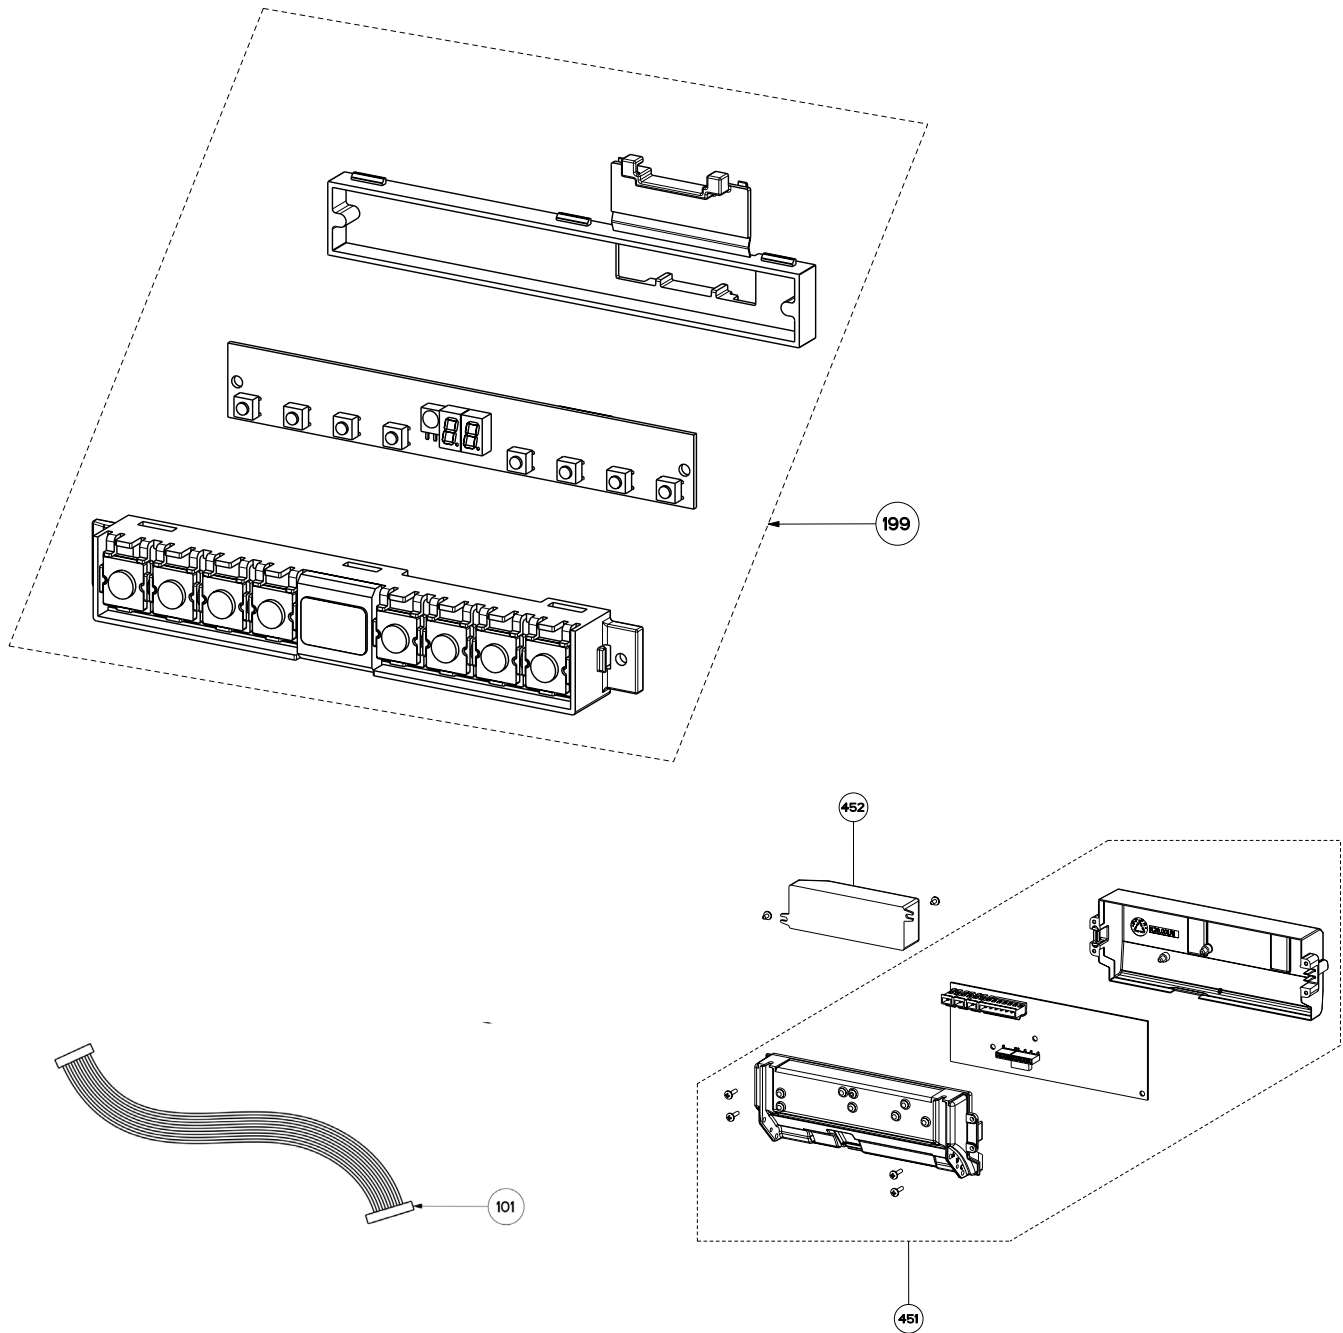

BELLA ISOLA

body / chimney components

	Model Number	BELAIS36SS600-B	BELAIS42SS600-B	BELAIS48SS600	
Key	Description	36 Stainless	42 Stainless	48 Stainless	Qty Req.
1	Damper	133.0055.994	133.0055.994	133.0055.994	1
2	Grease Filter	133.0173.215	133.0250.762	133.0173.215	3 (36",42") 4 (48")
3	Led Bulbs	133.0289.829	133.0289.829	133.0289.829	4
15	Connector Box	133.0016.977	133.0016.977	133.0016.977	1
512	Lower Chimney	133.0062.473	133.0062.473	133.0062.473	1
507	Upper Chimney	133.0062.273	133.0062.273	133.0062.273	1
631	Ribbon Connector Female	133.0191.398	133.0191.398	133.0191.398	1

BELLA ISOLA

Control components

	Model Number	BELAIS36SS600-B	BELAIS42SS600-B	BELAIS48SS600	
Key	Description	36 Stainless	42 Stainless	48 Stainless	Qty Req.
101	Ribbon Connector Male	133.0177.803	133.0177.803	133.0177.803	1
199	Control Panel Board	133.0312.372	133.0312.372	133.0312.372	1
451	Mother Board	133.0455.790	133.0455.790	133.0455.790	1
452	Transformer	133.0299.377	133.0299.377	133.0299.377	1

BELLA ISOLA

motor components

	Model Number	BELAIS36SS600-B	BELAIS42SS600-B	BELAIS48SS600	
Key	Description	36 Stainless	42 Stainless	48 Stainless	Qty Req.
302	Impeller	133.0151.809	133.0151.809	133.0151.809	1
303	Capacitor 25 MF	133.0060.648	133.0060.648	133.0060.648	1
305	Motor Rubber Kit	133.0051.604	133.0051.604	133.0051.604	1
399	Motor	133.0174.148	133.0174.148	133.0174.148	1

BELLA ISOLA

mounting hardware components

	Model Number	BELAIS36SS600-B	BELAIS42SS600-B	BELAIS48SS600	
Key	Description	36 Stainless	42 Stainless	48 Stainless	Qty Req.
	Mounting Kit Island	133.0084.479	133.0084.479	133.0084.479	1
A	4 Bolts to Attach Canopy to Chimney				1
B	Wood Shelf Nut				1
C	Wood Shelf Washer				1
D	Wood Shelf Bolt				1
E	Wood Screw				1
F	Connector Box w/screws				1
G	Chimney Screws				1