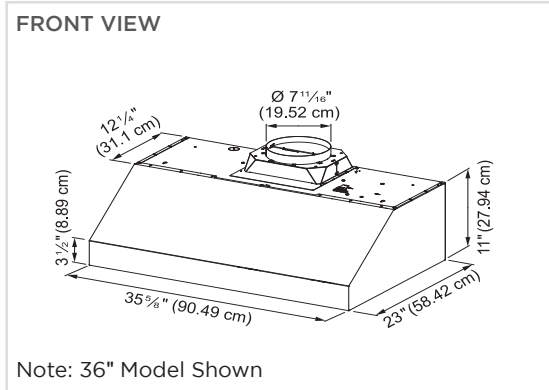

## DIMENSIONAL DRAWINGS

Rev7 822

800 Aviation Parkway, Smyrna, TN 37167 (508) 358-5353 | www.faberonline.com