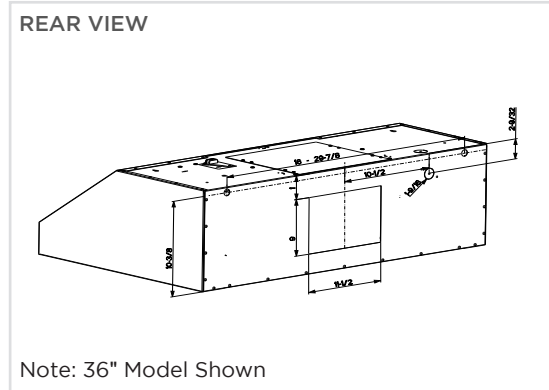

## DIMENSIONAL DRAWINGS

Rev7 822

800 Aviation Parkway, Smyrna, TN 37167 (508) 358-5353 | www.faberonline.com