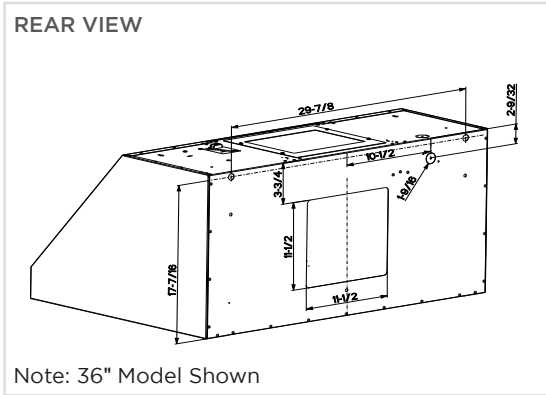

DIMENSIONAL DRAWINGS

Rev8 1122
800 Aviation Parkway, Smyrna, TN 37167 (508) 358-5353 | www.faberonline.com