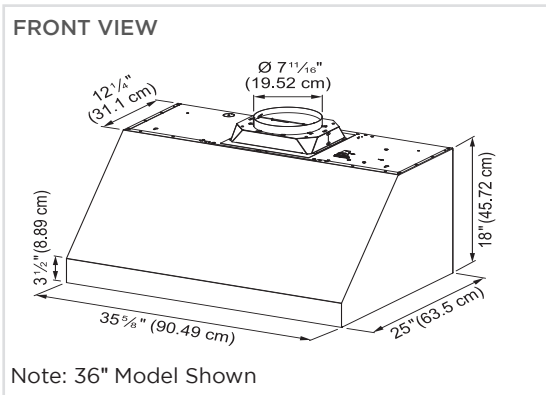

DIMENSIONAL DRAWINGS

Rev8 1122
800 Aviation Parkway, Smyrna, TN 37167 (508) 358-5353 | www.faberonline.com