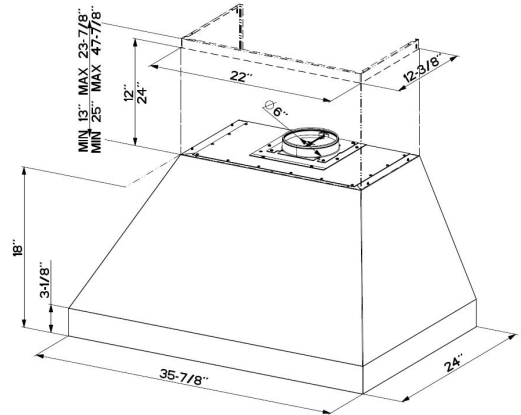

DIMENSIONS

36" DIMENSION

36" - 6" ROUND REAR VENTING

48" DIMENSION

PERFORMANCE (600 CFM)

	SPEED	1	2	3	BOOST
CFM		150	295	395	560
Sones		2.8	4.3	6.0	7.5

ACCESSORIES

FILTER1 - Charcoal Filter Kit