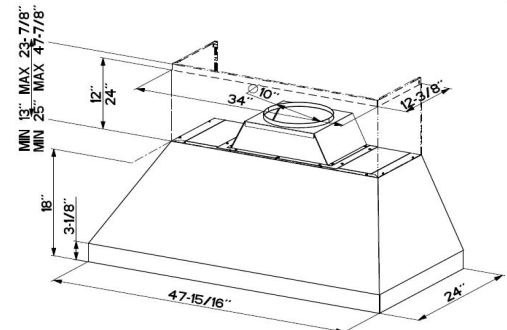

CAMINO PRO WALL RANGE HOOD

SPECIFICATIONS

min / max ceiling height	CHIM**24 - 7' 7" - 8' 11 7/8" CHIM**48 - 8' 11 - 10' 11 7/8"
convertible to ductless / recirculating	yes - WITH FILTER1 / FILTER1LL
canopy depth / height	24" 18"
controls (underneath)	4 Speed Rainbow electronic knob
pro motor (metal impellers)	yes
lighting	2 or 4 X 5 (W) LED
ducting top / rear (Vari-Duct) (600 CFM)	6" round (rear vent on CAPR36SS600)
ducting top (1200 CFM)	(2) 6" round OR (1) 10" round transition - 5" high
grease filters	dishwasher safe stainless steel pro baffle
self start heat sensor	yes
10 delay auto shut off	yes

DIMENSIONS

36" DIMENSION

36" - 6" ROUND REAR VENTING

48" DIMENSION

PERFORMANCE (600 CFM)

	SPEED	1	2	3	BOOST
CFM		150	295	395	560
Sones		2.8	4.3	6.0	7.5

ACCESSORIES

FILTER1 - Charcoal Filter Kit