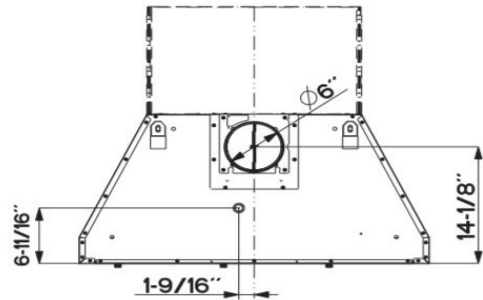

DIMENSIONS

36" DIMENSION

36" - 6" ROUND REAR VENTING

48" DIMENSION

PERFORMANCE (600 CFM)

	SPEED	1	2	3	BOOST
CFM		150	295	395	560
Sones		2.8	4.3	6.0	7.5

ACCESSORIES

FILTER1 - Charcoal Filter Kit