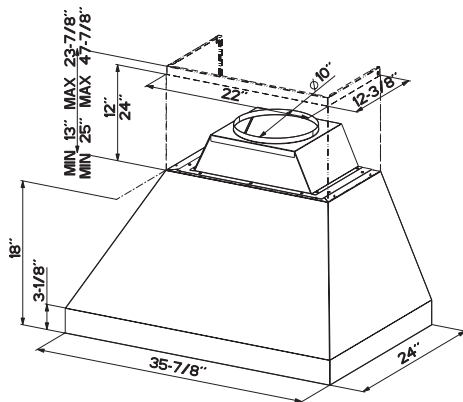

# CAMINO PRO

MODEL	FUN #	SIZE/MATERIAL	MOTOR CLASS
<b>CAPR36SS600</b>	335.0564.582	36" Stainless Steel	600 CFM PRO
<b>CAPR36SS1200</b>	335.0564.570	36" Stainless Steel	1200 CFM PRO
<b>CAPR48SS1200</b>	335.0564.581	48" Stainless Steel	1200 CFM PRO

## DIMENSIONAL DRAWINGS

FRONT VIEW

NOTE: DIMENSIONS FOR 36"

Rev3 1122