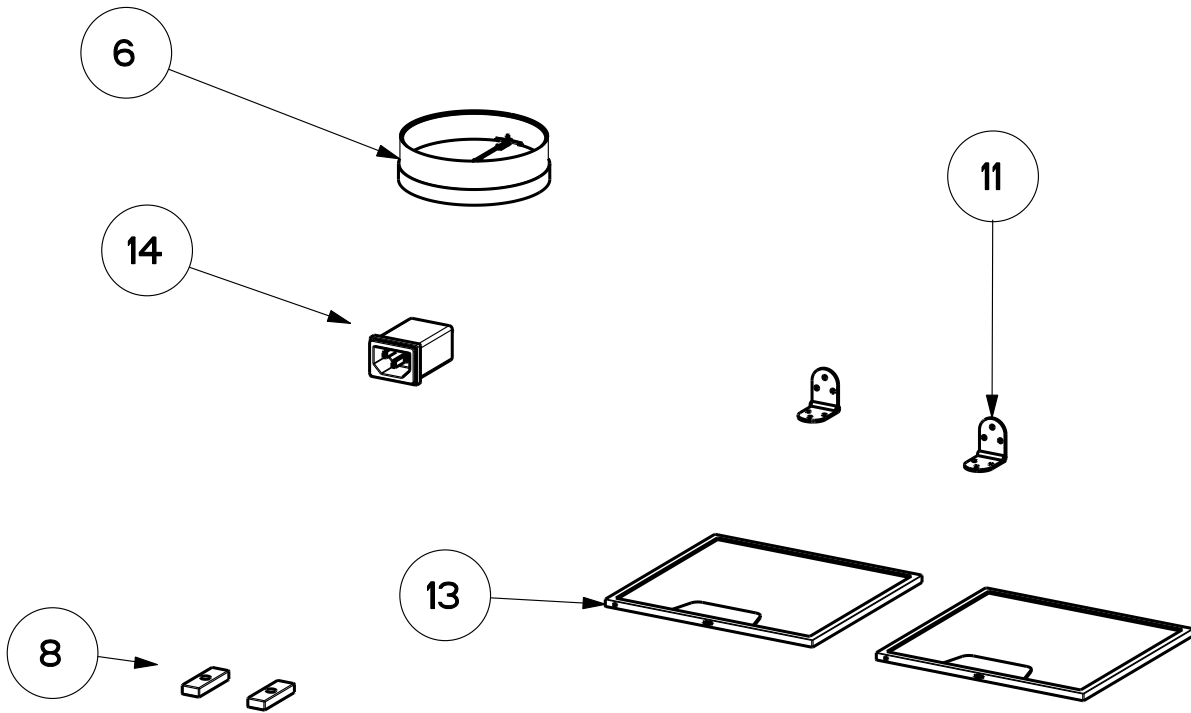

CHLOE

body components

	Model Number	CHLO28BK600	CHLO28GR600	
Key	Description	28 Black Matte	28 Gray Matte	Qty Req.
6	Damper	133.0055.994	133.0055.994	1
8	Panel Magnets	133.0203.760	133.0203.760	2
11	Panel Hinges	133.0055.984	133.0055.984	1
13	Grease Filters	133.0056.291	133.0056.291	2
14	EMC Filter	133.0312.535	133.0312.535	1

CHLOE

electric components

	Model Number	CHLO28BK600	CHLO28GR600	
Key	Description	28 Black Matte	28 Gray Matte	Qty Req.
101	Switch Control Kit	133.0500.334	133.0500.334	1
451	Control Board	133.0527.960	133.0527.960	1
452	Transformer	133.0171.826	133.0171.826	1

CHLOE

motor components

	Model Number	CHLO28BK600	CHLO28GR600	
Key	Description	28 Black Matte	28 Gray Matte	Qty Req.
302	Impeller Kit	133.0052.799	133.0052.799	1
305	Rubber Motor Mount	133.0051.604	133.0051.604	1
312	Capacitor	133.0060.648	133.0060.648	1
399	Motor Kit	133.0052.798	133.0052.798	1