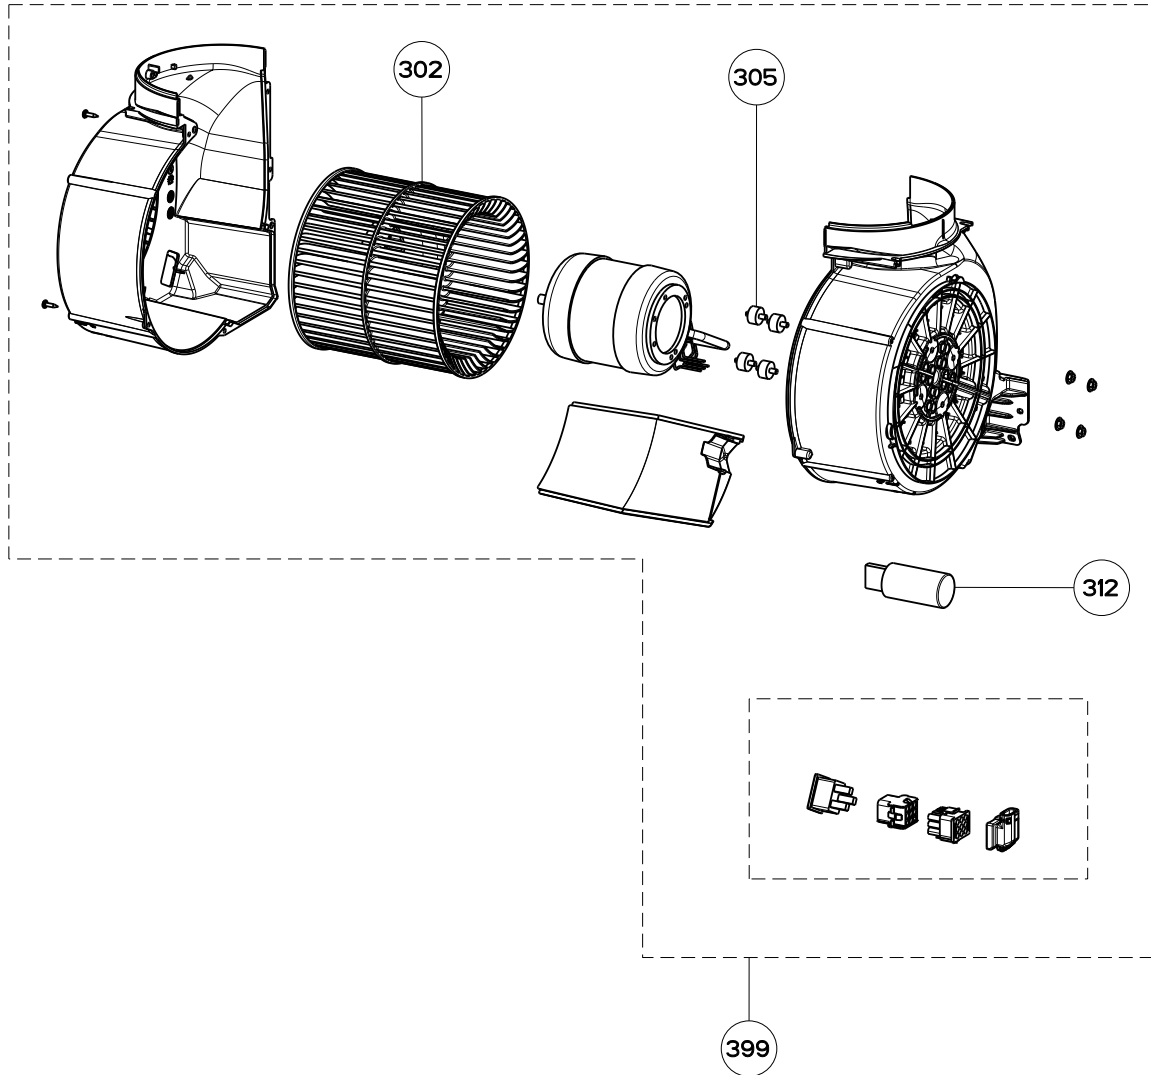

CHLOE

body components

	Model Number	CHLO28BK600	CHLO28GR600	
Key	Description	28 Black Matte	28 Gray Matte	Qty Req.
6	Damper	133.0055.994	133.0055.994	1
8	Panel Magnets	133.0203.760	133.0203.760	2
11	Panel Hinges	133.0055.984	133.0055.984	1
13	Grease Filters	133.0056.291	133.0056.291	2
14	EMC Filter	133.0312.535	133.0312.535	1

CHLOE

electric components

	Model Number	CHLO28BK600	CHLO28GR600	
Key	Description	28 Black Matte	28 Gray Matte	Qty Req.
101	Switch Control Kit	133.0500.334	133.0500.334	1
451	Control Board	133.0527.960	133.0527.960	1
452	Transformer	133.0171.826	133.0171.826	1

CHLOE

motor components

	Model Number	CHLO28BK600	CHLO28GR600	
Key	Description	28 Black Matte	28 Gray Matte	Qty Req.
302	Impeller Kit	133.0052.799	133.0052.799	1
305	Rubber Motor Mount	133.0051.604	133.0051.604	1
312	Capacitor	133.0060.648	133.0060.648	1
399	Motor Kit	133.0052.798	133.0052.798	1