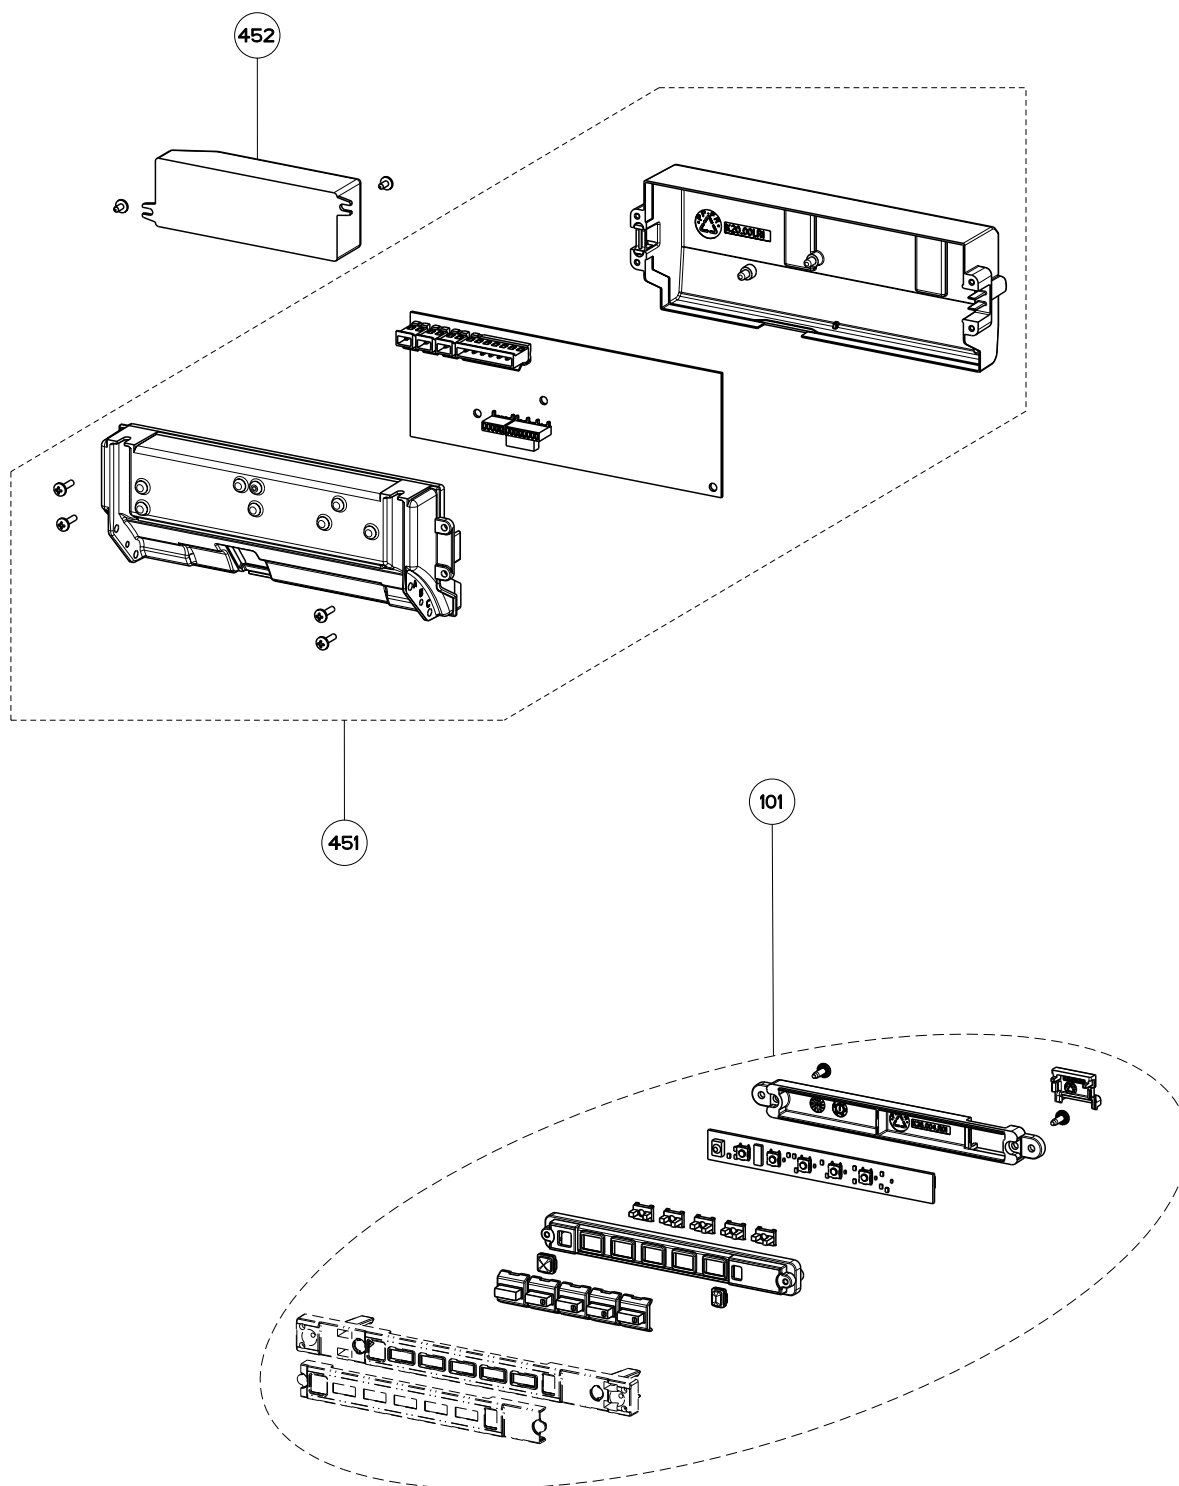

CHLOE

body components

	Model Number	CHLO28BK600	CHLO28GR600	
Key	Description	28 Black Matte	28 Gray Matte	Qty Req.
6	Damper	133.0055.994	133.0055.994	1
8	Panel Magnets	133.0203.760	133.0203.760	2
11	Panel Hinges	133.0055.984	133.0055.984	1
13	Grease Filters	133.0056.291	133.0056.291	2
14	EMC Filter	133.0312.535	133.0312.535	1

CHLOE

electric components

	Model Number	CHLO28BK600	CHLO28GR600	
Key	Description	28 Black Matte	28 Gray Matte	Qty Req.
101	Switch Control Kit	133.0500.334	133.0500.334	1
451	Control Board	133.0527.960	133.0527.960	1
452	Transformer	133.0171.826	133.0171.826	1

CHLOE

motor components

	Model Number	CHLO28BK600	CHLO28GR600	
Key	Description	28 Black Matte	28 Gray Matte	Qty Req.
302	Impeller Kit	133.0052.799	133.0052.799	1
305	Rubber Motor Mount	133.0051.604	133.0051.604	1
312	Capacitor	133.0060.648	133.0060.648	1
399	Motor Kit	133.0052.798	133.0052.798	1