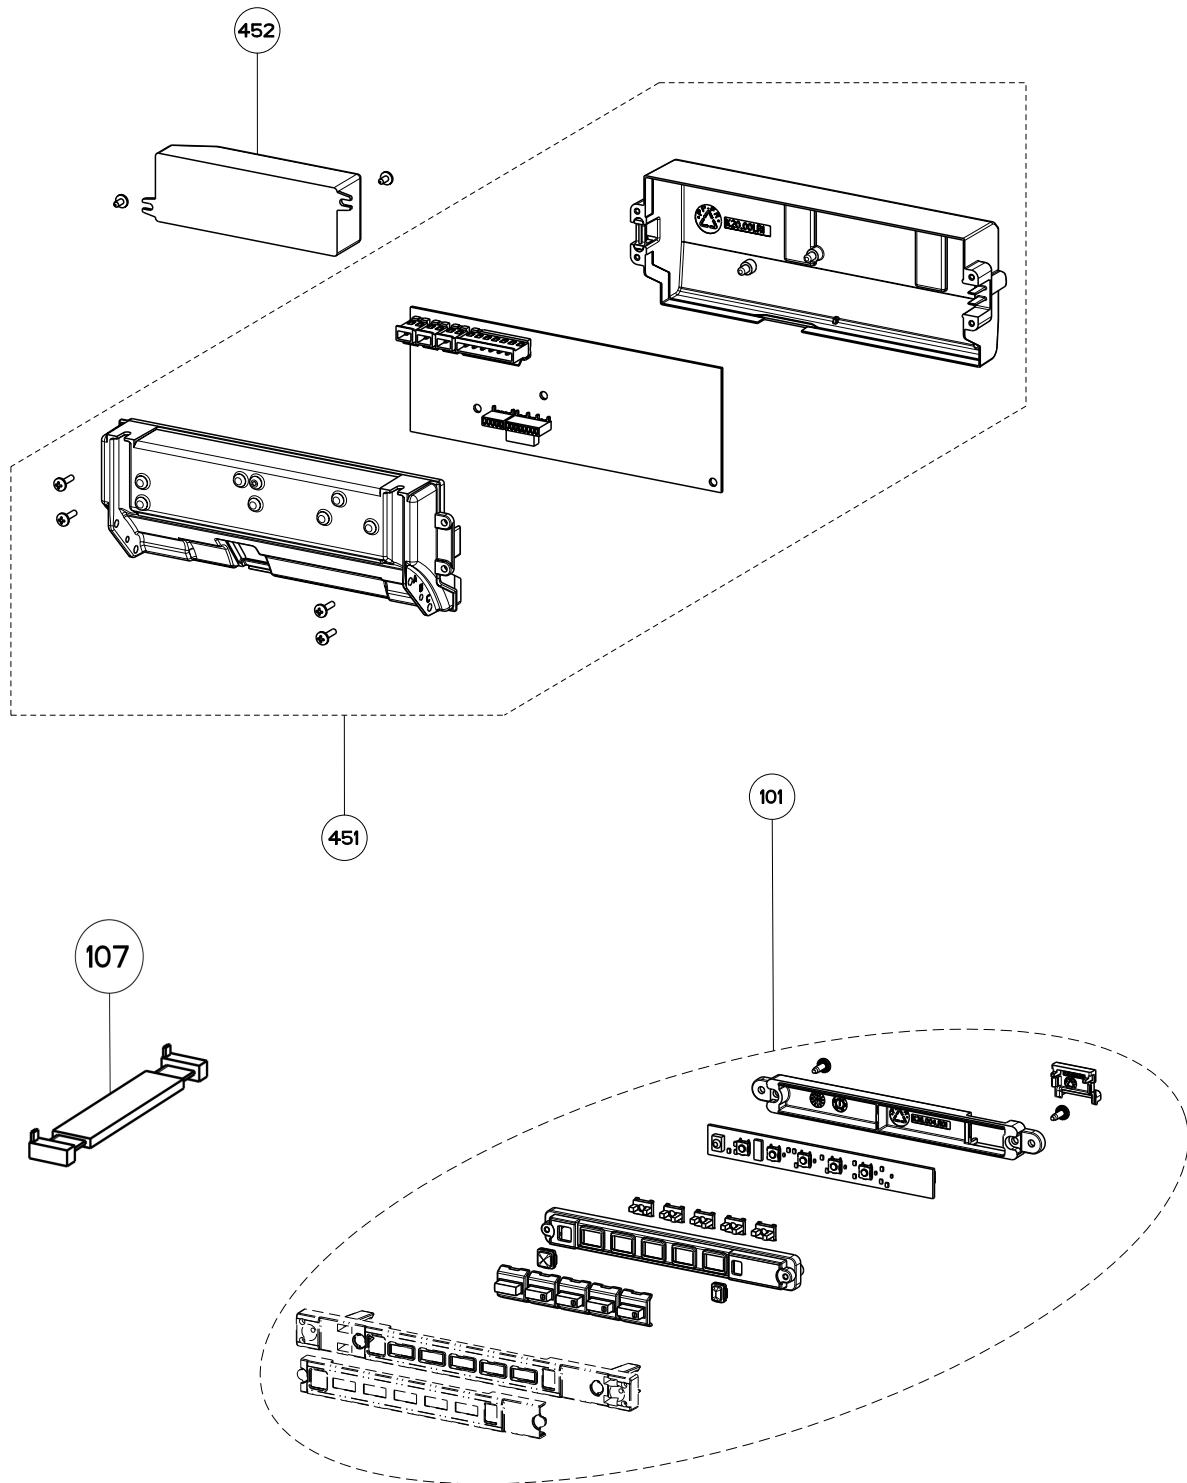

## body components

	Model Number	CHLO28BK600	CHLO36BK600	CHLO28GR600 (Discontinued)	
Key	Description	28 Black Matte	36 Black Matte	28 Gray Matte	Qty Req.
4	LED Light Bar Panel	133.0465.085	133.0566.241		1
5	Perimetric Panel	133.0465.086	133.0566.242		1
6	Damper	133.0055.994	133.0055.994	133.0055.994	1
8	Panel Magnets	133.0203.760	133.0203.760	133.0203.760	2
11	Panel Hinges	133.0055.984	133.0055.984	133.0055.984	1
13	Grease Filters	133.0056.291	133.0056.290	133.0056.291	2
14	EMC Filter	133.0312.535	133.0312.535	133.0312.535	1

## electric components

	Model Number	CHLO28BK600	CHLO36BK600	CHLO28GR600 (Discontinued)	
Key	Description	28 Black Matte	36 Black Matte	28 Gray Matte	Qty Req.
101	Switch Control Kit	133.0500.334	133.0500.334	133.0500.334	1
107	Ribbon Connector	133.0016.845	133.0016.845	133.0016.845	1
451	Control Board	133.0527.960	133.0527.960	133.0527.960	1
452	Transformer	133.0171.826	133.0171.826	133.0171.826	1