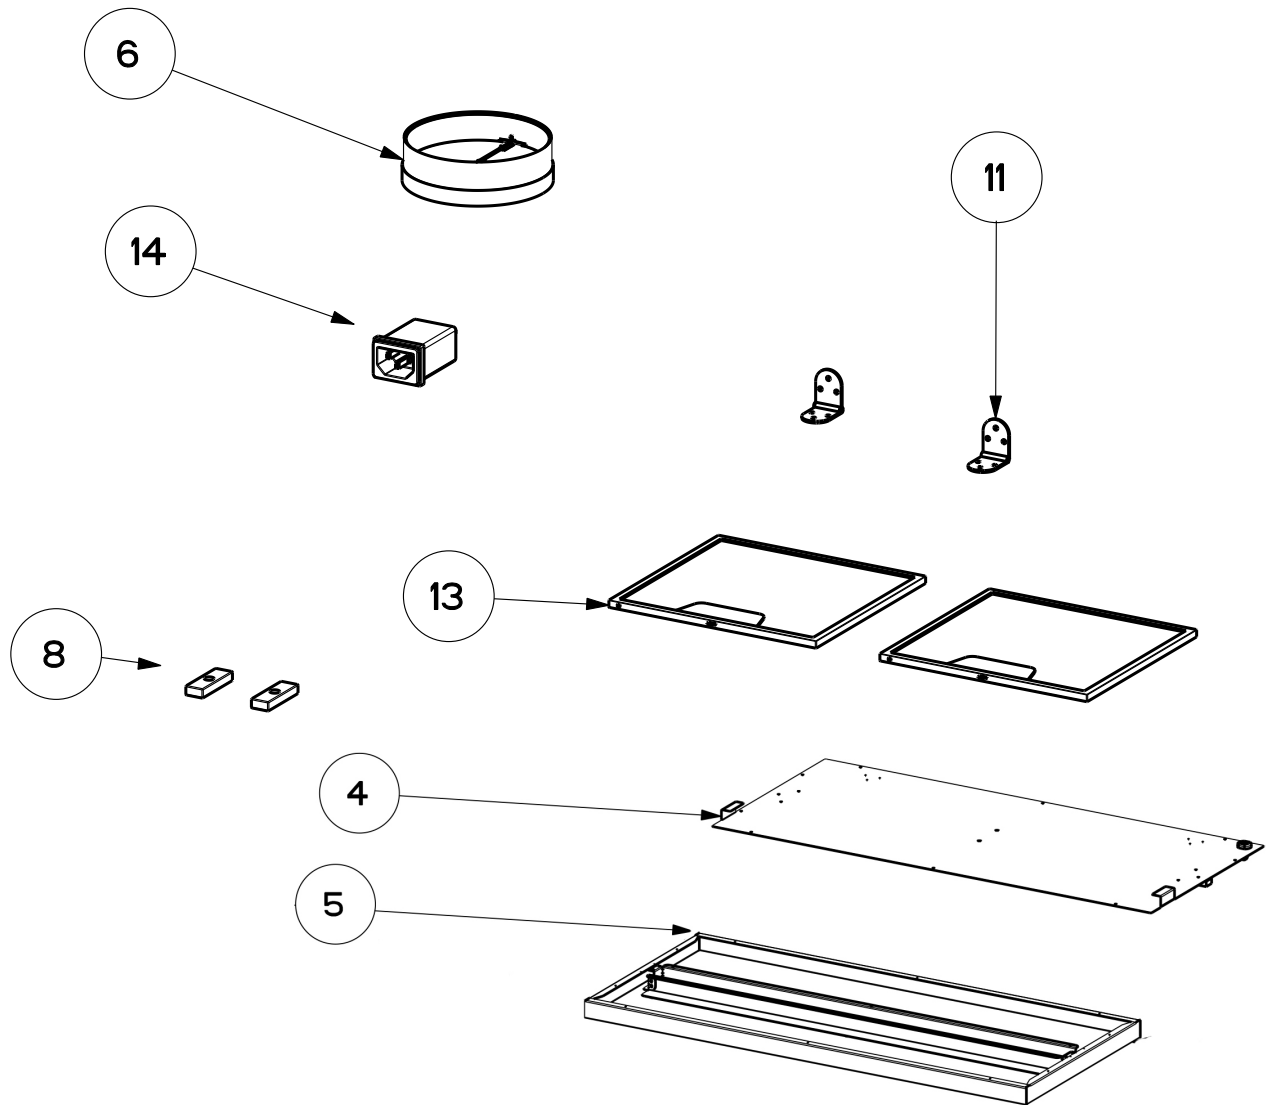

## body components

	Model Number	CHLO28BK600	CHLO36BK600	CHLO28GR600 (Discontinued)	
Key	Description	28 Black Matte	36 Black Matte	28 Gray Matte	Qty Req.
4	LED Light Bar Panel	133.0465.085	133.0566.241		1
5	Perimetric Panel	133.0465.086	133.0566.242		1
6	Damper	133.0055.994	133.0055.994	133.0055.994	1
8	Panel Magnets	133.0203.760	133.0203.760	133.0203.760	2
11	Panel Hinges	133.0055.984	133.0055.984	133.0055.984	1
13	Grease Filters	133.0056.291	133.0056.290	133.0056.291	2
14	EMC Filter	133.0312.535	133.0312.535	133.0312.535	1

## electric components

	Model Number	CHLO28BK600	CHLO36BK600	CHLO28GR600 (Discontinued)	
Key	Description	28 Black Matte	36 Black Matte	28 Gray Matte	Qty Req.
101	Switch Control Kit	133.0500.334	133.0500.334	133.0500.334	1
107	Ribbon Connector	133.0016.845	133.0016.845	133.0016.845	1
451	Control Board	133.0527.960	133.0527.960	133.0527.960	1
452	Transformer	133.0171.826	133.0171.826	133.0171.826	1