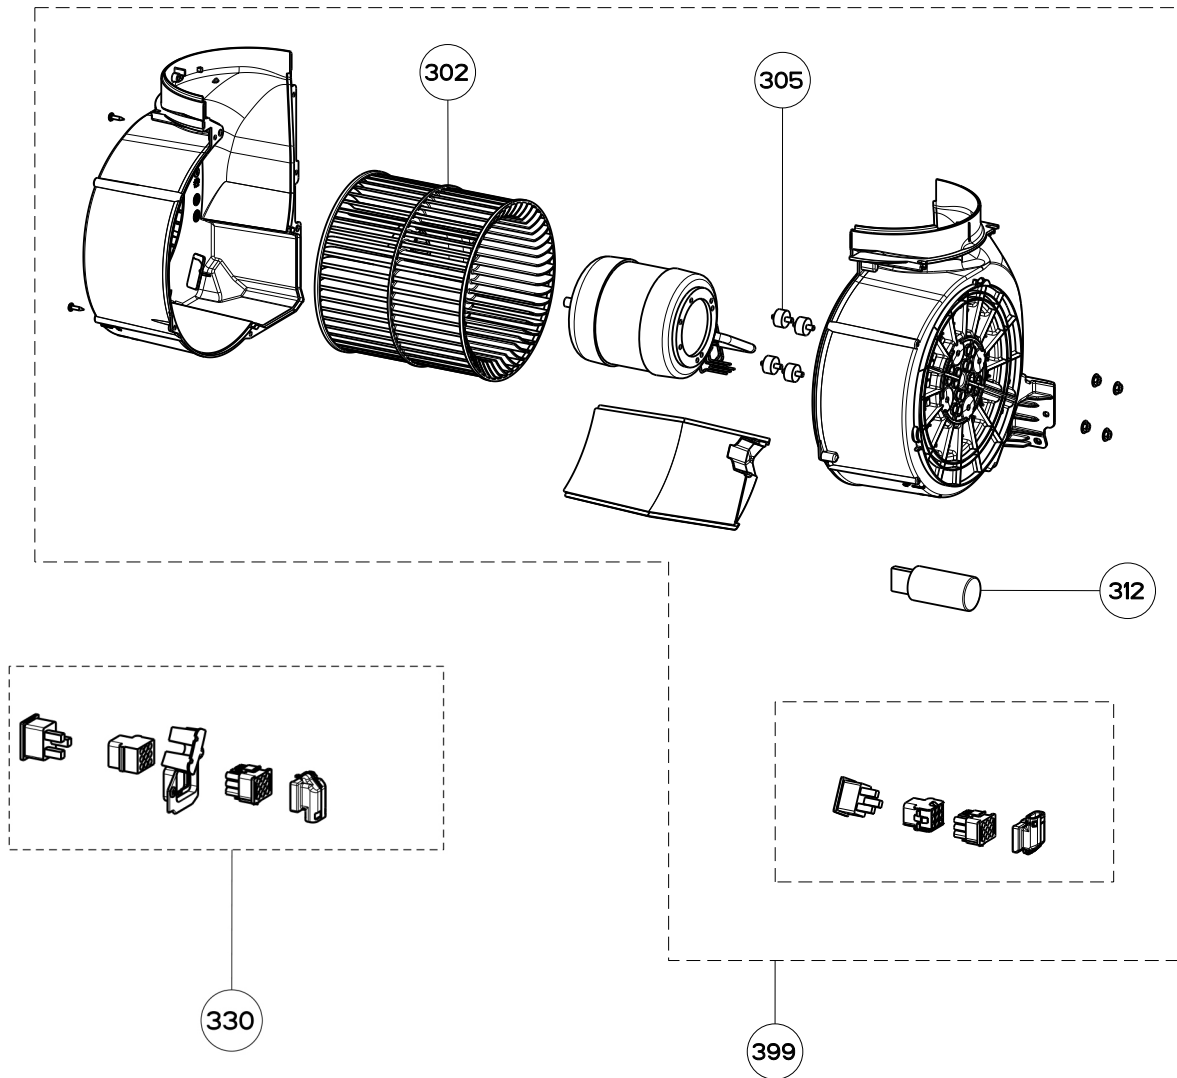

CHLOE

motor components

	Model Number	CHLO28BK600	CHLO36BK600	CHLO28GR600 (Discontinued)	
Key	Description	28 Black Matte	36 Black Matte	28 Gray Matte	Qty Req.
302	Impeller Kit	133.0052.799	133.0052.799	133.0052.799	1
305	Rubber Motor Mount	133.0051.604	133.0051.604	133.0051.604	1
312	Capacitor	133.0060.648	133.0060.648	133.0060.648	1
330	Molex (only)	133.0052.380	133.0052.380	133.0052.380	1
399	Motor Kit	133.0052.798	133.0052.798	133.0052.798	1