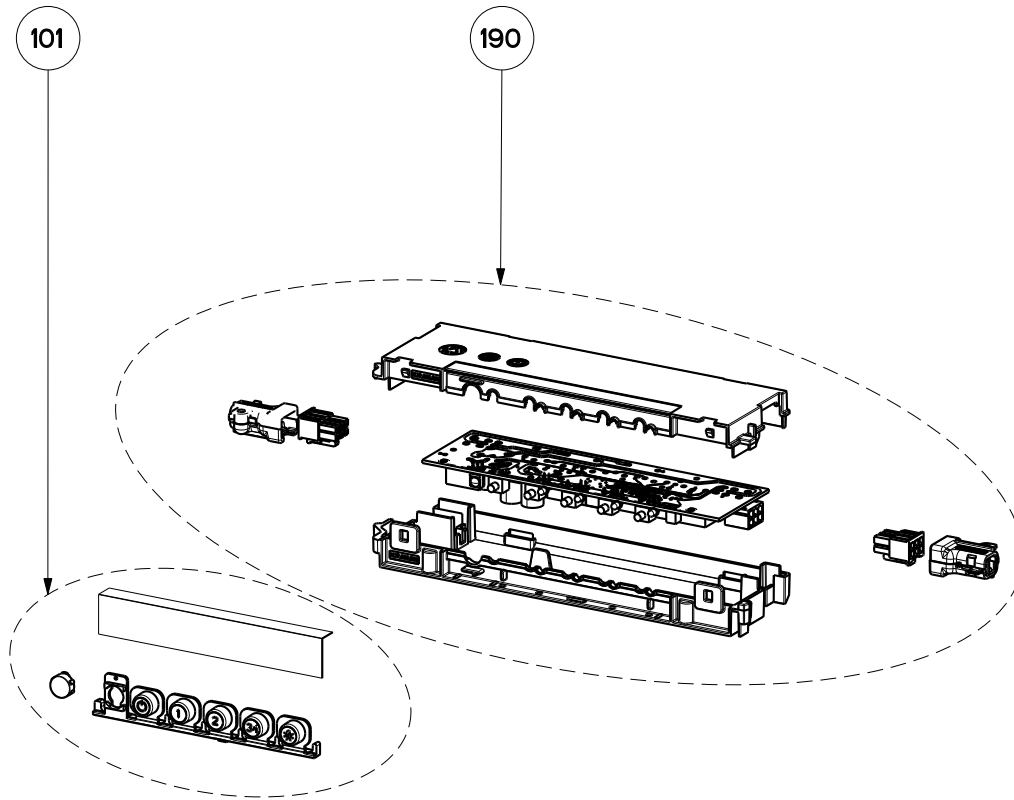

CLASSICA PLUS 2019 SSV

body / chimney components

	Model Number	CLPL30SSV	CLPL36SSV	
Key	Description	30 Stainless	36 Stainless	Qty Req.
2	Lighting Support	133.0381.738	133.0381.930	1
5	LED Lights	133.0289.829	133.0289.829	2
7	Grease Filter	133.0381.635	133.0067.471	2 (30"), 3 (36")
12	Transformer	133.0374.938	133.0374.938	1
14	Transformer Support	133.0182.439	133.0182.439	1
15	Damper	133.0055.994	133.0055.994	1
501	Lower Chimney	133.0381.587	133.0381.587	1
502	Upper Chimney	133.0381.783	133.0381.783	1
503	Chimney Brackets	133.0058.717	133.0058.717	1
504	Hardware kit	133.0474.334	133.0474.334	1

CLASSICA PLUS 2019 SSV

switch components

	Model Number	CLPL30SSV	CLPL36SSV	
Key	Description	30 Stainless	36 Stainless	Qty Req.
101	Button Kit	133.0380.478	133.0380.478	1
190	Control board kit	133.0524.811	133.0524.811	1

CLASSICA PLUS 2019 SSV

motor components

	Model Number	CLPL30SSV	CLPL36SSV	
Key	Description	30 Stainless	36 Stainless	Qty Req.
302	Impeller	133.0052.799	133.0052.799	1
305	Rubber Motor Mount	133.0051.604	133.0051.604	1
310	Power cord	133.0381.468	133.0381.468	1
312	Capacitor 25 mf	133.0060.648	133.0060.648	1
399	Motor SSV	133.0554.637	133.0554.637	1