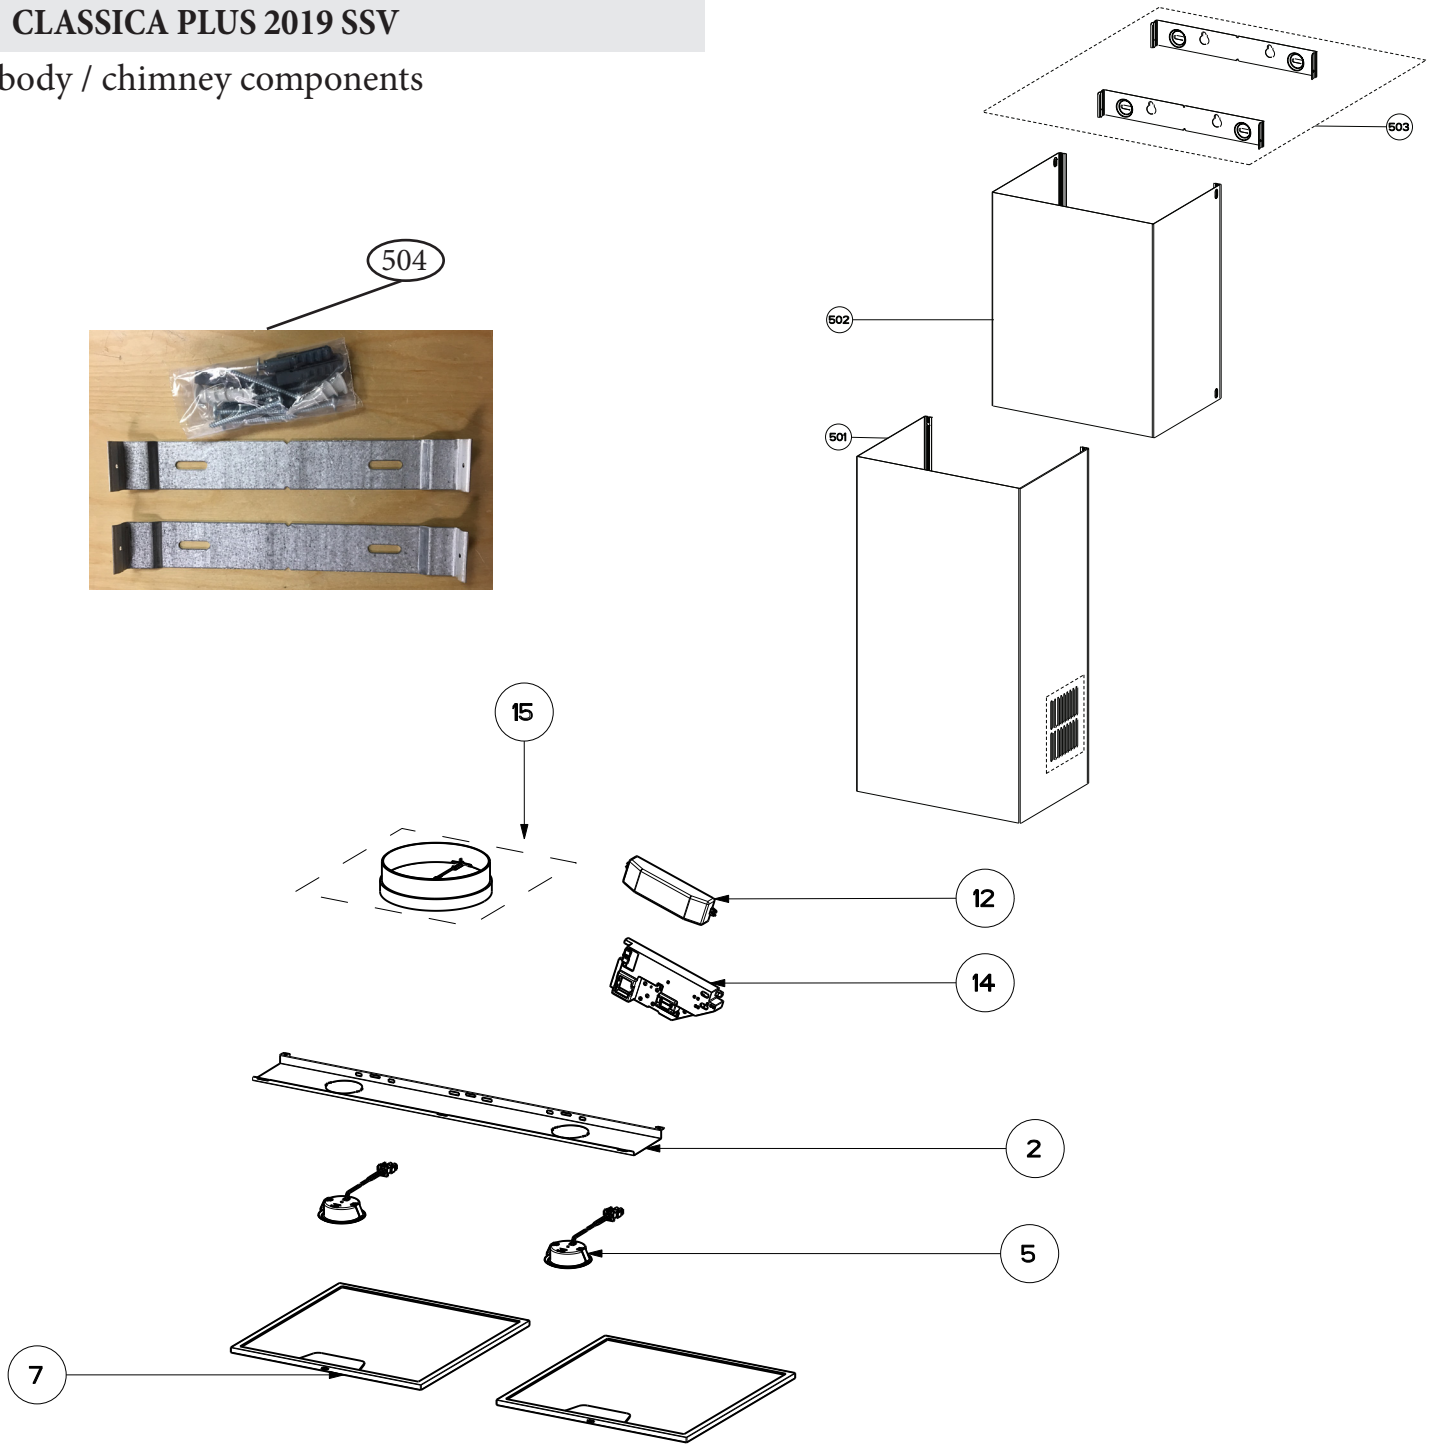

CLASSICA PLUS 2019 SSV

body / chimney components

	Model Number	CLPL30SSV	CLPL36SSV	
Key	Description	30 Stainless	36 Stainless	Qty Req.
2	Lighting Support	133.0381.738	133.0381.930	1
5	LED Lights	133.0289.829	133.0289.829	2
7	Grease Filter	133.0381.635	133.0067.471	2 (30"), 3 (36")
12	Transformer	133.0374.938	133.0374.938	1
14	Transformer Support	133.0182.439	133.0182.439	1
15	Damper	133.0055.994	133.0055.994	1
501	Lower Chimney	133.0381.587	133.0381.587	1
502	Upper Chimney	133.0381.783	133.0381.783	1
503	Chimney Brackets	133.0058.717	133.0058.717	1
504	Hardware kit	133.0474.334	133.0474.334	1

CLASSICA PLUS 2019 SSV

switch components

	Model Number	CLPL30SSV	CLPL36SSV	
Key	Description	30 Stainless	36 Stainless	Qty Req.
101	Button Kit	133.0380.478	133.0380.478	1
190	Control board kit	133.0524.811	133.0524.811	1

CLASSICA PLUS 2019 SSV

motor components

	Model Number	CLPL30SSV	CLPL36SSV	
Key	Description	30 Stainless	36 Stainless	Qty Req.
302	Impeller	133.0052.799	133.0052.799	1
305	Rubber Motor Mount	133.0051.604	133.0051.604	1
310	Power cord	133.0381.468	133.0381.468	1
312	Capacitor 25 mf	133.0060.648	133.0060.648	1
399	Motor SSV	133.0554.637	133.0554.637	1