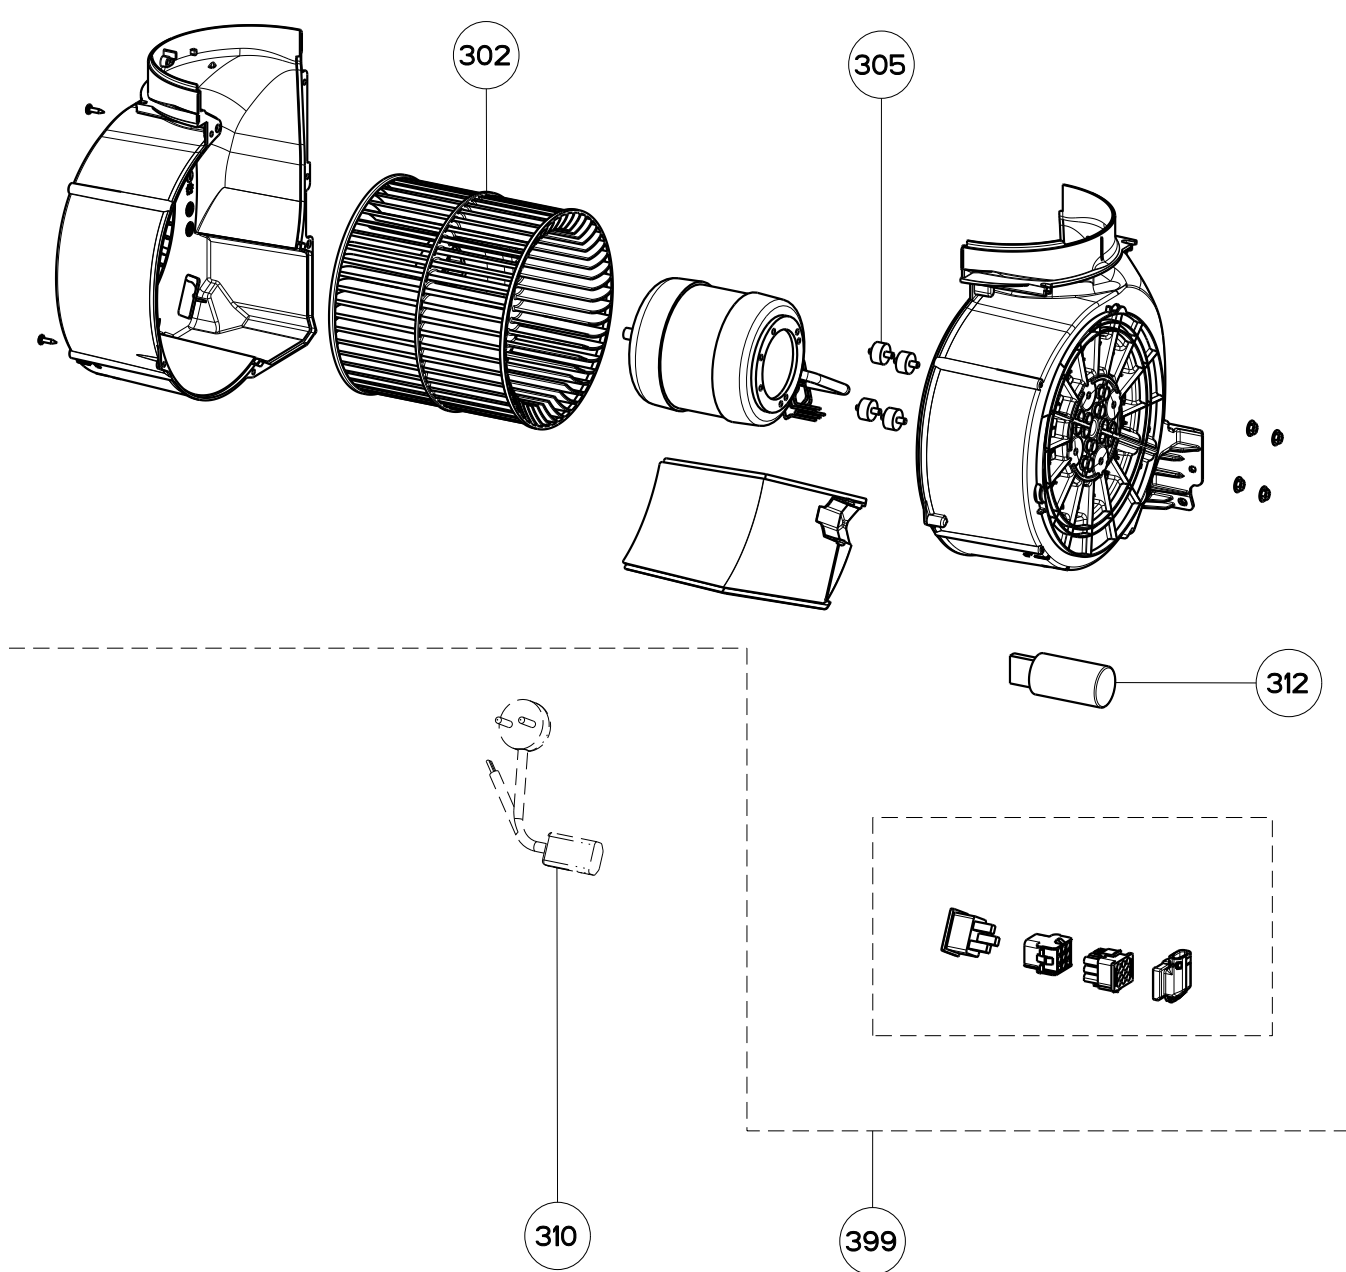

CLASSICA PLUS 2019 SSV

body / chimney components

	Model Number	CLPL30SSV	CLPL36SSV	
Key	Description	30 Stainless	36 Stainless	Qty Req.
2	Lighting Support	133.0381.738	133.0381.930	1
5	LED Lights	133.0289.829	133.0289.829	2
7	Grease Filter	133.0381.635	133.0067.471	2 (30"), 3 (36")
12	Transformer	133.0374.938	133.0374.938	1
14	Transformer Support	133.0182.439	133.0182.439	1
15	Damper	133.0055.994	133.0055.994	1
501	Lower Chimney	133.0381.587	133.0381.587	1
502	Upper Chimney	133.0381.783	133.0381.783	1
503	Chimney Brackets	133.0058.717	133.0058.717	1
504	Hardware kit	133.0474.334	133.0474.334	1

CLASSICA PLUS 2019 SSV

switch components

	Model Number	CLPL30SSV	CLPL36SSV	
Key	Description	30 Stainless	36 Stainless	Qty Req.
101	Button Kit	133.0380.478	133.0380.478	1
190	Control board kit	133.0524.811	133.0524.811	1

CLASSICA PLUS 2019 SSV

motor components

	Model Number	CLPL30SSV	CLPL36SSV	
Key	Description	30 Stainless	36 Stainless	Qty Req.
302	Impeller	133.0052.799	133.0052.799	1
305	Rubber Motor Mount	133.0051.604	133.0051.604	1
310	Power cord	133.0381.468	133.0381.468	1
312	Capacitor 25 mf	133.0060.648	133.0060.648	1
399	Motor SSV	133.0554.637	133.0554.637	1