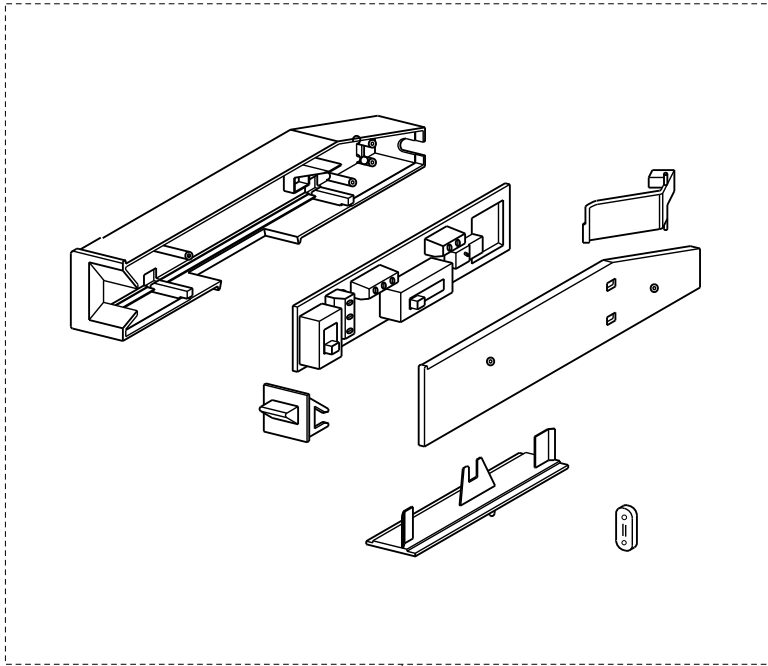

# CRISTAL 24 SS

## body components

	Model Number	CRIS24SS / 110.0065.830	
Key	Description	24	Qty Req.
1	Rear Grease Filter	133.0018.475	1
2	Front Grease Filter	133.0018.478	1
6	Front Panel Kit	133.0059.103	1
7	Halogen Lamp	133.0046.418	2
9	Sliding Guide Kit	133.0059.025	1
11	Hinge Clips Kit (2 in kit)	133.0078.993	1
18	Transformer Kit	133.0052.516	1
21	Lamp Holders Kit (2 in kit)	133.0060.539	1
41	Damper	133.0055.994	1
42	Ductless Vent Grate	133.0016.964	1

## control / motor components

199

399

	Model Number	CRIS24SS / 110.0065.830	
Key	Description	24	Qty Req.
199	Control Panel Kit	133.0067.035	1
302	Impeller Kit	133.0052.519	1
305	Motor Rubbers Kit (2 in kit)	133.0051.603	1
312	Capacitor	133.0060.648	1
399	Motor Group Kit	133.0052.518	1