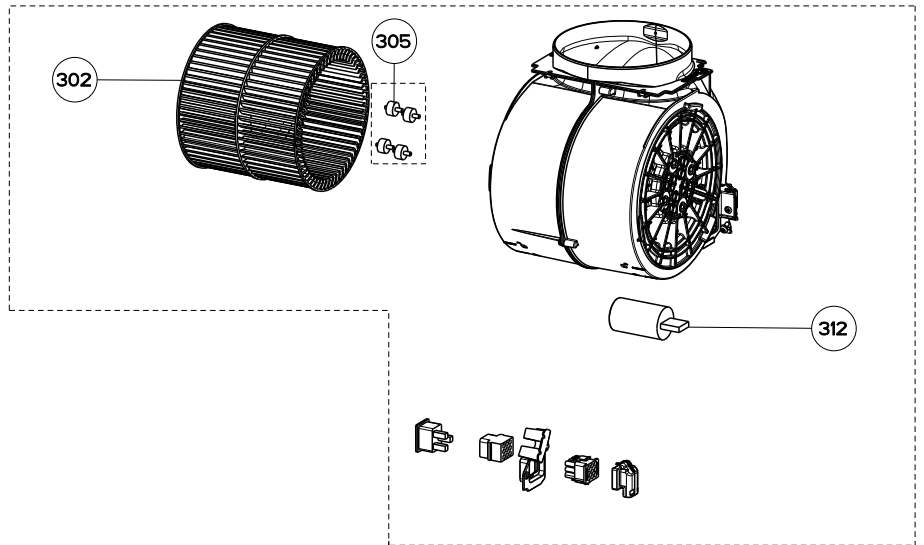

## body components

	Model Number	CRIS24SS / 110.0065.830	
Key	Description	24	Qty Req.
1	Rear Grease Filter	133.0018.475	1
2	Front Grease Filter	133.0018.478	1
6	Front Panel Kit	133.0059.103	1
7	Halogen Lamp	133.0046.418	2
9	Sliding Guide Kit	133.0059.025	1
11	Hinge Clips Kit (2 in kit)	133.0078.993	1
18	Transformer Kit	133.0052.516	1
21	Lamp Holders Kit (2 in kit)	133.0060.539	1
41	Damper	133.0055.994	1
42	Ductless Vent Grate	133.0016.964	1

## control / motor components

199

399

	Model Number	CRIS24SS / 110.0065.830	
Key	Description	24	Qty Req.
199	Control Panel Kit	133.0067.035	1
302	Impeller Kit	133.0052.519	1
305	Motor Rubbers Kit (2 in kit)	133.0051.603	1
312	Capacitor	133.0060.648	1
399	Motor Group Kit	133.0052.518	1