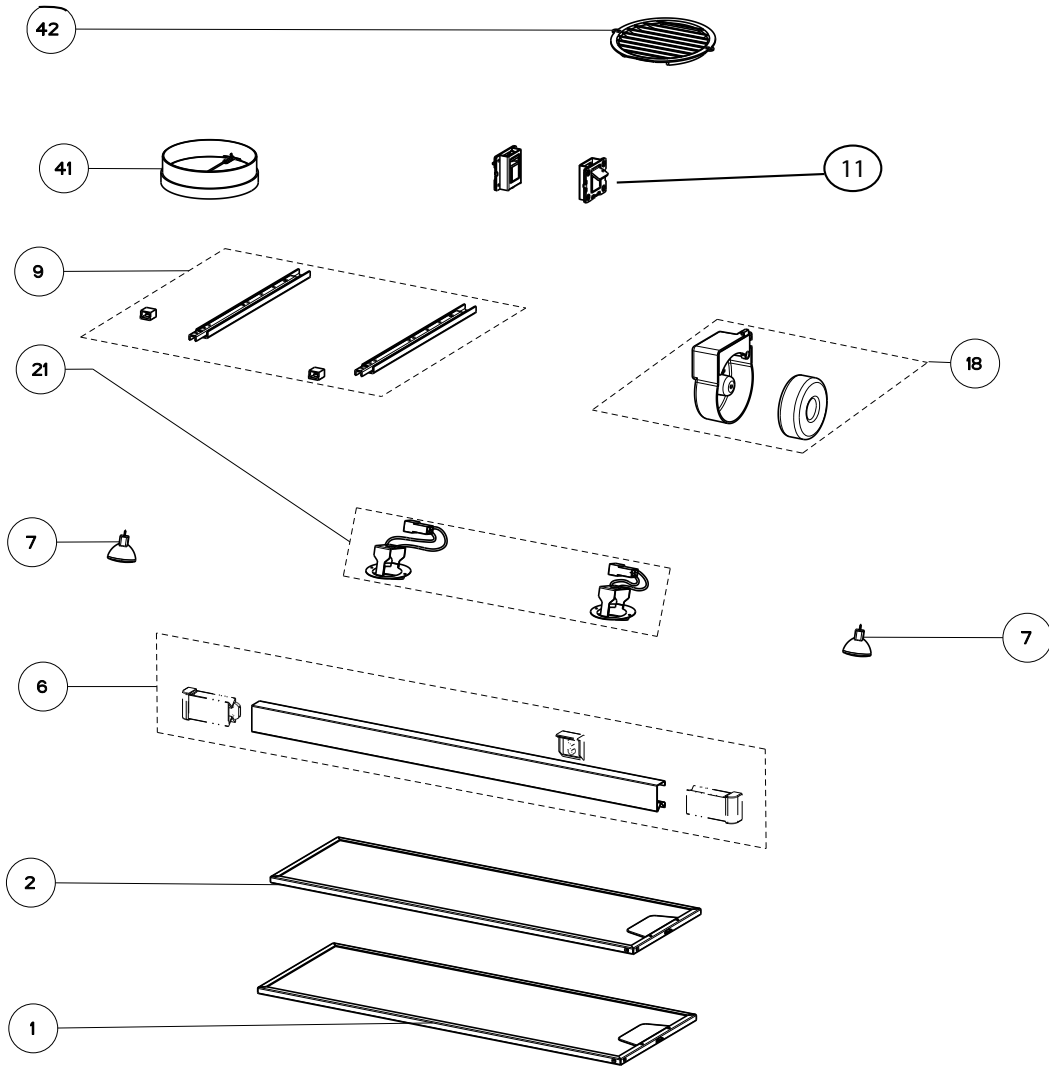

# CRISTAL 24 SS

## body components

	Model Number	CRIS24SS / 110.0065.830	
Key	Description	24	Qty Req.
1	Rear Grease Filter	133.0018.475	1
2	Front Grease Filter	133.0018.478	1
6	Front Panel Kit	133.0059.103	1
7	Halogen Lamp	133.0046.418	2
9	Sliding Guide Kit	133.0059.025	1
11	Hinge Clips Kit (2 in kit)	133.0078.993	1
18	Transformer Kit	133.0052.516	1
21	Lamp Holders Kit (2 in kit)	133.0060.539	1
41	Damper	133.0055.994	1
42	Ductless Vent Grate	133.0016.964	1

## control / motor components

199

399

	Model Number	CRIS24SS / 110.0065.830	
Key	Description	24	Qty Req.
199	Control Panel Kit	133.0067.035	1
302	Impeller Kit	133.0052.519	1
305	Motor Rubbers Kit (2 in kit)	133.0051.603	1
312	Capacitor	133.0060.648	1
399	Motor Group Kit	133.0052.518	1