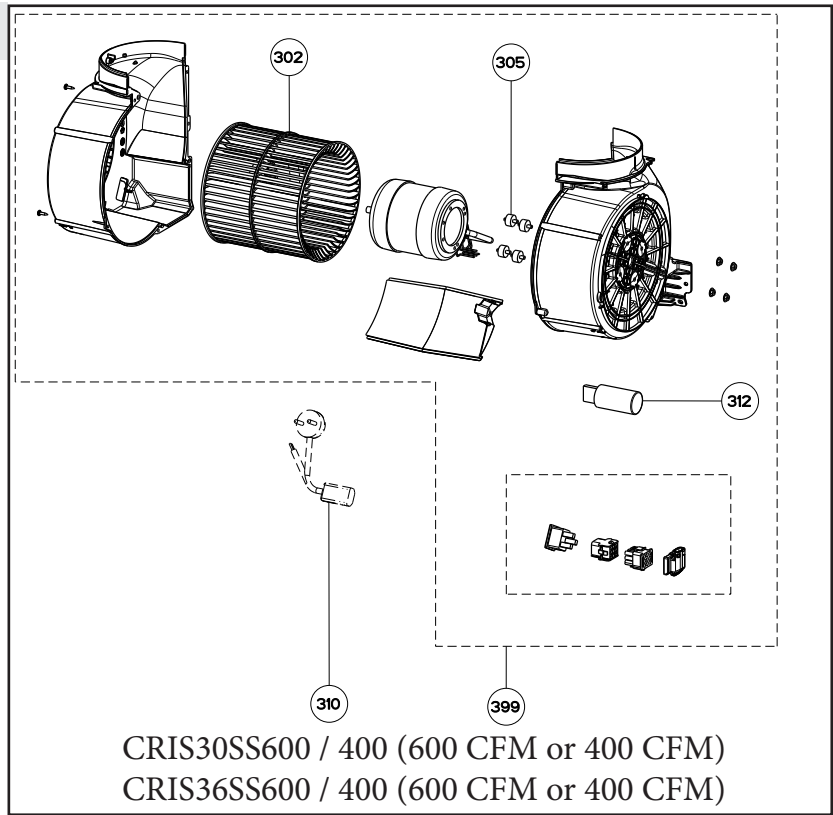

CRISTAL SS 30 / 36
motor components

	Model Number	CRIS30SS300	CRIS36SS300	CRIS30SS400	CRIS36SS400	CRIS30SS600	CRIS36SS600	
Key	Description	30	36	30	36	30	36	Qty Req.
302	Impeller Kit (2 in kit)	133.0178.632	133.0178.632	133.0502.222	133.0502.222	133.0052.799	133.0052.799	1
305	Rubber Motor Mount Kit			133.0051.603	133.0051.603	133.0051.604	133.0051.604	1
310	Power Cord	133.0381.468	133.0381.468	133.0381.468	133.0381.468	133.0381.468	133.0381.468	1
312	Capacitor	133.0071.827	133.0071.827	133.0060.648	133.0060.648	133.0060.648	133.0060.648	1
399	Motor Group Kit	133.0464.899	133.0464.899	133.0491.511	133.0491.511	133.0381.523	133.0381.523	1