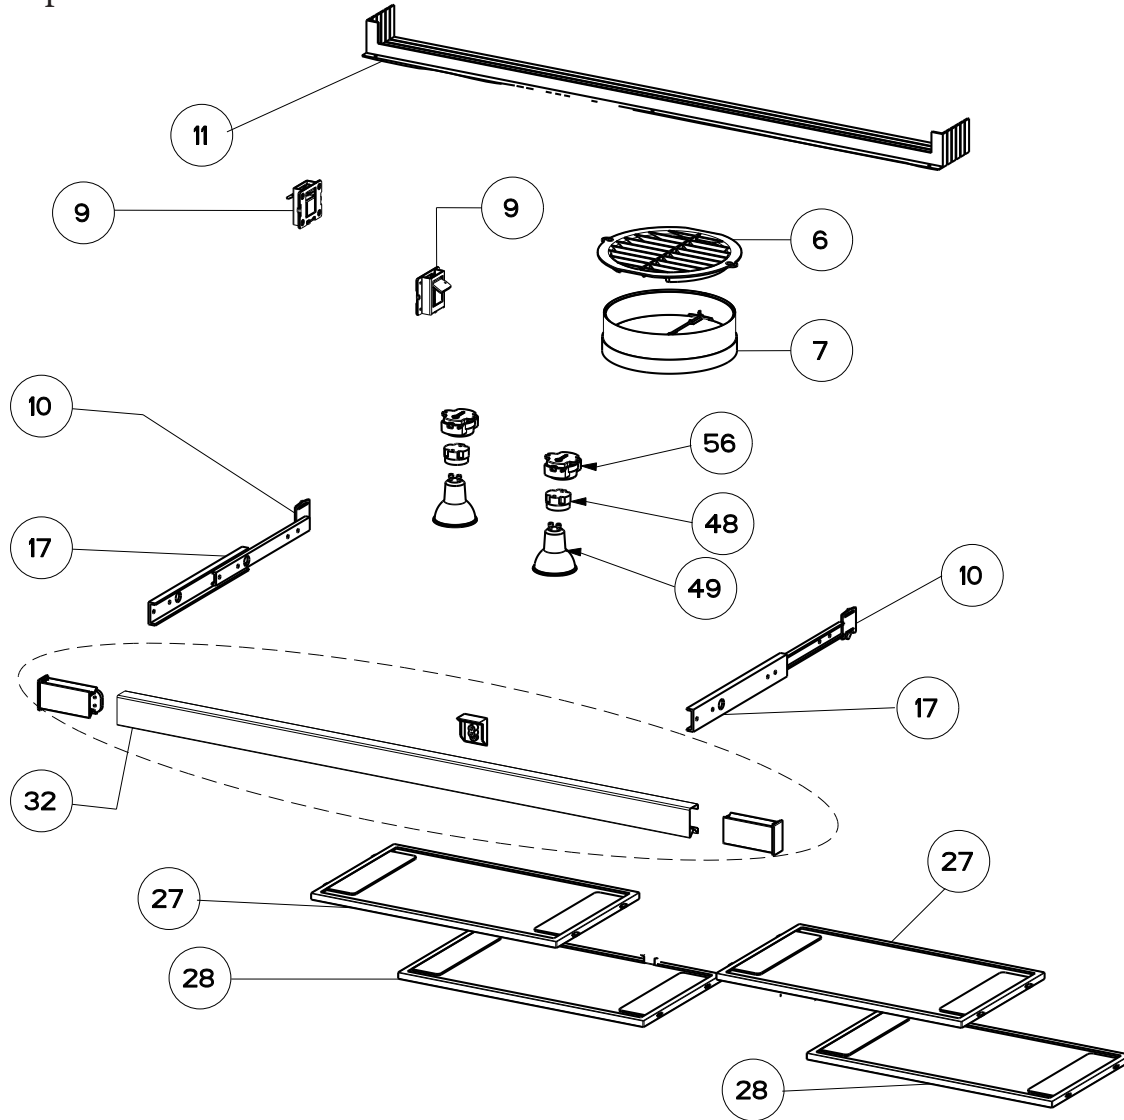

CRISTAL SS 30 / 36 - 2018

body components

	Model Number	CRIS30SS300	CRIS36SS300	CRIS30SS400	CRIS36SS400	CRIS30SS600	CRIS36SS600	
Key	Description	30	36	30	36	30	36	Qty Req.
6	Ductless Vent Grate	133.0016.964	133.0016.964	133.0016.964	133.0016.964	133.0016.964	133.0016.964	1
7	Damper	133.0055.994	133.0055.994	133.0055.994	133.0055.994	133.0055.994	133.0055.994	1
9	Hinge Clips Kit (2 in kit)	133.0078.993	133.0078.993	133.0078.993	133.0078.993	133.0078.993	133.0078.993	1
10	Limit Switch Kit	133.0073.613	133.0073.613	133.0073.613	133.0073.613	133.0073.613	133.0073.613	1
11	Plastic filler strips	133.0373.432	133.0434.595	133.0373.432	133.0434.595	133.0373.432	133.0434.595	1
17	Slide Guide	133.0068.113	133.0068.113	133.0068.113	133.0068.113	133.0068.113	133.0068.113	1
27	Front Grease Filters	133.0073.620	133.0073.623	133.0073.620	133.0073.623	133.0073.620	133.0073.623	2
28	Rear Grease Filters	133.0073.621	133.0073.624	133.0073.621	133.0073.624	133.0073.621	133.0073.624	2
32	Stainless Front Trim	133.0335.893	133.0335.895	133.0335.893	133.0335.895	133.0335.893	133.0335.895	1
48	Lampholder	133.0505.649	133.0505.649	133.0505.649	133.0505.649	133.0505.649	133.0505.649	1
49	LED Bulb	133.0486.867	133.0486.867	133.0486.867	133.0486.867	133.0486.867	133.0486.867	2
56	Lamp holder Support	133.0198.226	133.0198.226	133.0198.226	133.0198.226	133.0198.226	133.0198.226	2

control components

199

	Model Number	CRIS30SS300	CRIS36SS300	CRIS30SS400	CRIS36SS400	CRIS30SS600	CRIS36SS600	
Key	Description	30	36	30	36	30	36	Qty Req.
199	Control Board Kit	133.0336.159	133.0336.159	133.0336.159	133.0336.159	133.0336.159	133.0336.159	1