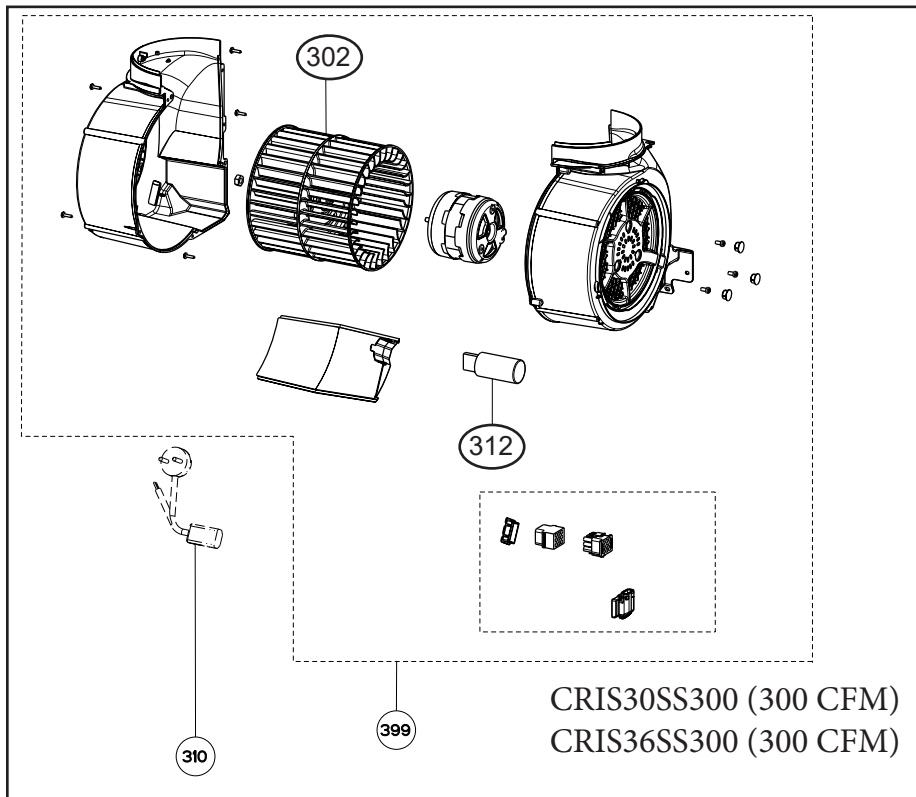

CRISTAL SS 30 / 36
motor components

	Model Number	CRIS30SS300	CRIS36SS300	CRIS30SS400	CRIS36SS400	CRIS30SS600	CRIS36SS600	
Key	Description	30	36	30	36	30	36	Qty Req.
302	Impeller Kit (2 in kit)	133.0178.632	133.0178.632	133.0502.222	133.0502.222	133.0052.799	133.0052.799	1
305	Rubber Motor Mount Kit			133.0051.603	133.0051.603	133.0051.604	133.0051.604	1
310	Power Cord	133.0381.468	133.0381.468	133.0381.468	133.0381.468	133.0381.468	133.0381.468	1
312	Capacitor	133.0071.827	133.0071.827	133.0060.648	133.0060.648	133.0060.648	133.0060.648	1
399	Motor Group Kit	133.0464.899	133.0464.899	133.0491.511	133.0491.511	133.0381.523	133.0381.523	1