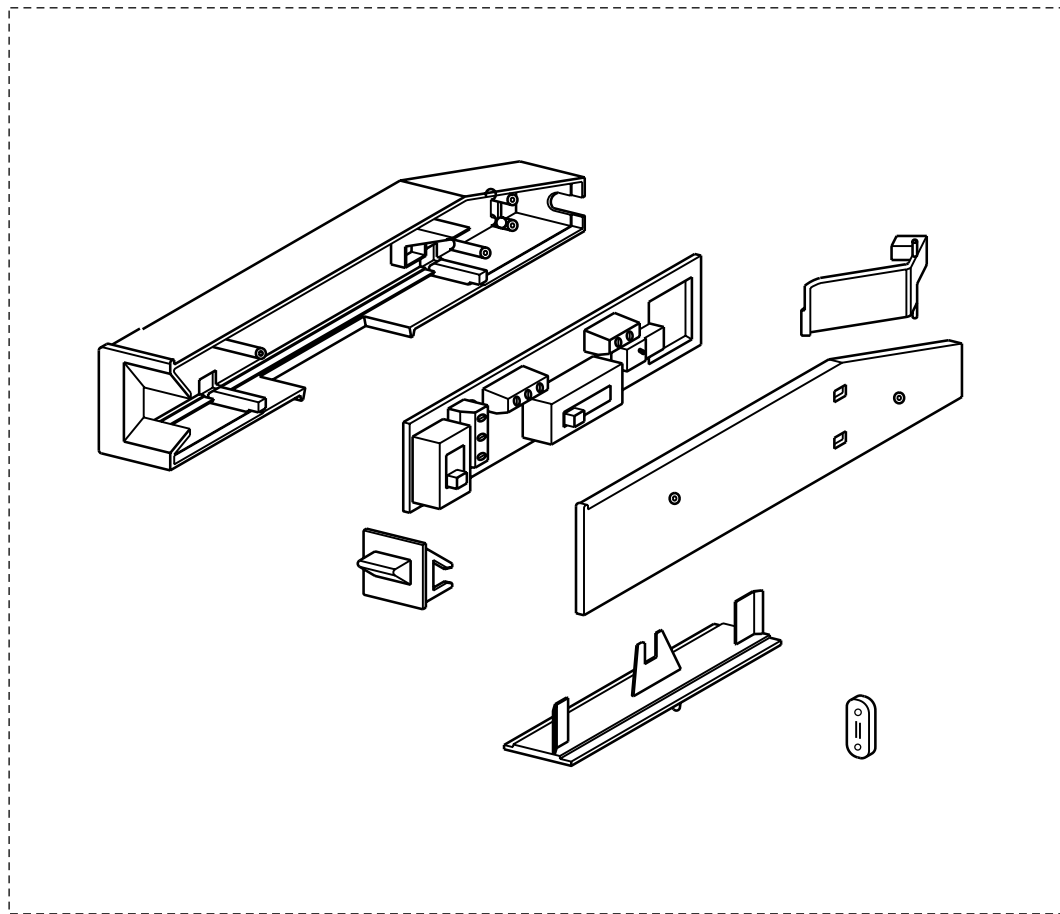

CRISTAL SS 30 / 36 - 2018

body components

	Model Number	CRIS30SS300	CRIS36SS300	CRIS30SS400	CRIS36SS400	CRIS30SS600	CRIS36SS600	
Key	Description	30	36	30	36	30	36	Qty Req.
6	Ductless Vent Grate	133.0016.964	133.0016.964	133.0016.964	133.0016.964	133.0016.964	133.0016.964	1
7	Damper	133.0055.994	133.0055.994	133.0055.994	133.0055.994	133.0055.994	133.0055.994	1
9	Hinge Clips Kit (2 in kit)	133.0078.993	133.0078.993	133.0078.993	133.0078.993	133.0078.993	133.0078.993	1
10	Limit Switch Kit	133.0073.613	133.0073.613	133.0073.613	133.0073.613	133.0073.613	133.0073.613	1
11	Plastic filler strips	133.0373.432	133.0434.595	133.0373.432	133.0434.595	133.0373.432	133.0434.595	1
17	Slide Guide	133.0068.113	133.0068.113	133.0068.113	133.0068.113	133.0068.113	133.0068.113	1
27	Front Grease Filters	133.0073.620	133.0073.623	133.0073.620	133.0073.623	133.0073.620	133.0073.623	2
28	Rear Grease Filters	133.0073.621	133.0073.624	133.0073.621	133.0073.624	133.0073.621	133.0073.624	2
32	Stainless Front Trim	133.0335.893	133.0335.895	133.0335.893	133.0335.895	133.0335.893	133.0335.895	1
48	Lampholder	133.0505.649	133.0505.649	133.0505.649	133.0505.649	133.0505.649	133.0505.649	1
49	LED Bulb	133.0486.867	133.0486.867	133.0486.867	133.0486.867	133.0486.867	133.0486.867	2
56	Lamp holder Support	133.0198.226	133.0198.226	133.0198.226	133.0198.226	133.0198.226	133.0198.226	2

control components

199

	Model Number	CRIS30SS300	CRIS36SS300	CRIS30SS400	CRIS36SS400	CRIS30SS600	CRIS36SS600	
Key	Description	30	36	30	36	30	36	Qty Req.
199	Control Board Kit	133.0336.159	133.0336.159	133.0336.159	133.0336.159	133.0336.159	133.0336.159	1