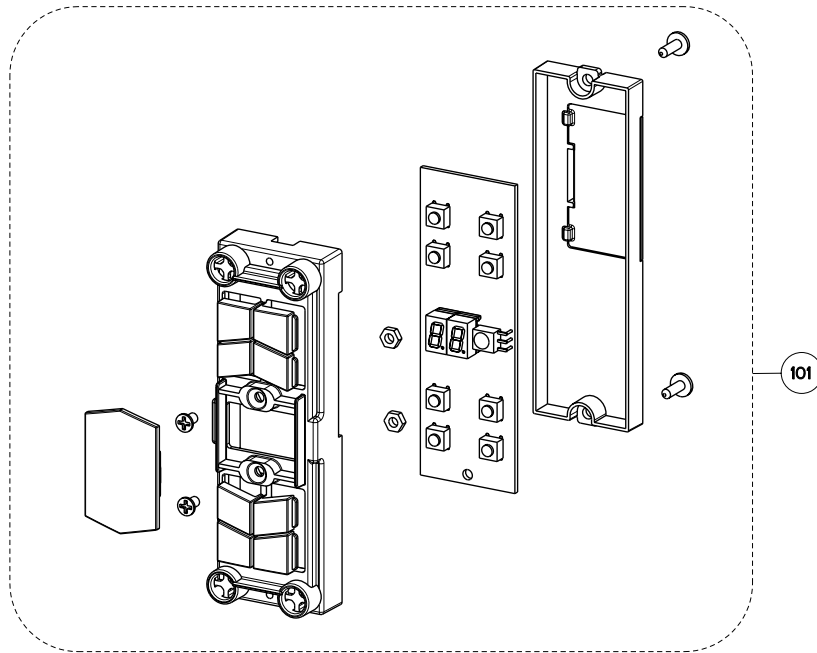

CYLINDRA ISOLA

body components

Key	Description	Model Number	Qty Req.
		CYLNIS15SS / 110.0166.589	
4	Hinge Pin Kit (2)	133.0017.004	1
5	Perimetric Panel	133.0021.010	1
7	Perimetric Hinge	133.0017.597	1
8	Halogen Bulb	133.0017.669	2
9	Upper Chimney	133.0041.779	1
10	Lower Chimney	133.0036.538	1
12	Damper	133.0055.994	1
27	Control Board	133.0052.878	1
36	Glass Kit Panel Holder	133.0017.779	1
37	Transformer Kit	133.0052.516	1
39	Lamp Cover	133.0021.012	1
45	Grease Filter	133.0017.598	1

CYLINDRA ISOLA

control components

Key	Description	Model Number	Qty Req.
101	Control Kit	CYLNIS15SS / 110.0166.589 133.0059.120	1

CYLINDRA ISOLA

motor components

Key	Description	Model Number	Qty Req.
303	Capacitor	CYLNIS15SS / 110.0166.589 133.0056.183	1
399	motor group	133.0056.182	1