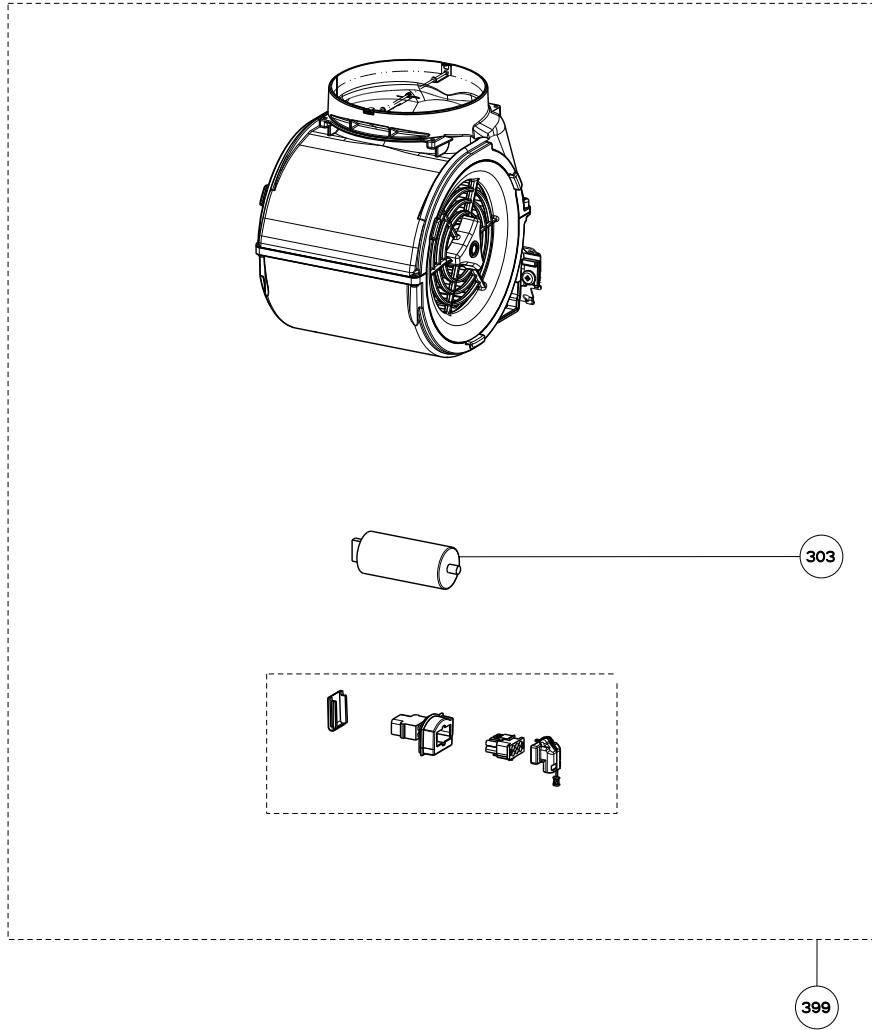

CYLINDRA ISOLA

body components

Key	Description	Model Number	Qty Req.
		CYLNIS15SS / 110.0166.589	
4	Hinge Pin Kit (2)	133.0017.004	1
5	Perimetric Panel	133.0021.010	1
7	Perimetric Hinge	133.0017.597	1
8	Halogen Bulb	133.0017.669	2
9	Upper Chimney	133.0041.779	1
10	Lower Chimney	133.0036.538	1
12	Damper	133.0055.994	1
27	Control Board	133.0052.878	1
36	Glass Kit Panel Holder	133.0017.779	1
37	Transformer Kit	133.0052.516	1
39	Lamp Cover	133.0021.012	1
45	Grease Filter	133.0017.598	1

CYLINDRA ISOLA

control components

Key	Description	Model Number	Qty Req.
101	Control Kit	CYLNIS15SS / 110.0166.589 133.0059.120	1

CYLINDRA ISOLA

motor components

Key	Description	Model Number	Qty Req.
303	Capacitor	CYLNIS15SS / 110.0166.589 133.0056.183	1
399	motor group	133.0056.182	1