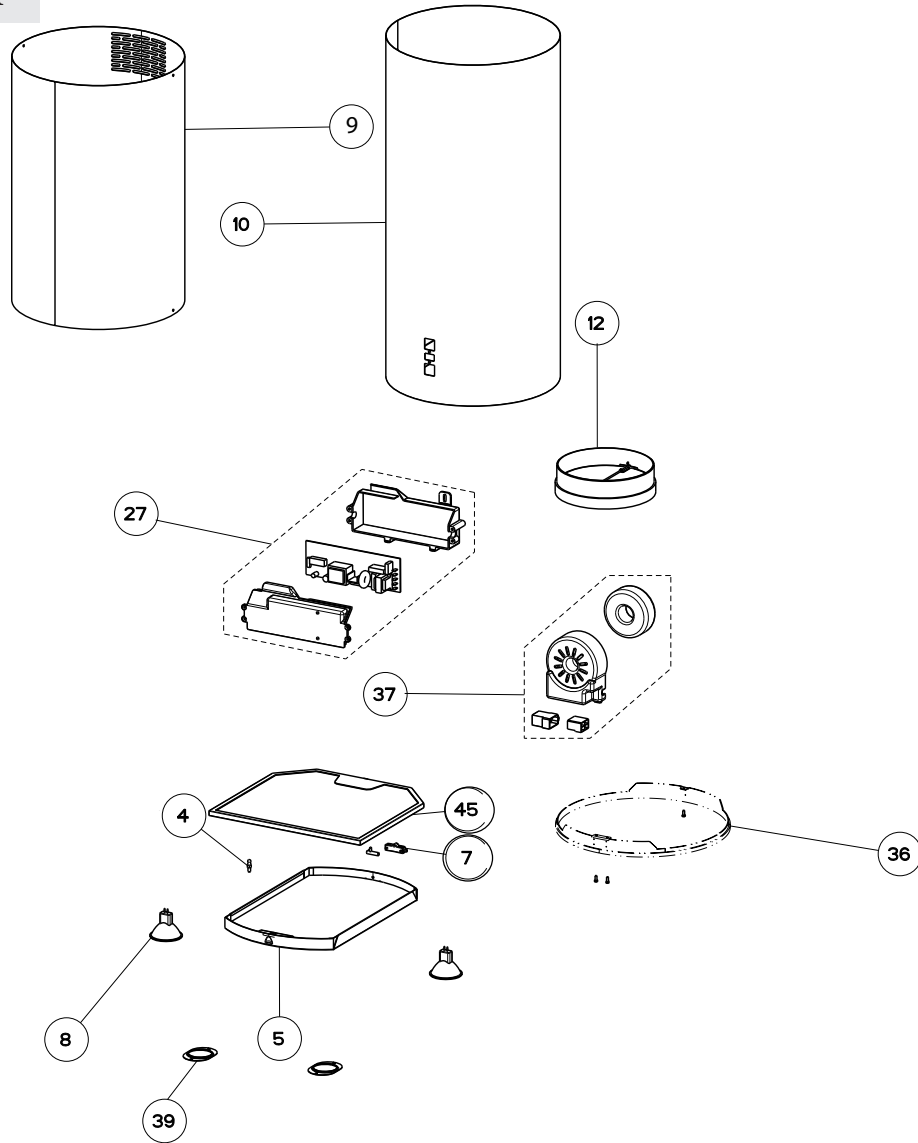

CYLINDRA ISOLA

body components

Key	Description	Model Number	Qty Req.
		CYLNIS15SS / 110.0166.589	
4	Hinge Pin Kit (2)	133.0017.004	1
5	Perimetric Panel	133.0021.010	1
7	Perimetric Hinge	133.0017.597	1
8	Halogen Bulb	133.0017.669	2
9	Upper Chimney	133.0041.779	1
10	Lower Chimney	133.0036.538	1
12	Damper	133.0055.994	1
27	Control Board	133.0052.878	1
36	Glass Kit Panel Holder	133.0017.779	1
37	Transformer Kit	133.0052.516	1
39	Lamp Cover	133.0021.012	1
45	Grease Filter	133.0017.598	1

CYLINDRA ISOLA

control components

Key	Description	Model Number	Qty Req.
101	Control Kit	CYLNIS15SS / 110.0166.589 133.0059.120	1

CYLINDRA ISOLA

motor components

Key	Description	Model Number	Qty Req.
303	Capacitor	CYLNIS15SS / 110.0166.589 133.0056.183	1
399	motor group	133.0056.182	1