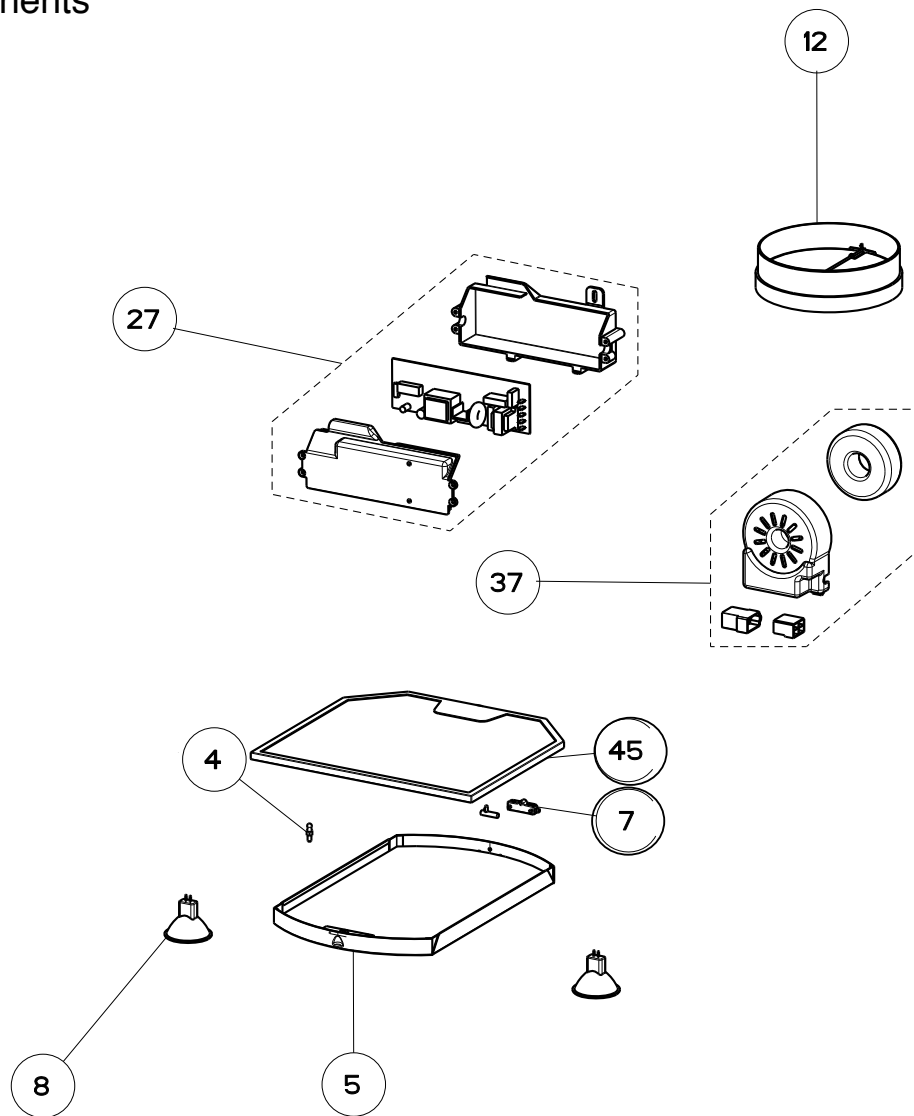

# CYLINDRA ISOLA

## body components

	Model Number	CYLNIS15SS / 110.0166.589	
Key	Description		Qty Req.
4	Hinge Pin Kit (2)	133.0017.004	1
5	Perimetric Panel	133.0021.010	1
7	Perimetric Hinge	133.0017.597	1
8	Halogen Bulb	133.0017.669	2
12	Damper	133.0055.994	1
27	Control Board	133.0052.878	1
37	Transformer Kit	133.0052.516	1
45	Grease Filter	133.0017.598	1

**CYLINDRA ISOLA**  
control components

	Model Number	CYLNIS15SS / 110.0166.589	
Key	Description		Qty Req.
101	Control Kit	133.0059.120	1