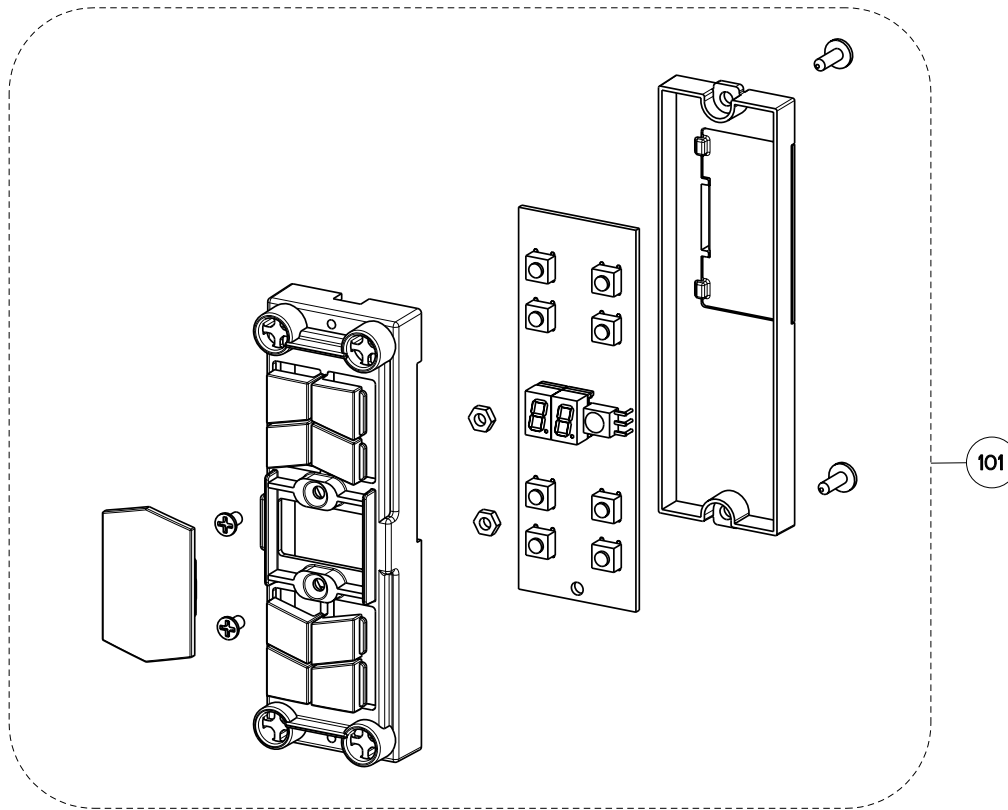

# CYLINDRA ISOLA

## body components

	Model Number	CYLNIS15SS / 110.0166.589	
Key	Description		Qty Req.
4	Hinge Pin Kit (2)	133.0017.004	1
5	Perimetric Panel	133.0021.010	1
7	Perimetric Hinge	133.0017.597	1
8	Halogen Bulb	133.0017.669	2
12	Damper	133.0055.994	1
27	Control Board	133.0052.878	1
37	Transformer Kit	133.0052.516	1
45	Grease Filter	133.0017.598	1

**CYLINDRA ISOLA**  
control components

	Model Number	CYLNIS15SS / 110.0166.589	
Key	Description		Qty Req.
101	Control Kit	133.0059.120	1