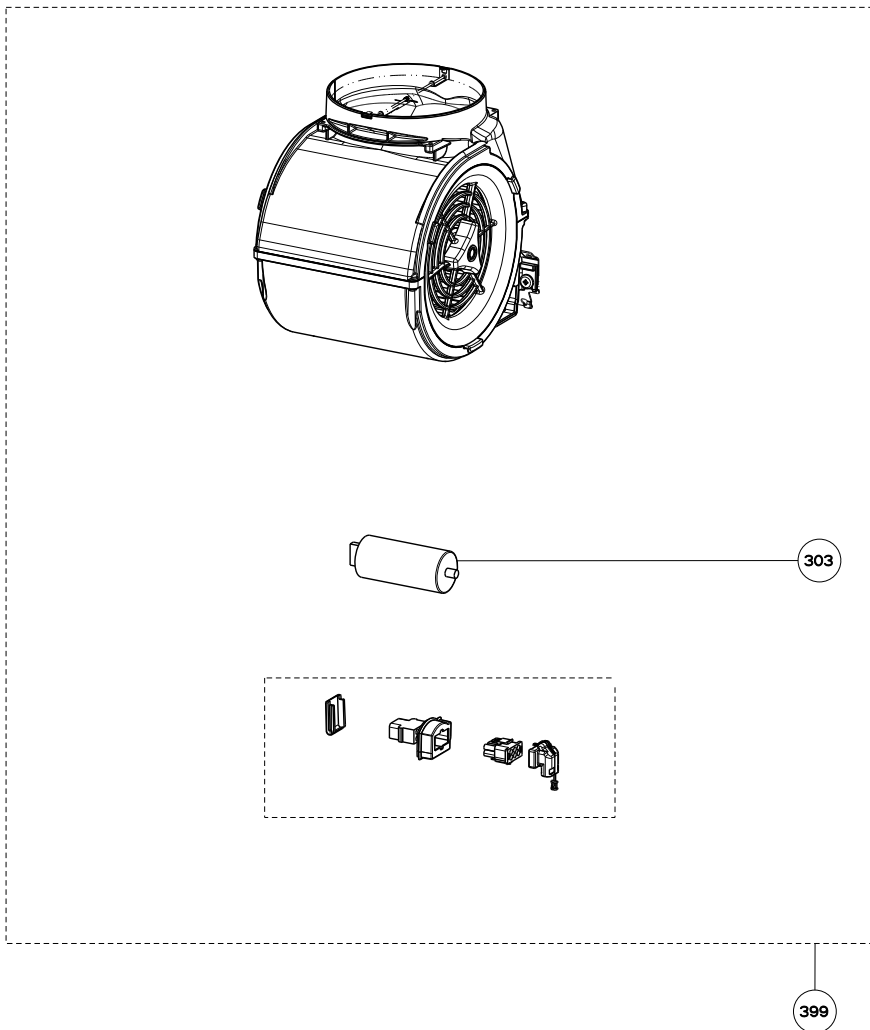

CYLINDRA ISOLA

motor components

	Model Number	CYLNIS15SS / 110.0166.589	
Key	Description		Qty Req.
303	Capacitor	133.0056.183	1
399	motor group	133.0056.182	1