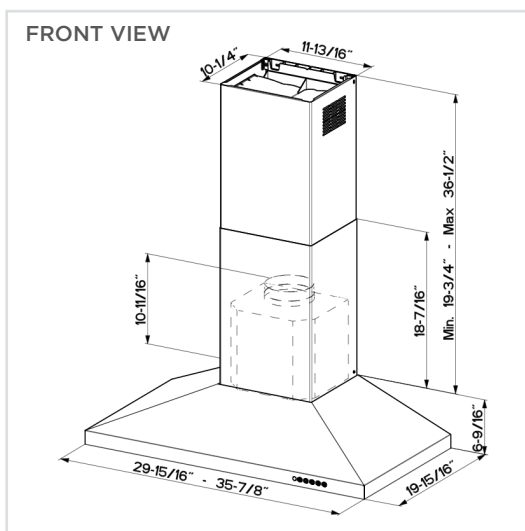

DIMENSIONAL DRAWINGS