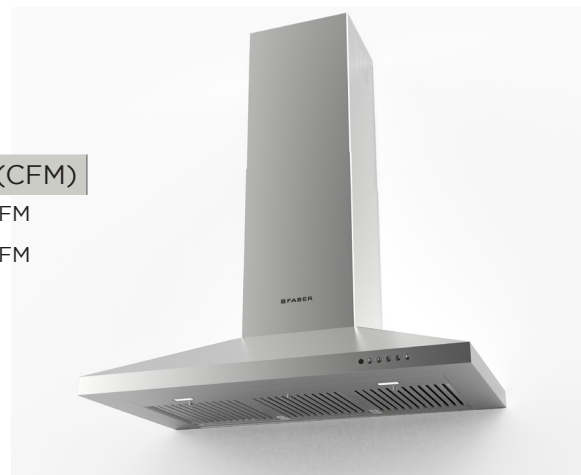

DAMA

WALL HOOD

ATTRACTIVE, SLIM, FEATURE-PACKED DESIGN

Slim, seamless, stylish - this Energy-Efficient canopy hood will look right in any home. Designed with the Sound PRO Blower for a quieter run. It's easy to install and simple to operate, thanks to the updated chrome buttons and optional remote control.

AVAILABLE MODELS

Model #	FUN #	Size / Color	Motor Class (CFM)
DAMA30SSV2	320.0679.087	30" Stainless Steel	295/395/600 CFM
DAMA36SSV2	320.0679.088	36" Stainless Steel	295/395/600 CFM

NEW STYLISH, FLUSH **ENERGY-EFFICIENT** LED LIGHTING AND CHROME CONTROLS OFFER EXCEPTIONAL LIGHTING TO THE COOKTOP

MODEL	FUN #	SIZE/MATERIAL	MOTOR CLASS
DAMA30SSV2	320.0679.087	30" Stainless Steel	295/395/600 CFM
DAMA36SSV2	320.0679.088	36" Stainless Steel	295/395/600 CFM

FEATURES		PERFORMANCE		ACCESSORIES
Dimensions		Motor		HIGH3
Ceiling Height	Min 24" OFF - 7' $\frac{7}{16}$ " Max 30" OFF - 9' $\frac{1}{16}$ "	No. of Fan Speeds	4 Speed	High Ceiling Kit to 11'
Canopy Depth-Height	19' $\frac{15}{16}$ " D x 6' $\frac{9}{16}$ " H	Motor Class	295/395/600	DUCT4
Ducting		Variable Air Management	Ability to set to 295, 395, 600 CFM	Ductless Conversion Kit
Type	Ducted/Ductless with DUCT4 kit	Sound PRO Motor	Yes	FILTER2
Duct Size	Top 6" Round	Display		Replacement Charcoal Filter
Lighting		Controls	Electronic with White LED	MUDAMPER6
Type	Energy-Efficient LED	Intensive Speed	10 Minutes	6" Make-up Air Kit
# of Bulbs	Two - 1 Watt - 1 Level	Delay Shut-off	15 Minutes	MUDAMPER8
Grease Filters		Other		8" Make-up Air Kit
Filter Type	Stainless Steel Baffle	ADA Compliant	With Remote Control	REMORIG
Dishwasher Safe	Yes	Remote Control	Purchase Separately	Wireless Remote Control
		Power Cord	Included	WIREBOX
				Fixed Wiring Box