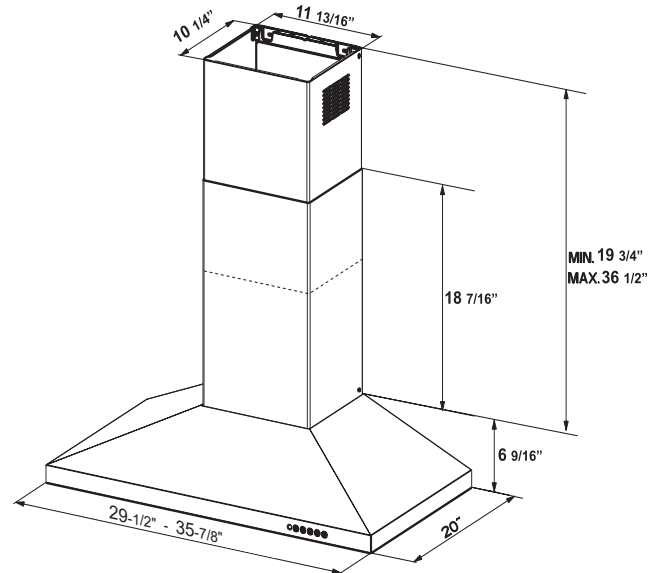

Ducted / Ductless

PERFORMANCE

SPEED	1	2	3	BOOST
CFM	150	295	395	560
Sones	2.8	4.3	6.0	7.5

MIN / MAX CEILING HEIGHTS

	DUCTED	RECIRC	HIGH CEILING
Min @ 24" OFF	7' 2 5/16"	7' 7 1/16"	9' 1 9/16"
Max @ 30" OFF	9' 1/16"	9' 1/16"	11' 2 5/8"

ACCESSORIES

FILTER2 - Charcoal Filter Kit

High quality charcoal filter for use when recirculating the air back into the kitchen. Filters out odor and should be replaced every 6 months.

MUDAMPER6 / MUDAMPER8 - Universal Make-Up Air Damper

Satisfies make-up air requirements, this kit uses an air switch to activate the make-up air damper to open and bring fresh air into the home when the hood fan is on. It then closes tightly when the hood is off. The CFM level is not reduced with this accessory.

HIGH3 - High Ceiling Chimney Kit

Extends the chimney for high ceilings up to 11' 4"

REMORIG- Remote Control

Control all features of the hood from the convenience of a wireless remote control.

DUCT4

Ductless Conversion Kit

To convert the Dama to ductless, this kit includes charcoal filters and a diverter to send the air thru the side grates on the upper chimney.

WIREBOX - Fixed Wiring Box

Replace the power cord with a hard wired box to power the range hood.