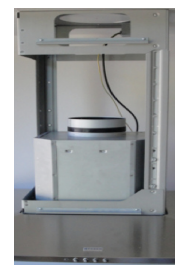

Island Structure

This solid internal support structure makes a simple, adjustable and safe.