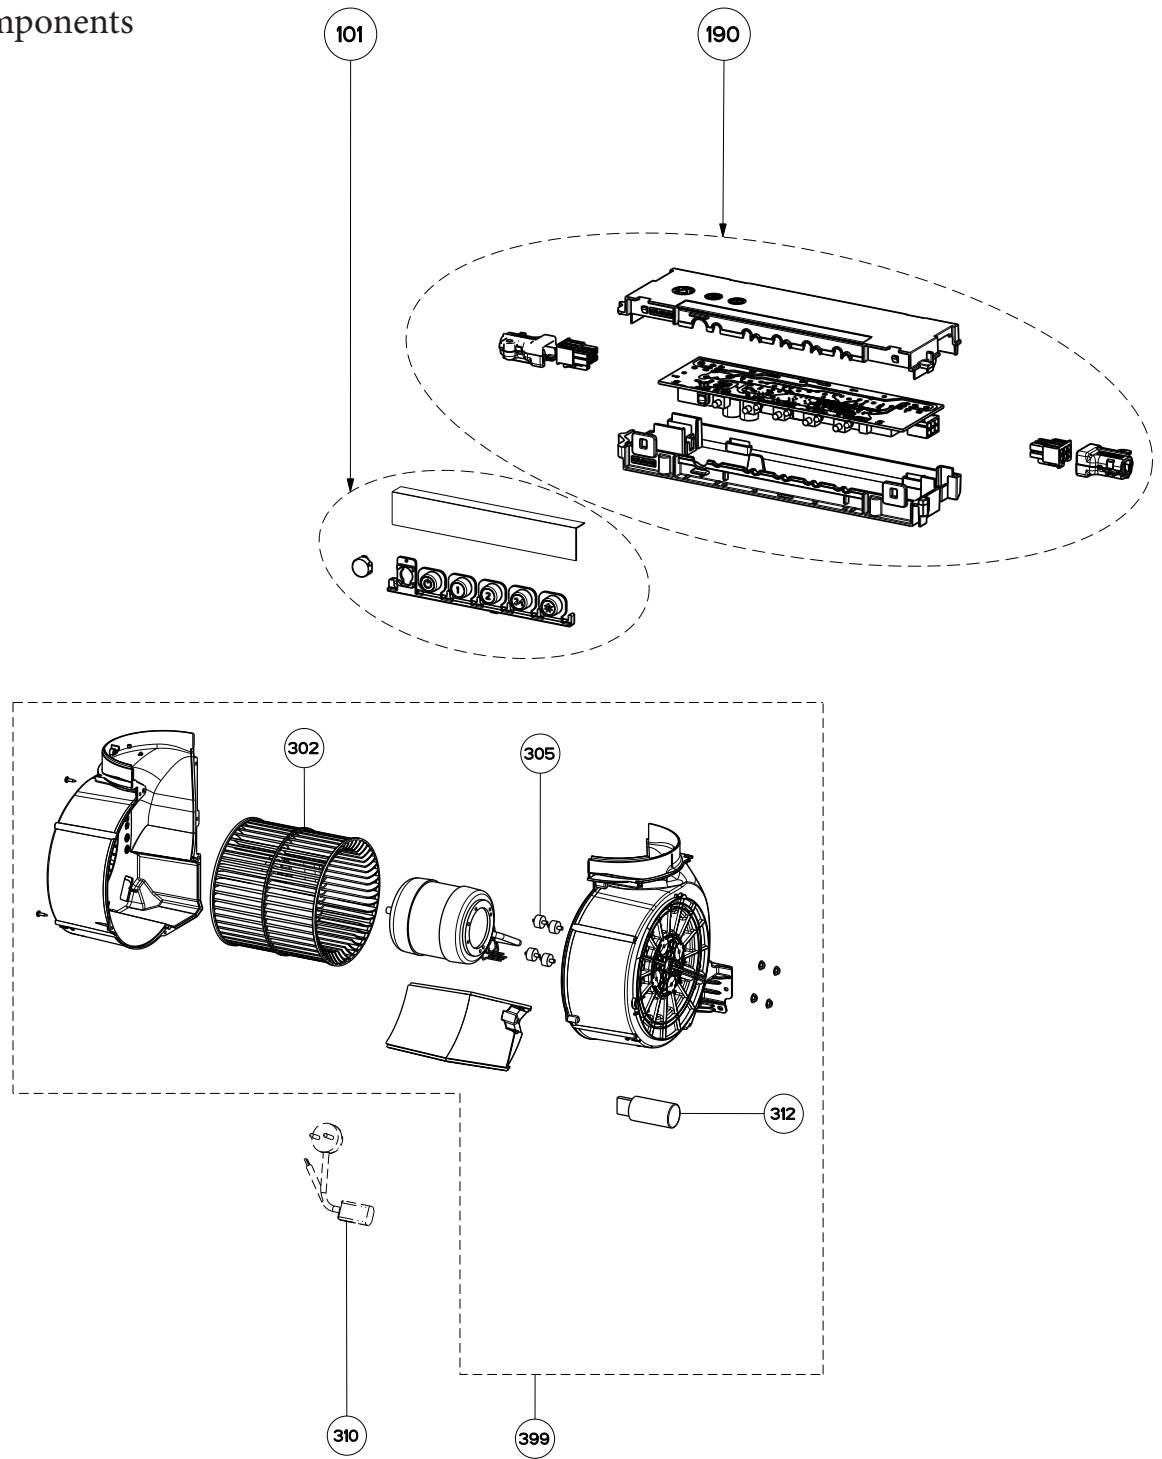

INCA HC 2019 SSV

body components

	Model Number	INHC29SSV	INHC35SSV	
Key	Description	29 Stainless	35 Stainless	Qty Req.
1	Grease Filters	133.0189.437	133.0189.437	3
10	Hinge Clip Kit (2 in kit)	133.0078.993	133.0078.993	1
11	Rubber Stopper	133.0017.608	133.0017.608	1
21	Vent Grate	133.0016.964	133.0016.964	1
22	Damper	133.0055.994	133.0055.994	1
33	LED Bulb	133.0486.867	133.0486.867	2
36	Lamp Holder	133.0380.507	133.0380.507	1
39	Lamp holder Support	133.0198.226	133.0198.226	2
69	Bulb Clip	133.0200.447	133.0200.447	1

INCA HC 2019 SSV

switch / motor components

Key	Model Number	INHC29SSV	INHC35SSV	
Key	Description	29 Stainless	29 Stainless	Qty Req.
101	Control Button Kit	133.0380.478	133.0380.478	1
190	Control Board Kit	133.0524.811	133.0524.811	1
302	Impeller Kit	133.0052.799	133.0052.799	1
305	Rubber Motor Mount	133.0051.604	133.0051.604	1
310	Power Cord	133.0381.468	133.0381.468	1
312	25 MF Capacitor	133.0060.648	133.0060.648	1
399	Motor Kit SSV	133.0554.637	133.0554.637	1