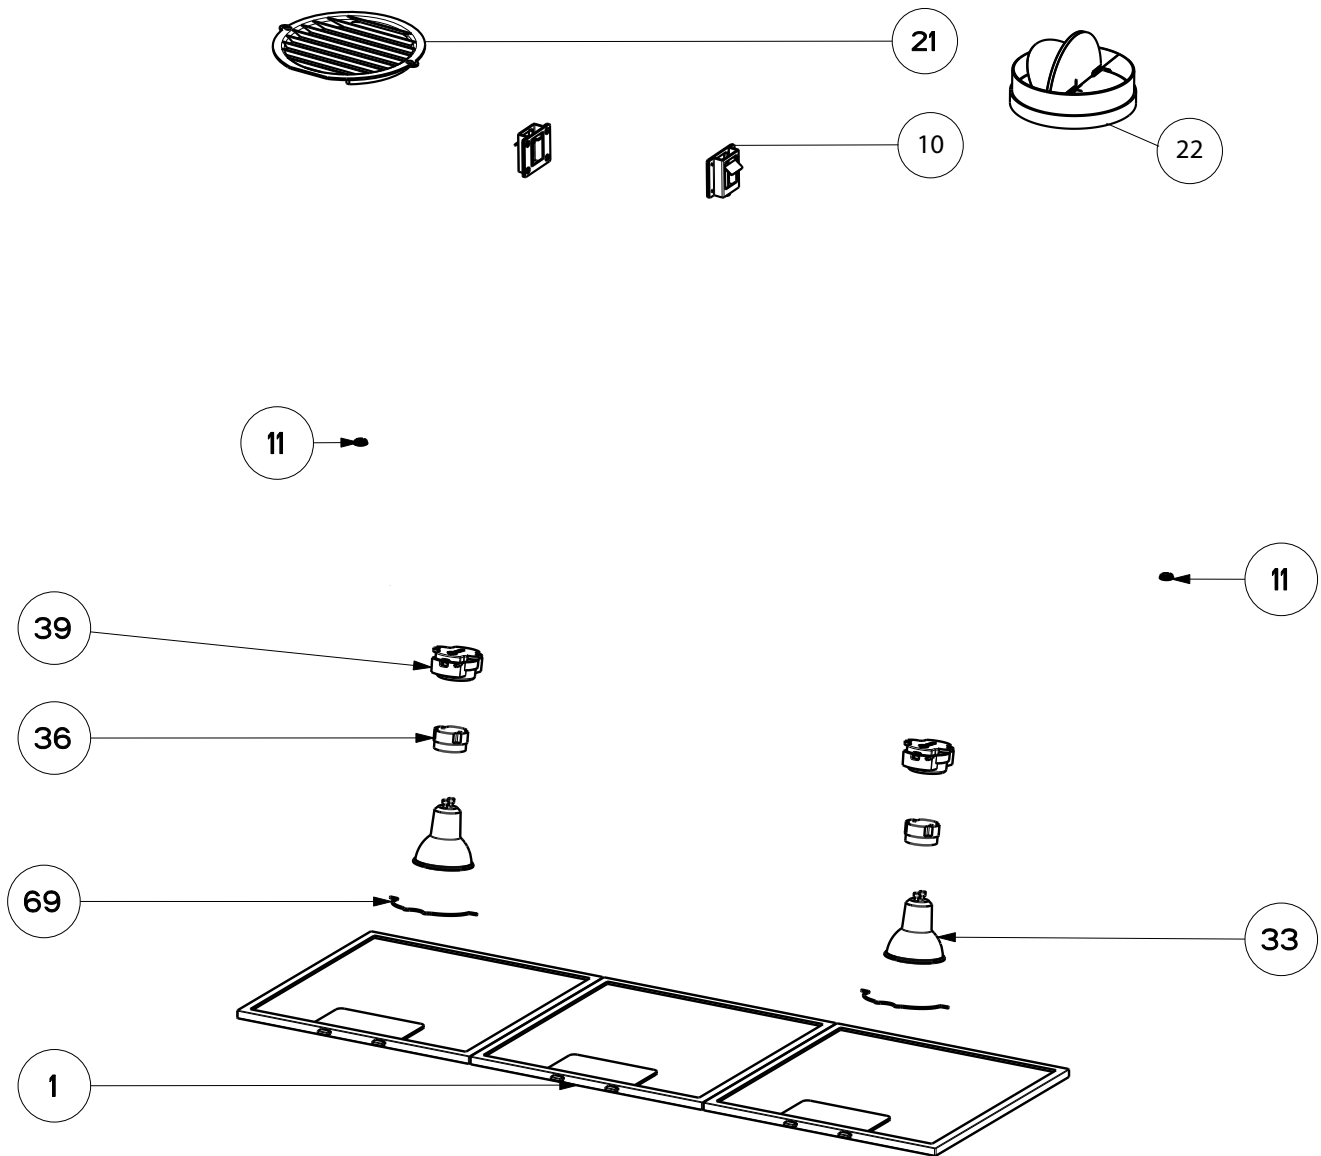

INCA HC 2019 SSV

body components

	Model Number	INHC29SSV	INHC35SSV	
Key	Description	29 Stainless	35 Stainless	Qty Req.
1	Grease Filters	133.0189.437	133.0189.437	3
10	Hinge Clip Kit (2 in kit)	133.0078.993	133.0078.993	1
11	Rubber Stopper	133.0017.608	133.0017.608	1
21	Vent Grate	133.0016.964	133.0016.964	1
22	Damper	133.0055.994	133.0055.994	1
33	LED Bulb	133.0486.867	133.0486.867	2
36	Lamp Holder	133.0380.507	133.0380.507	1
39	Lamp holder Support	133.0198.226	133.0198.226	2
69	Bulb Clip	133.0200.447	133.0200.447	1

INCA HC 2019 SSV

switch / motor components

Key	Model Number	INHC29SSV	INHC35SSV	
Key	Description	29 Stainless	29 Stainless	Qty Req.
101	Control Button Kit	133.0380.478	133.0380.478	1
190	Control Board Kit	133.0524.811	133.0524.811	1
302	Impeller Kit	133.0052.799	133.0052.799	1
305	Rubber Motor Mount	133.0051.604	133.0051.604	1
310	Power Cord	133.0381.468	133.0381.468	1
312	25 MF Capacitor	133.0060.648	133.0060.648	1
399	Motor Kit SSV	133.0554.637	133.0554.637	1