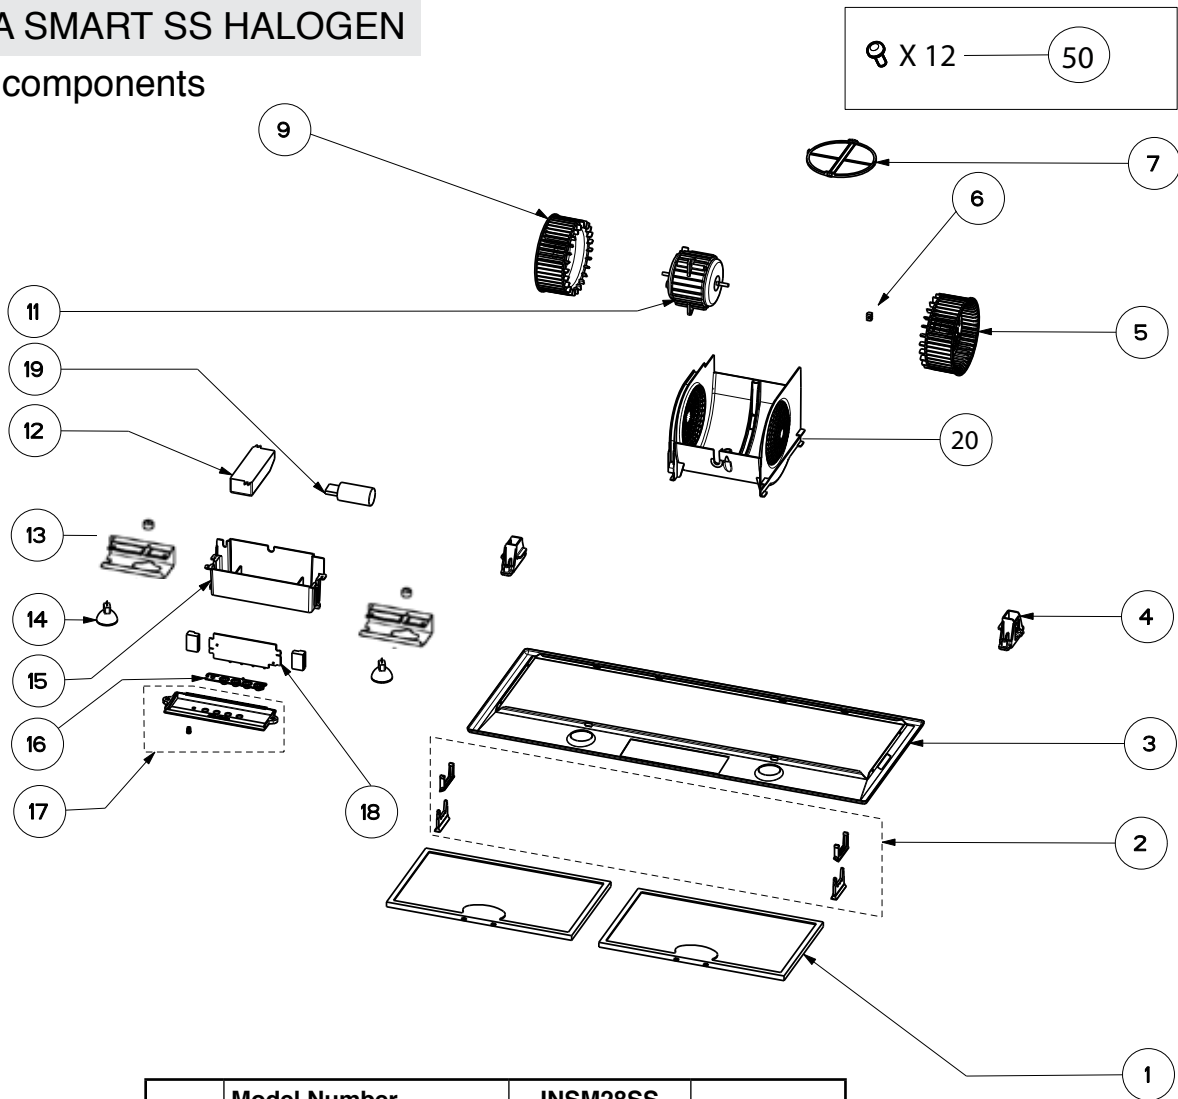

# INCA SMART SS HALOGEN

## body components

	Model Number	INSM28SS	
Key	Description	28 SS	Qty Req.
1	Grease filter	133.0064.533	2
2	Support latch kit	133.0064.071	2
3	Filter support frame	133.0066.980	1
4	Mounting bracket kit	133.0017.051	1
5	Right Impeller (DX)	133.0060.910	1
6	Motor rubber kit (5 in kit)	133.0016.966	1
7	Damper	133.0056.177	1
9	Left Impeller (SX)	133.0060.909	1
11	Motor	133.0184.469	1
12	Transformer	133.0174.154	1
13	Lamp holder	133.0056.189	2
14	Halogen Lamp	133.0016.871	2
15	Switch support box	133.0184.468	1
16	Switch button kit	133.0078.943	1
17	Switch box cover kit	133.0184.466	1
18	Switchboard	133.0184.467	1
19	Capacitor	133.0068.611	1
20	Blower motor Housing	133.0016.931	1
50	Mounting Kit Screws Inca	133.0084.481	1