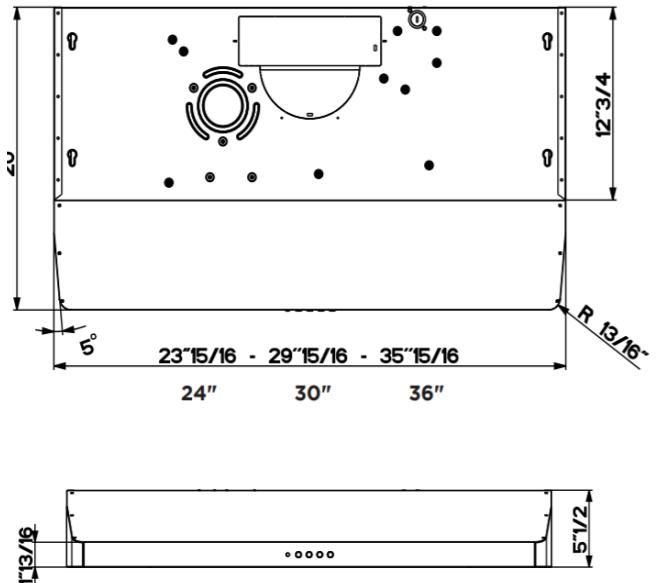

PERFORMANCE

SPEED	1	2	3
CFM	90	190	290
Sones	3.5	5.0	6.6

WARNING! Product specifications are subject to change without notification. Consult the installation instructions before you begin installing this range hood. * Check local make up air codes for guidelines.

made in Italy