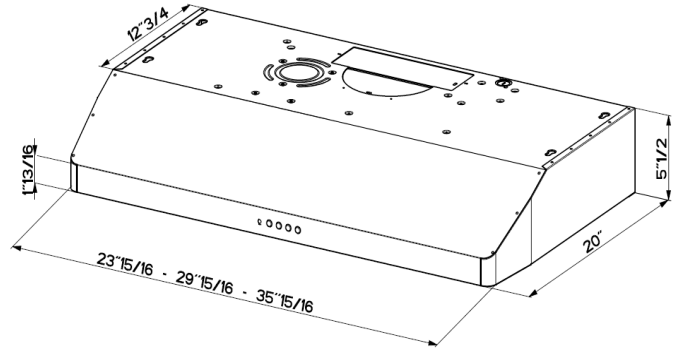

LEVANTE 1 SPECIFICATIONS

UNDER CABINET RANGE HOOD

FABER
AIR MATTERS

DIMENSIONS

Canopy Depth / Height	20" d / 5 1/2" h
Convertible To Ductless / Recirculating	no
Controls	3 speed push
Lighting	2 x 35 (w) halogen
Ducting Top / Rear (Back)	7" round (top) / 3 1/4" x 10" (top or back)
Grease Filters	dishwasher safe mesh
AC Power	260 watts / 2.1 amps
Ducting Rear Vent (Vari-Duct)	3 1/4 X 10" Rectangle
10 Min. Intensive Speed	yes
Fixed Wiring Box	yes
ADA Compliant	no