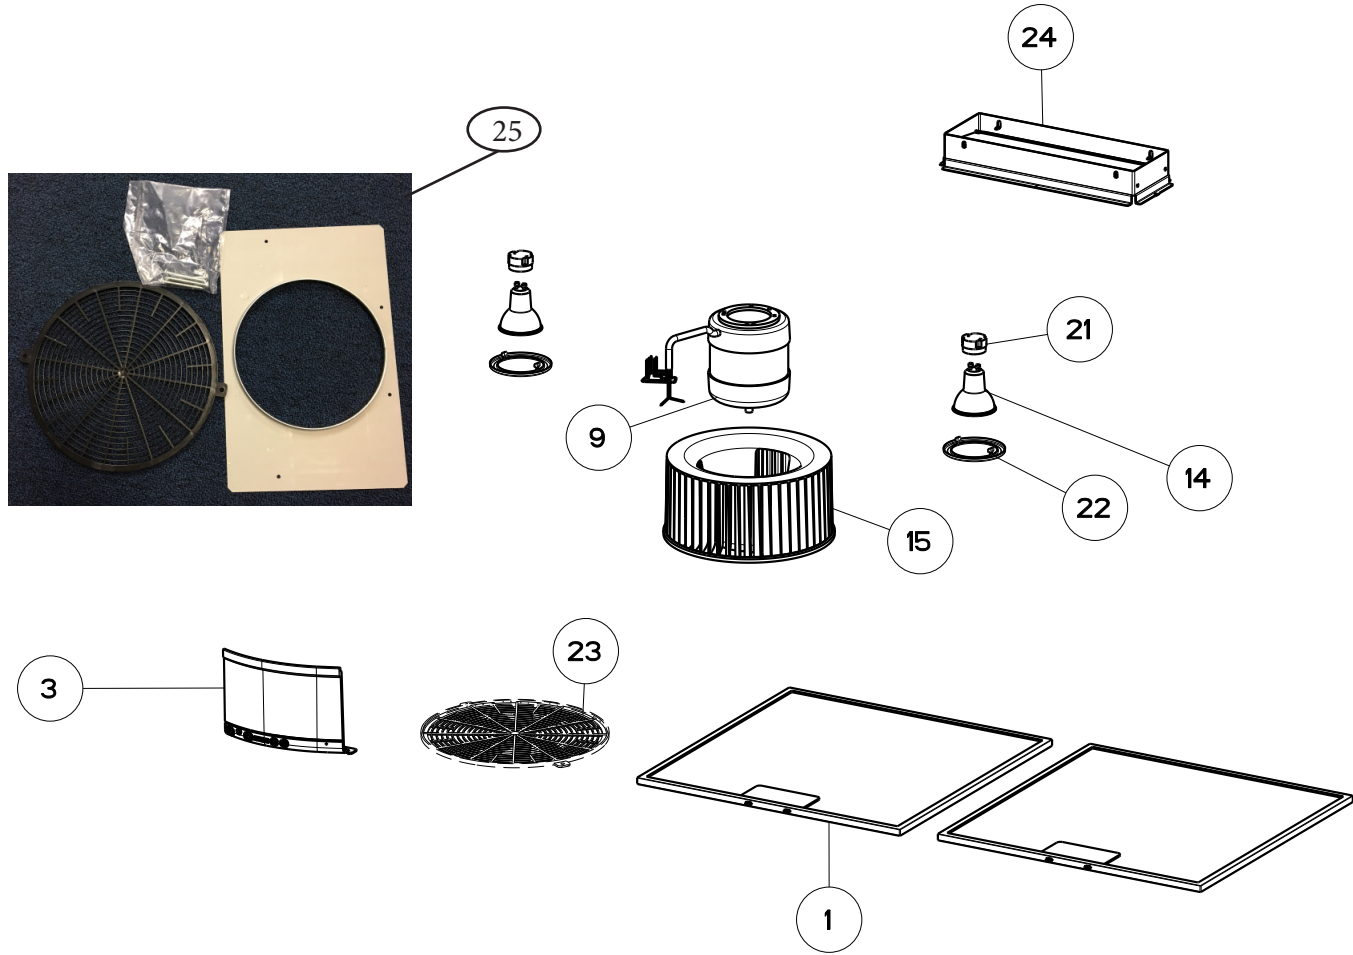

## body components

Key	Model Number	LEVANTE 1			LEVANTE 2		LEVANTE 2 PLUS		Qty Req.
		LEVA24WH300-B LEVA24SS300-B	LEVA30WH300-B LEVA30BK300-B LEVA30SS300-B	LEVA36WH300-B LEVA36BK300-B LEVA36SS300-B	LEVT30SS400-B	LEVT36SS400-B	LEVL30SS400	LEVL36SS400	
1	Grease Filter	133.0380.473	133.0380.474	133.0380.476	133.0380.472	133.0380.475	133.0380.472	133.0380.475	2
3	Motor Plate Air Deflector	133.0486.877	133.0486.877	133.0486.877	133.0486.877	133.0486.877	133.0486.877	133.0486.877	1
9	Motor	133.0380.477	133.0380.477	133.0380.477	133.0380.480	133.0380.480	133.0380.480	133.0380.480	1
14	Halogen Lamp 35W GU10	133.0380.488	133.0380.488	133.0380.488	133.0380.488	133.0380.488	NA	NA	2
14	LED Lamp 5 W GU10	NA	NA	NA	NA	NA	133.0486.867	133.0486.867	2
15	Impeller	133.0380.490	133.0380.490	133.0380.490	133.0380.490	133.0380.490	133.0380.490	133.0380.490	1
21	Lampholder	133.0380.507	133.0380.507	133.0380.507	133.0380.507	133.0380.507	133.0380.507	133.0380.507	2
22	Spotlight Ring	133.0380.508	133.0380.508	133.0380.508	133.0380.508	133.0380.508	133.0380.508	133.0380.508	2
23	Motor Protection Grid	133.0435.565	133.0435.565	133.0435.565	133.0435.565	133.0435.565	133.0435.565	133.0435.565	1
24	Damper (Rectangular)	133.0391.292	133.0391.292	133.0391.292	133.0391.292	133.0391.292	133.0391.292	133.0391.292	1
25	Hardware Kit	133.0000.002	133.0000.002	133.0000.002	133.0000.002	133.0000.002	133.0000.002	133.0000.002	1