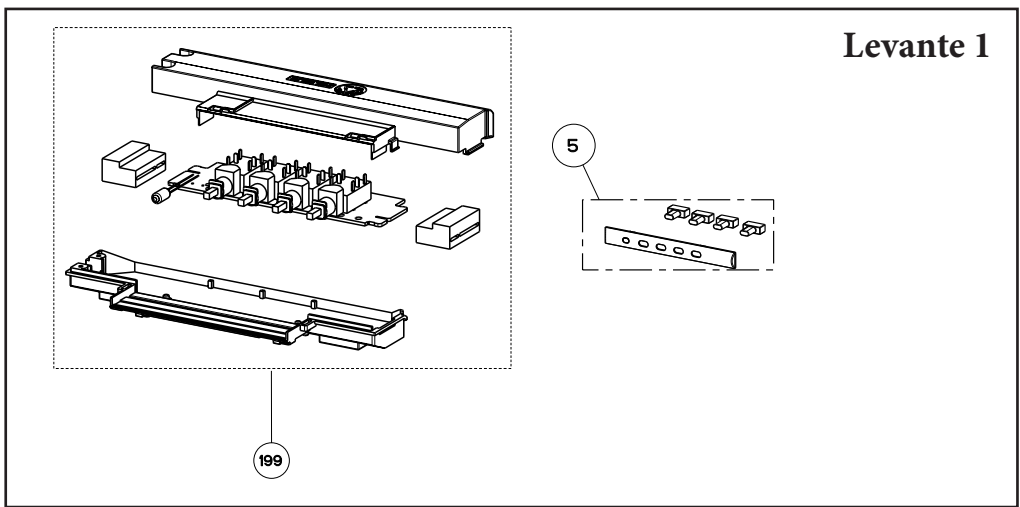

LEVANTE (1, 2, 2 PLUS)

switch components

		LEVANTE 1			LEVANTE 2		LEVANTE 2 PLUS		
	Model Number	LEVA24WH300-B LEVA30WH300-B LEVA36WH300-B	LEVA30BK300-B LEVA36BK300-B	LEVA24SS300-B LEVA30SS300-B LEVA36SS300-B	LEVT30SS400-B	LEVT36SS400-B	LEVL30SS400	LEVL36SS400	
Key	Description	White	Black	Stainless	30 Stainless	36 Stainless	30 Stainless	36 Stainless	Qty Req.
5	Levante 1 Control Button Kit	133.0380.481	133.0084.930	133.0059.157					1
199	Levante 1 Control Board Kit	133.0380.471	133.0380.471	133.0380.471					1
101	Levante 2 Control Button Kit				133.0380.478	133.0380.478	133.0380.478	133.0380.478	1
190	Levante 2 Control Board Kit				133.0381.773	133.0381.773	133.0524.811	133.0524.811	1