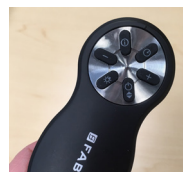

Levante 2 (LEVT) IS convertible to ductless

KEY FEATURES

Back-lit electronic controls
Back-lit electronic controls with a White LED light to indicate the current speed

LED Lights
Energy efficient 1 watt LED lighting

Remote Control (optional)
Control all features of the hood from the convenience of a wireless remote control (sold separately)

Stainless Mesh grease filters
Dishwasher safe stainless covered mesh grease filters capture grease and allow for easy clean up in the dishwasher