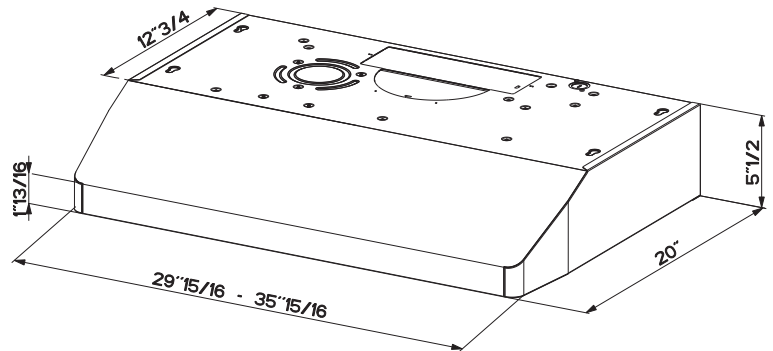

LEVANTE 2+ UNDER CABINET RANGE HOOD

SPECIFICATIONS

depth / height	20" d / 5 1/2" h
convertible to ductless / recirculating	<i>NO - Ducted ONLY</i>
controls	4 speed electronic w/ white led
lighting	2 x 1 (w) LED - one level
ducting top / rear (back)	7" round (top) / 3 1/4" x 10" (top or back)
grease filters	dishwasher safe stainless mesh
10 minute intensive speed	yes
Make up air compliant	yes - 400 CFM and under (check codes)
15 minute auto shut off	yes
ADA compliant	yes (with remote control purchase)
AC power	350 watts / 2.9 amps

DIMENSIONS

Top View

Front View

Side View

PERFORMANCE

SPEED	1	2	3	BOOST
CFM	150	250	350	390
Sones	3.9	5.0	6.0	7.3

ACCESSORIES

REMCTRL – Remote Control