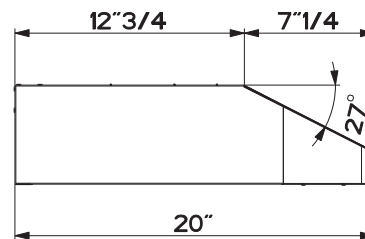

DIMENSIONS

Top View

Front View

Side View

PERFORMANCE

SPEED	1	2	3	BOOST
CFM	150	250	350	390
Sones	3.9	5.0	6.0	7.3

ACCESSORIES

REMCTRL – Remote Control