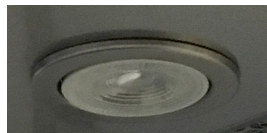

AVAILABLE MODELS

Model #	Size / Color	Motor Class (CFM)	Sound Levels (sones)
LEVL30SS400	30 Stainless	400 CFM	3.9 - 7.3 sones
LEVL36SS400	36 Stainless	400 CFM	3.9 - 7.3 sones

NOTE: Levante 2 PLUS LEVL does not convert to recirculating / ductless

Levante 2 (LEVT) IS convertible to ductless

KEY FEATURES

Back-lit electronic controls
Back-lit electronic controls with a White LED light to indicate the current speed

LED Lights
Energy efficient 1 watt LED lighting

Remote Control (optional)
Control all features of the hood from the convenience of a wireless remote control (sold separately)

Stainless Mesh grease filters
Dishwasher safe stainless covered mesh grease filters capture grease and allow for easy clean up in the dishwasher

LEVANTE 2+ UNDER CABINET RANGE HOOD

SPECIFICATIONS

depth / height	20" d / 5 1/2" h
convertible to ductless / recirculating	<i>NO - Ducted ONLY</i>
controls	4 speed electronic w/ white led
lighting	2 x 1 (w) LED - one level
ducting top / rear (back)	7" round (top) / 3 1/4" x 10" (top or back)
grease filters	dishwasher safe stainless mesh
10 minute intensive speed	yes
Make up air compliant	yes - 400 CFM and under (check codes)
15 minute auto shut off	yes
ADA compliant	yes (with remote control purchase)
AC power	350 watts / 2.9 amps