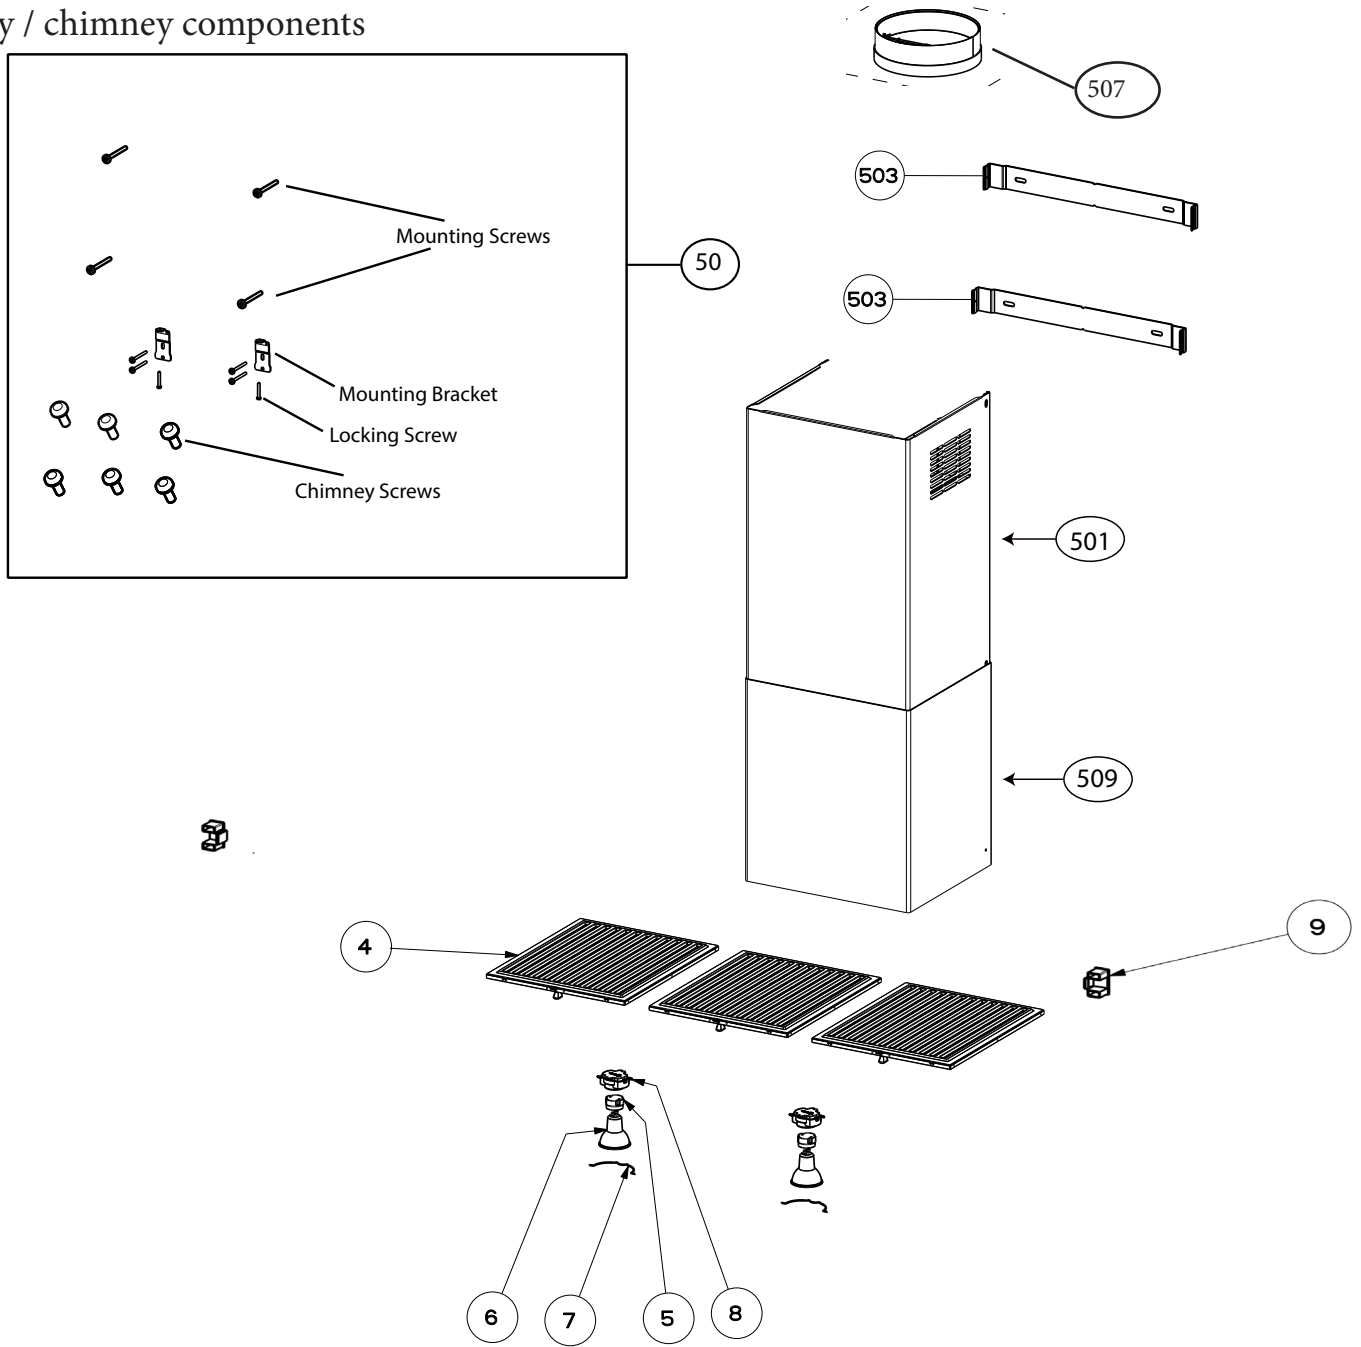

NOVA PRO 2019 SSV

body / chimney components

	Model Number	NOPR30SS600	NOPR36SS600	
Key	Description	30 Stainless	36 Stainless	Qty Req.
4	Grease Filter	133.0018.482	133.0018.482	2 (30"), 3 (36")
5	Lamp Holder	133.0380.507	133.0380.507	1
6	LED Bulb	133.0486.867	133.0486.867	2
7	Bulb Clip	133.0441.210	133.0441.210	1
8	Lamp holder Support	133.0198.226	133.0198.226	2
9	Frame Clip	133.0058.590	133.0058.590	1
50	Canopy Wall Brackets and screws	133.0084.480	133.0084.480	1
501	Upper Chimney	133.0017.078	133.0017.078	1
503	Chimney brackets	133.0046.952	133.0046.952	1
507	Damper	133.0055.994	133.0055.994	1
509	Lower Chimney	133.0527.319	133.0527.319	1

NOVA PRO 2019 SSV

switch components

	Model Number	NOPR30SS600	NOPR36SS600	
Key	Description	30 Stainless	36 Stainless	Qty Req.
101	Button Kit	133.0380.478	133.0380.478	1
102	Control Board Kit	133.0524.811	133.0524.811	1

NOVA PRO 2019 SSV

motor components

	Model Number	NOPR30SS600	NOPR36SS600	
Key	Description	30 Stainless	36 Stainless	Qty Req.
302	Impeller	133.0151.809	133.0151.809	1
303	Capacitor	133.0060.648	133.0060.648	1
305	Rubber Motor Mount	133.0051.604	133.0051.604	1
312	Power Cord	133.0381.468	133.0381.468	1
399	Motor Kit	133.0554.637	133.0554.637	1