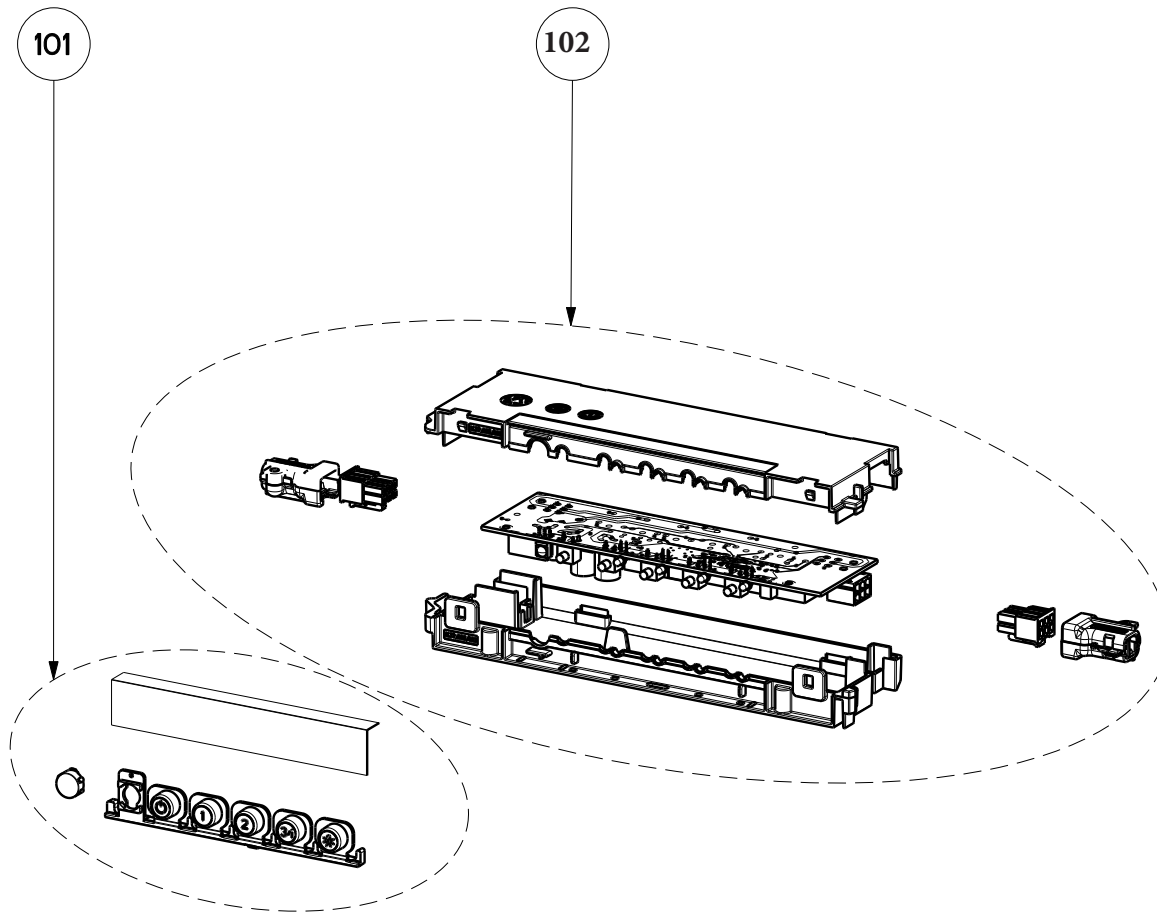

NOVA PRO 2019 SSV

body / chimney components

	Model Number	NOPR30SS600	NOPR36SS600	
Key	Description	30 Stainless	36 Stainless	Qty Req.
4	Grease Filter	133.0018.482	133.0018.482	2 (30"), 3 (36")
5	Lamp Holder	133.0380.507	133.0380.507	1
6	LED Bulb	133.0486.867	133.0486.867	2
7	Bulb Clip	133.0441.210	133.0441.210	1
8	Lamp holder Support	133.0198.226	133.0198.226	2
9	Frame Clip	133.0058.590	133.0058.590	1
50	Canopy Wall Brackets and screws	133.0084.480	133.0084.480	1
501	Upper Chimney	133.0017.078	133.0017.078	1
503	Chimney brackets	133.0046.952	133.0046.952	1
507	Damper	133.0055.994	133.0055.994	1
509	Lower Chimney	133.0527.319	133.0527.319	1

NOVA PRO 2019 SSV

switch components

	Model Number	NOPR30SS600	NOPR36SS600	
Key	Description	30 Stainless	36 Stainless	Qty Req.
101	Button Kit	133.0380.478	133.0380.478	1
102	Control Board Kit	133.0524.811	133.0524.811	1

NOVA PRO 2019 SSV

motor components

	Model Number	NOPR30SS600	NOPR36SS600	
Key	Description	30 Stainless	36 Stainless	Qty Req.
302	Impeller	133.0151.809	133.0151.809	1
303	Capacitor	133.0060.648	133.0060.648	1
305	Rubber Motor Mount	133.0051.604	133.0051.604	1
312	Power Cord	133.0381.468	133.0381.468	1
399	Motor Kit	133.0554.637	133.0554.637	1