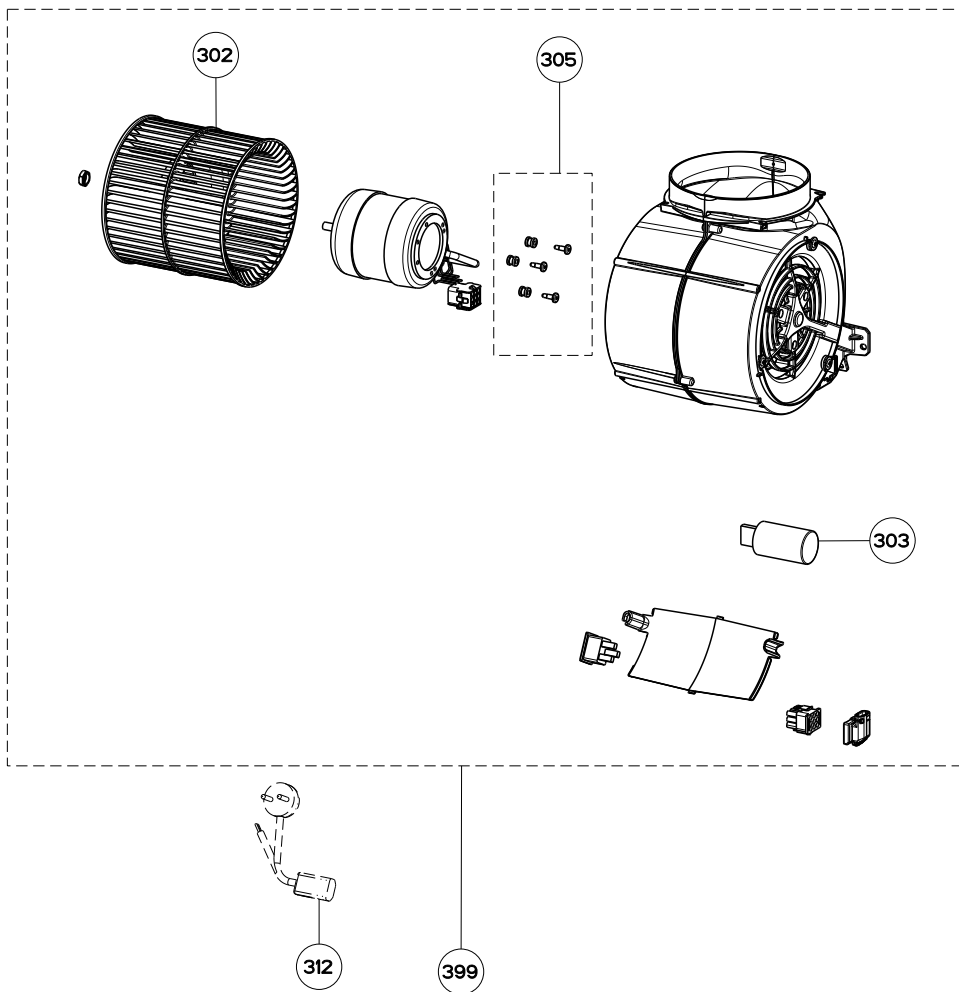

NOVA PRO 2019 SSV

body / chimney components

	Model Number	NOPR30SS600	NOPR36SS600	
Key	Description	30 Stainless	36 Stainless	Qty Req.
4	Grease Filter	133.0018.482	133.0018.482	2 (30"), 3 (36")
5	Lamp Holder	133.0380.507	133.0380.507	1
6	LED Bulb	133.0486.867	133.0486.867	2
7	Bulb Clip	133.0441.210	133.0441.210	1
8	Lamp holder Support	133.0198.226	133.0198.226	2
9	Frame Clip	133.0058.590	133.0058.590	1
50	Canopy Wall Brackets and screws	133.0084.480	133.0084.480	1
501	Upper Chimney	133.0017.078	133.0017.078	1
503	Chimney brackets	133.0046.952	133.0046.952	1
507	Damper	133.0055.994	133.0055.994	1
509	Lower Chimney	133.0527.319	133.0527.319	1

NOVA PRO 2019 SSV

switch components

	Model Number	NOPR30SS600	NOPR36SS600	
Key	Description	30 Stainless	36 Stainless	Qty Req.
101	Button Kit	133.0380.478	133.0380.478	1
102	Control Board Kit	133.0524.811	133.0524.811	1

NOVA PRO 2019 SSV

motor components

	Model Number	NOPR30SS600	NOPR36SS600	
Key	Description	30 Stainless	36 Stainless	Qty Req.
302	Impeller	133.0151.809	133.0151.809	1
303	Capacitor	133.0060.648	133.0060.648	1
305	Rubber Motor Mount	133.0051.604	133.0051.604	1
312	Power Cord	133.0381.468	133.0381.468	1
399	Motor Kit	133.0554.637	133.0554.637	1