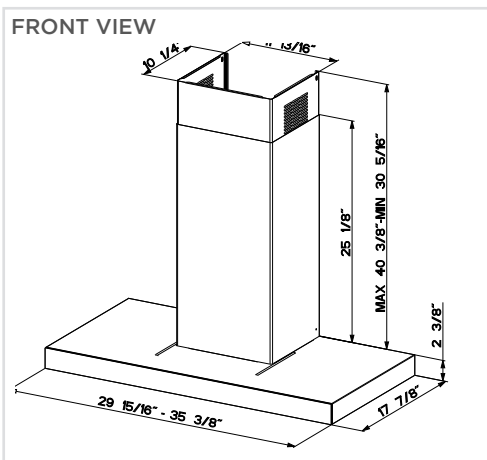

DIMENSIONAL DRAWINGS

Rev4 123

800 Aviation Parkway, Smyrna, TN 37167 (508) 358-5353 | www.faberonline.com