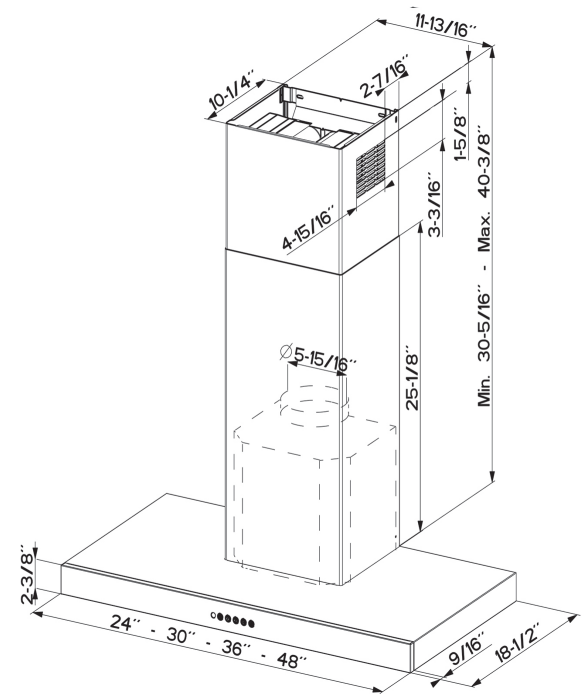

STILO WALL RANGE HOOD

FABER
AIR MATTERS

SPECIFICATIONS

min. / max. ceiling height	8'2 11/16" - 9' 3/4"
convertible to ductless / recirculating	yes - with DUCT4
canopy depth / height	18 1/2" d / 2 3/8" h
high ceiling kit	yes - reaches up to 11' 3/8" ceilings
controls	4 speed electronic w/ white led
Variable Air Management	Yes (set to 295, 395, 600 CFM)
lighting	2 x 1 (w) LED
ducting top	6" round
grease filters	dishwasher safe mesh
10 minute intensive speed	yes
15 minute auto shut off	yes
ADA compliant	yes (with remote control purchase)
power cord included	yes
AC power	320 watts / 2.7 amps

DIMENSIONS

PERFORMANCE

	SPEED	1	2	3	BOOST
CFM		150	295	395	560
Sones		2.8	4.3	6.0	7.5

Front

ACCESSORIES

FILTER2 - Charcoal Filter Kit

High quality charcoal filter for use when recirculating the air back into the kitchen. Filters out odor and should be replaced every 6 months.

HIGH3 - High Ceiling Kit

High ceiling kit replaces both the upper & lower chimney with 2 taller.

DUCT4 - Ductless Conversion Kit

To convert the Stilo to ductless, this kit includes charcoal filters and a diverter to send the air thru the side grates on the upper chimney.

HIGH3BS- High Ceiling Kit

High ceiling kit Black Stainless (For STILBSV Only)/ (Up to 11")

REMCTRL2 - Remote Control

Control all features of the hood from the convenience of a wireless remote control.

WIREBOX - Fixed Wiring Box

Replace the power cord with a hard wired box to power the range hood

MUDAMPER6 / MUDAMPER8 Universal Make-Up Air Damper

Satisfies make-up air requirements, this kit uses an air switch to activate the make-up air damper to open and bring fresh air into the home when the hood fan is on. It then closes tightly when the hood is off. The CFM level is not reduced with this accessory.