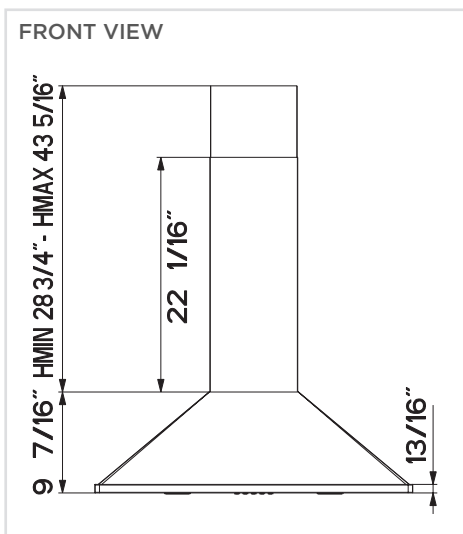

TENDER

WALL HOOD

MODEL	FUN #	SIZE/MATERIAL	MOTOR CLASS
TEND30SSV	320.0554.858	30" Stainless Steel	295/395/600 CFM
TEND36SSV	320.0554.859	36" Stainless Steel	295/395/600 CFM

FEATURES		PERFORMANCE		ACCESSORIES
Dimensions		Motor		HIGHTNDR High Ceiling Kit Stainless to 11' 3"
Ceiling Height	Min 24" OFF - 8' 2 ³ / ₁₆ " Max 30" OFF - 9' 10 ³ / ₄ "	No. of Fan Speeds	4	DUCTTNRD Ductless Conversion Kit
Canopy Depth-Height	19 " D x 9 ⁷ / ₁₆ " H	Motor Class	295/395/600	FILTER1 Replacement Charcoal Filter
Ducting		Vairable Air Management	Ability to set to 295, 395, 600 CFM	FILTER1LL2 Long Lasting Charcoal Filter
Type	Ducted/Ductless with DUCTCLPL	Energy-Efficient Motor	Yes	REMORIG Wireless Remote Control
Duct Size	Top 6" Round	Display		WIREBOX Fixed Wiring Box
Lighting		Controls	Electronic with White LED	BAFFLE2 30" Baffle Grease Filters
Type	Energy-Efficient LED	Intensive Speed	10 Minutes	BAFFLE3 36" Baffle Grease Filters
# of Bulbs	Two -1 Watt - 1 level	Delay Shut-off	15 Minutes	MUDAMPER6 6" Make-up Air Kit
Grease Filters		Other		MUDAMPER8 8" Make-up Air Kit
Filter Type	Mesh	ADA Compliant	With Remote Control Purchase Separately	
Dishwasher Safe	Yes	Remote Control		
		Power Cord	Included	

DIMENSIONAL DRAWINGS

Rev3 1122