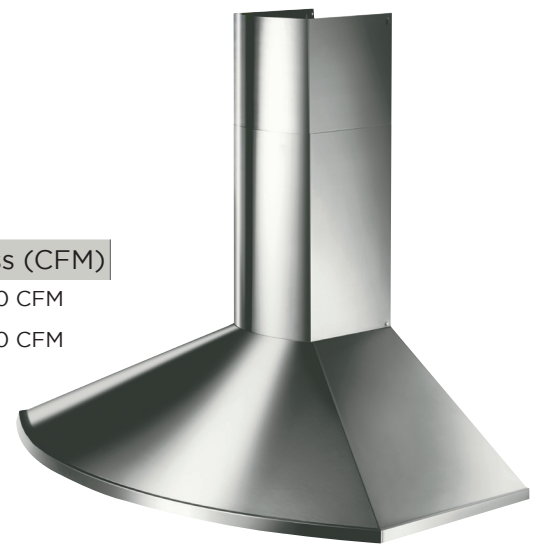

TENDER

WALL HOOD

MODERN TAKE ON A CHIMNEY HOOD

Tender is the perfect alternative to a standard canopy with its seamless and stunning design. Not only is it easier to keep clean, but the distinctively different Tender is easy to operate with the electronic push-button display panel.

AVAILABLE MODELS

Model #	FUN #	Size / Color	Motor Class (CFM)
TEND30SSV	320.0554.858	30" Stainless Steel	295/395/600 CFM
TEND36SSV	320.0554.859	36" Stainless Steel	295/395/600 CFM

DESIGNED TO DEAL WITH EVEN THE STRONGEST COOKING AROMAS, THE **INTENSIVE SPEED** FUNCTION ACTIVATES MAXIMUM EXTRACTION POWER FOR 10 MINUTES.

TENDER

WALL HOOD

MODEL	FUN #	SIZE/MATERIAL	MOTOR CLASS
TEND30SSV	320.0554.858	30" Stainless Steel	295/395/600 CFM
TEND36SSV	320.0554.859	36" Stainless Steel	295/395/600 CFM

FEATURES		PERFORMANCE		ACCESSORIES
Dimensions		Motor		HIGHTNDR High Ceiling Kit Stainless to 11' 3"
Ceiling Height	Min 24" OFF - 8' 2 ³ / ₁₆ " Max 30" OFF - 9' 10 ³ / ₄ "	No. of Fan Speeds	4	DUCTTNRD Ductless Conversion Kit
Canopy Depth-Height	19 " D x 9 ⁷ / ₁₆ " H	Motor Class	295/395/600	FILTER1 Replacement Charcoal Filter
Ducting		Vairable Air Management	Ability to set to 295, 395, 600 CFM	FILTER1LL2 Long Lasting Charcoal Filter
Type	Ducted/Ductless with DUCTCLPL	Energy-Efficient Motor	Yes	REMORIG Wireless Remote Control
Duct Size	Top 6" Round	Display		WIREBOX Fixed Wiring Box
Lighting		Controls	Electronic with White LED	BAFFLE2 30" Baffle Grease Filters
Type	Energy-Efficient LED	Intensive Speed	10 Minutes	BAFFLE3 36" Baffle Grease Filters
# of Bulbs	Two -1 Watt - 1 level	Delay Shut-off	15 Minutes	MUDAMPER6 6" Make-up Air Kit
Grease Filters		Other		MUDAMPER8 8" Make-up Air Kit
Filter Type	Mesh	ADA Compliant	With Remote Control Purchase Separately	
Dishwasher Safe	Yes	Remote Control		
		Power Cord	Included	