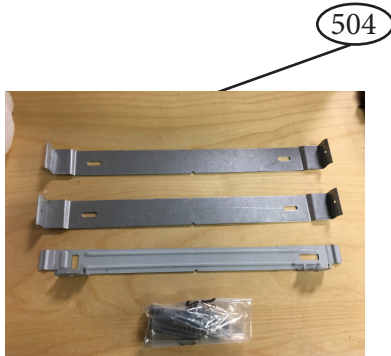

TRATTO 2019 SSV

body / chimney components

	Model Number	TRAT30SSV	TRAT36SSV	
Key	Description	30 Stainless	36 Stainless	Qty Req.
2	LED Lights	133.0289.829	133.0289.829	2
3	Grease Filters	133.0076.268	133.0076.268	1
12	Transformer	133.0374.938	133.0374.938	1
14	Transformer Support	133.0182.439	133.0182.439	1
501	Upper Chimney	133.0433.856	133.0433.856	1
502	Chimney Brackets	133.0046.952	133.0046.952	1
504	Hardware Kit	133.0474.335	133.0474.335	1
507	Damper	133.0055.994	133.0055.994	1
509	Lower Chimney	133.0326.976	133.0326.976	1
636	Canopy wall Bracket	133.0200.466	133.0200.466	1

switch components

	Model Number	TRAT30SSV	TRAT36SSV	
Key	Description	30 Stainless	36 Stainless	Qty Req.
101	Button Kit	133.0380.478	133.0380.478	1
190	Control board kit	133.0524.811	133.0524.811	1

motor components

	Model Number	TRAT30SSV	TRAT36SSV	
Key	Description	30 Stainless	36 Stainless	Qty Req.
302	Impeller Kit	133.0052.799	133.0052.799	1
305	Rubber Motor Mount	133.0051.604	133.0051.604	1
310	Power cord	133.0381.468	133.0381.468	1
312	Capacitor 25 mf	133.0060.648	133.0060.648	1
399	Motor Group	133.0554.637	133.0554.637	1