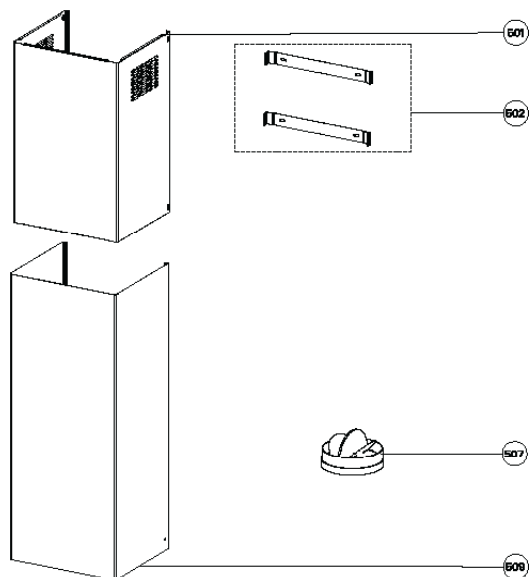

TRATTO 2019 SSV

body / chimney components

	Model Number	TRAT30SSV	TRAT36SSV	
Key	Description	30 Stainless	36 Stainless	Qty Req.
2	LED Lights	133.0289.829	133.0289.829	2
3	Grease Filters	133.0076.268	133.0076.268	1
12	Transformer	133.0374.938	133.0374.938	1
14	Transformer Support	133.0182.439	133.0182.439	1
501	Upper Chimney	133.0433.856	133.0433.856	1
502	Chimney Brackets	133.0046.952	133.0046.952	1
504	Hardware Kit	133.0474.335	133.0474.335	1
507	Damper	133.0055.994	133.0055.994	1
509	Lower Chimney	133.0326.976	133.0326.976	1
636	Canopy wall Bracket	133.0200.466	133.0200.466	1

switch components

	Model Number	TRAT30SSV	TRAT36SSV	
Key	Description	30 Stainless	36 Stainless	Qty Req.
101	Button Kit	133.0380.478	133.0380.478	1
190	Control board kit	133.0524.811	133.0524.811	1

motor components

	Model Number	TRAT30SSV	TRAT36SSV	
Key	Description	30 Stainless	36 Stainless	Qty Req.
302	Impeller Kit	133.0052.799	133.0052.799	1
305	Rubber Motor Mount	133.0051.604	133.0051.604	1
310	Power cord	133.0381.468	133.0381.468	1
312	Capacitor 25 mf	133.0060.648	133.0060.648	1
399	Motor Group	133.0554.637	133.0554.637	1