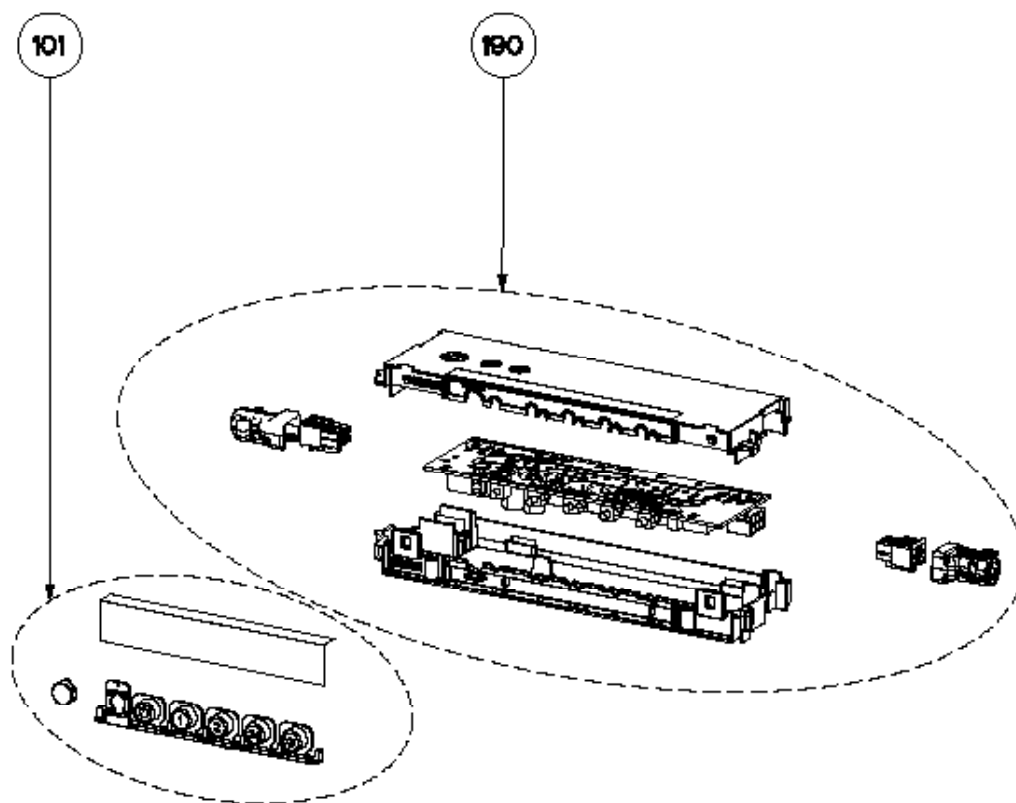

TRATTO 2019 SSV

body / chimney components

	Model Number	TRAT30SSV	TRAT36SSV	
Key	Description	30 Stainless	36 Stainless	Qty Req.
2	LED Lights	133.0289.829	133.0289.829	2
3	Grease Filters	133.0076.268	133.0076.268	1
12	Transformer	133.0374.938	133.0374.938	1
14	Transformer Support	133.0182.439	133.0182.439	1
501	Upper Chimney	133.0433.856	133.0433.856	1
502	Chimney Brackets	133.0046.952	133.0046.952	1
504	Hardware Kit	133.0474.335	133.0474.335	1
507	Damper	133.0055.994	133.0055.994	1
509	Lower Chimney	133.0326.976	133.0326.976	1
636	Canopy wall Bracket	133.0200.466	133.0200.466	1

switch components

	Model Number	TRAT30SSV	TRAT36SSV	
Key	Description	30 Stainless	36 Stainless	Qty Req.
101	Button Kit	133.0380.478	133.0380.478	1
190	Control board kit	133.0524.811	133.0524.811	1

motor components

	Model Number	TRAT30SSV	TRAT36SSV	
Key	Description	30 Stainless	36 Stainless	Qty Req.
302	Impeller Kit	133.0052.799	133.0052.799	1
305	Rubber Motor Mount	133.0051.604	133.0051.604	1
310	Power cord	133.0381.468	133.0381.468	1
312	Capacitor 25 mf	133.0060.648	133.0060.648	1
399	Motor Group	133.0554.637	133.0554.637	1