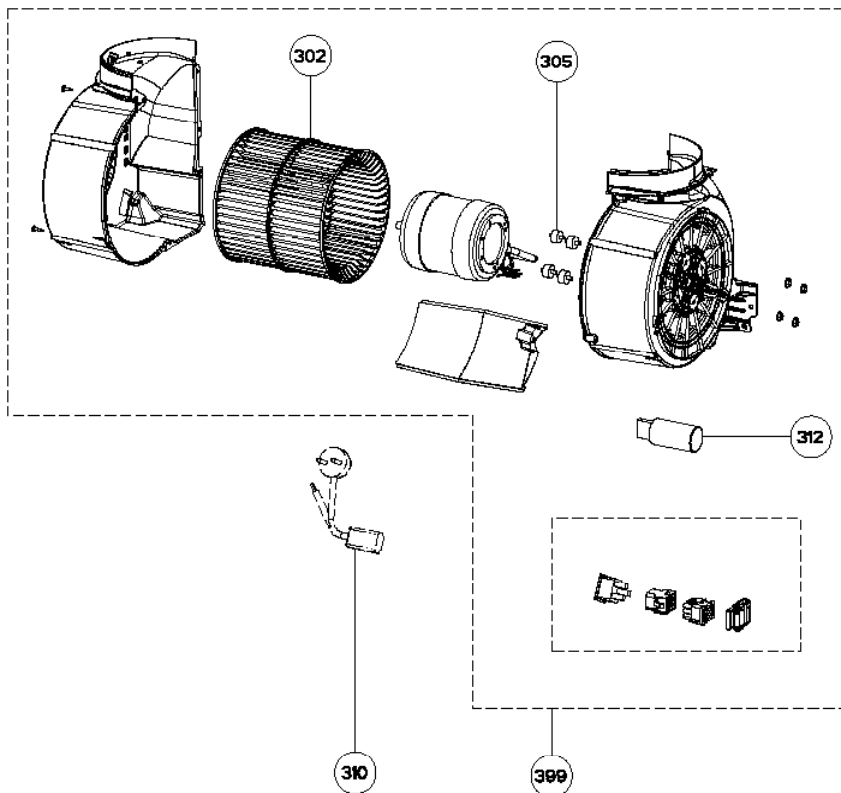

TRATTO 2019 SSV

body / chimney components

	Model Number	TRAT30SSV	TRAT36SSV	
Key	Description	30 Stainless	36 Stainless	Qty Req.
2	LED Lights	133.0289.829	133.0289.829	2
3	Grease Filters	133.0076.268	133.0076.268	1
12	Transformer	133.0374.938	133.0374.938	1
14	Transformer Support	133.0182.439	133.0182.439	1
501	Upper Chimney	133.0433.856	133.0433.856	1
502	Chimney Brackets	133.0046.952	133.0046.952	1
504	Hardware Kit	133.0474.335	133.0474.335	1
507	Damper	133.0055.994	133.0055.994	1
509	Lower Chimney	133.0326.976	133.0326.976	1
636	Canopy wall Bracket	133.0200.466	133.0200.466	1

switch components

	Model Number	TRAT30SSV	TRAT36SSV	
Key	Description	30 Stainless	36 Stainless	Qty Req.
101	Button Kit	133.0380.478	133.0380.478	1
190	Control board kit	133.0524.811	133.0524.811	1

motor components

	Model Number	TRAT30SSV	TRAT36SSV	
Key	Description	30 Stainless	36 Stainless	Qty Req.
302	Impeller Kit	133.0052.799	133.0052.799	1
305	Rubber Motor Mount	133.0051.604	133.0051.604	1
310	Power cord	133.0381.468	133.0381.468	1
312	Capacitor 25 mf	133.0060.648	133.0060.648	1
399	Motor Group	133.0554.637	133.0554.637	1