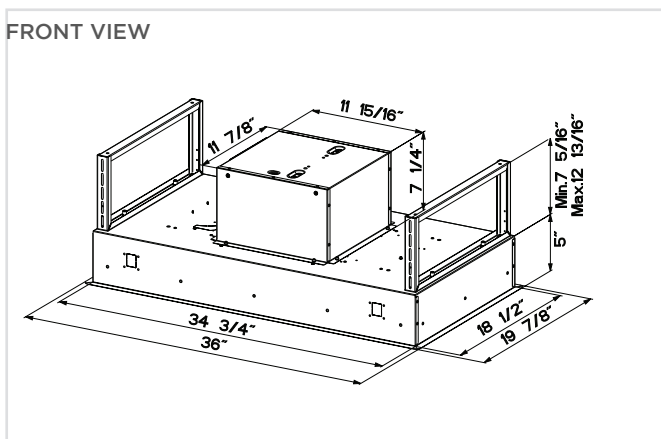

DIMENSIONAL DRAWINGS

Rev2 722

800 Aviation Parkway, Smyrna, TN 37167 (508) 358-5353 | www.faberonline.com