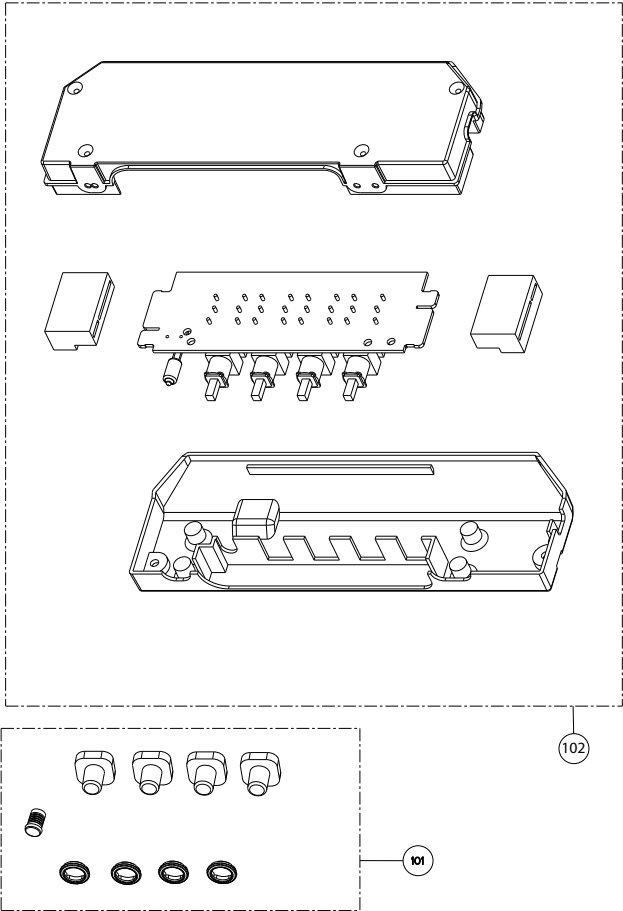

JEWEL

body components

	Model Number	630006506	630006507	
Key	Description	24 / 30	36	Qty Req.
3	Grease Filter	133.0055.977	133.0055.977	24" = 2, 30" = 3
7	Slide Guide Button Kit (2 in kit)	133.0055.978	133.0055.978	1
9	Slide Guides	133.0055.979	133.0055.979	1
12	Hinge Kit (4 in kit)	133.0055.980	133.0055.980	1
27	Damper	133.0055.994	133.0055.994	1
31	Microswitch	133.0055.995	133.0055.995	1
32	Microswitch Cover	133.0055.996	133.0055.996	1
35	Transformer Kit	133.0052.516	133.0052.516	1
44	Lamp Holder	133.0052.517	133.0052.517	2
46	Halogen Lamp	133.0046.418	133.0046.418	2

JEWEL

motor components

	Model Number	630006506	630006507	
Key	Description	24 / 30	36	Qty Req.
399	Motor Group	133.0055.998	133.0055.998	1
303	Capacitor	133.0060.648	133.0060.648	1

JEWEL

control group

	Model Number	630006506	630006507	
Key	Description	24 / 30	36	Qty Req.
101	Button and trim ring kit	133.0055.999	133.0055.999	1
102	Switch Kit	133.0052.515	133.0052.515	1

JEWEL

mounting hardware

	Model Number	630006506	630006507	
Key	Description	24 / 30	36	Qty Req.
	Mounting Kit Jewel	133.0084.477	133.0084.477	6
A	Wall Mounting Screws			6
B	Faceplate Screws			7
C	Mounting Bracket			2
D	Safety Bracket			2