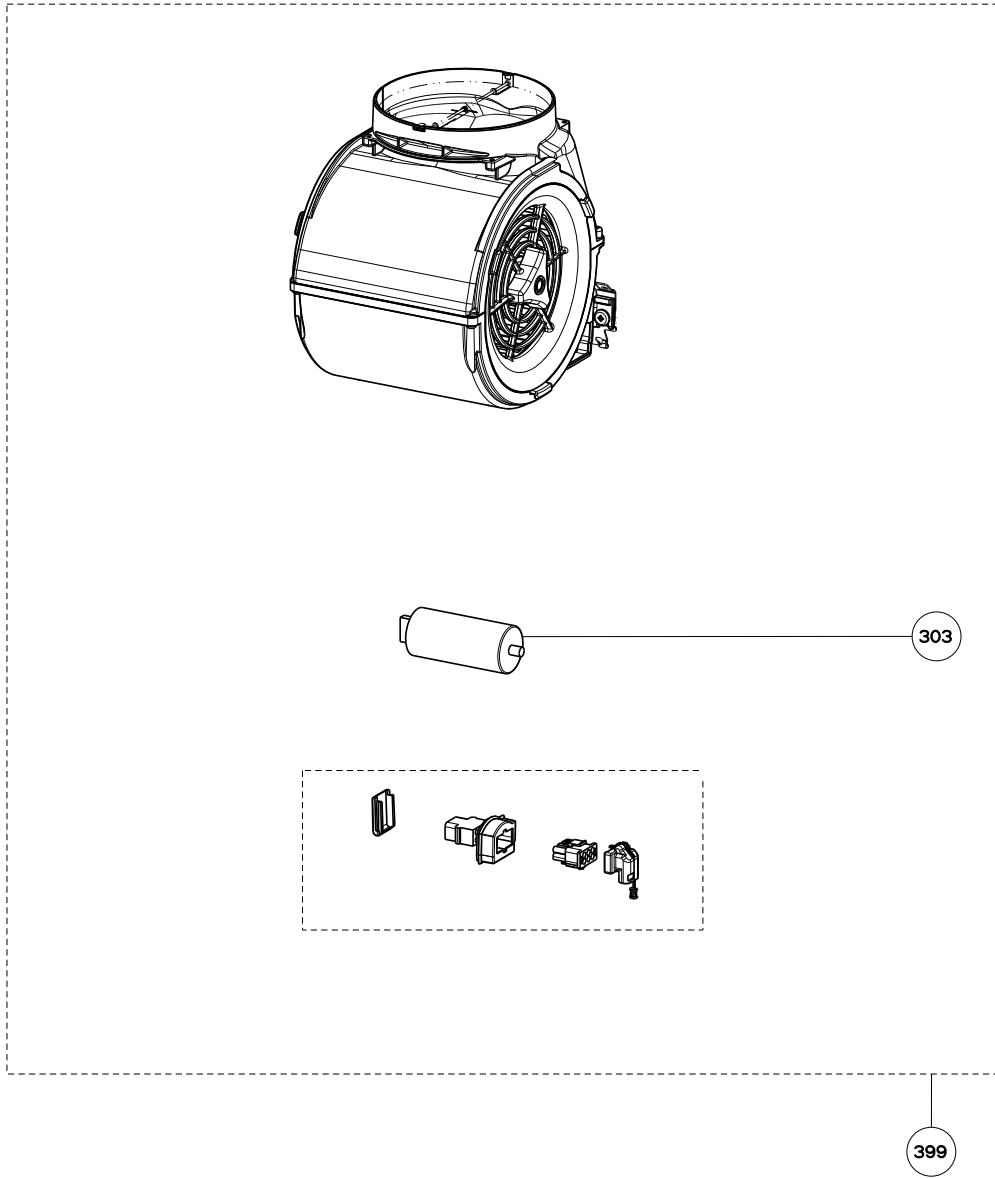

JEWEL

body components

	Model Number	630006506	630006507	
Key	Description	24 / 30	36	Qty Req.
3	Grease Filter	133.0055.977	133.0055.977	24" = 2, 30" = 3
7	Slide Guide Button Kit (2 in kit)	133.0055.978	133.0055.978	1
9	Slide Guides	133.0055.979	133.0055.979	1
12	Hinge Kit (4 in kit)	133.0055.980	133.0055.980	1
27	Damper	133.0055.994	133.0055.994	1
31	Microswitch	133.0055.995	133.0055.995	1
32	Microswitch Cover	133.0055.996	133.0055.996	1
35	Transformer Kit	133.0052.516	133.0052.516	1
44	Lamp Holder	133.0052.517	133.0052.517	2
46	Halogen Lamp	133.0046.418	133.0046.418	2

JEWEL

motor components

	Model Number	630006506	630006507	
Key	Description	24 / 30	36	Qty Req.
399	Motor Group	133.0055.998	133.0055.998	1
303	Capacitor	133.0060.648	133.0060.648	1

JEWEL

control group

	Model Number	630006506	630006507	
Key	Description	24 / 30	36	Qty Req.
101	Button and trim ring kit	133.0055.999	133.0055.999	1
102	Switch Kit	133.0052.515	133.0052.515	1

JEWEL

mounting hardware

	Model Number	630006506	630006507	
Key	Description	24 / 30	36	Qty Req.
	Mounting Kit Jewel	133.0084.477	133.0084.477	6
A	Wall Mounting Screws			6
B	Faceplate Screws			7
C	Mounting Bracket			2
D	Safety Bracket			2