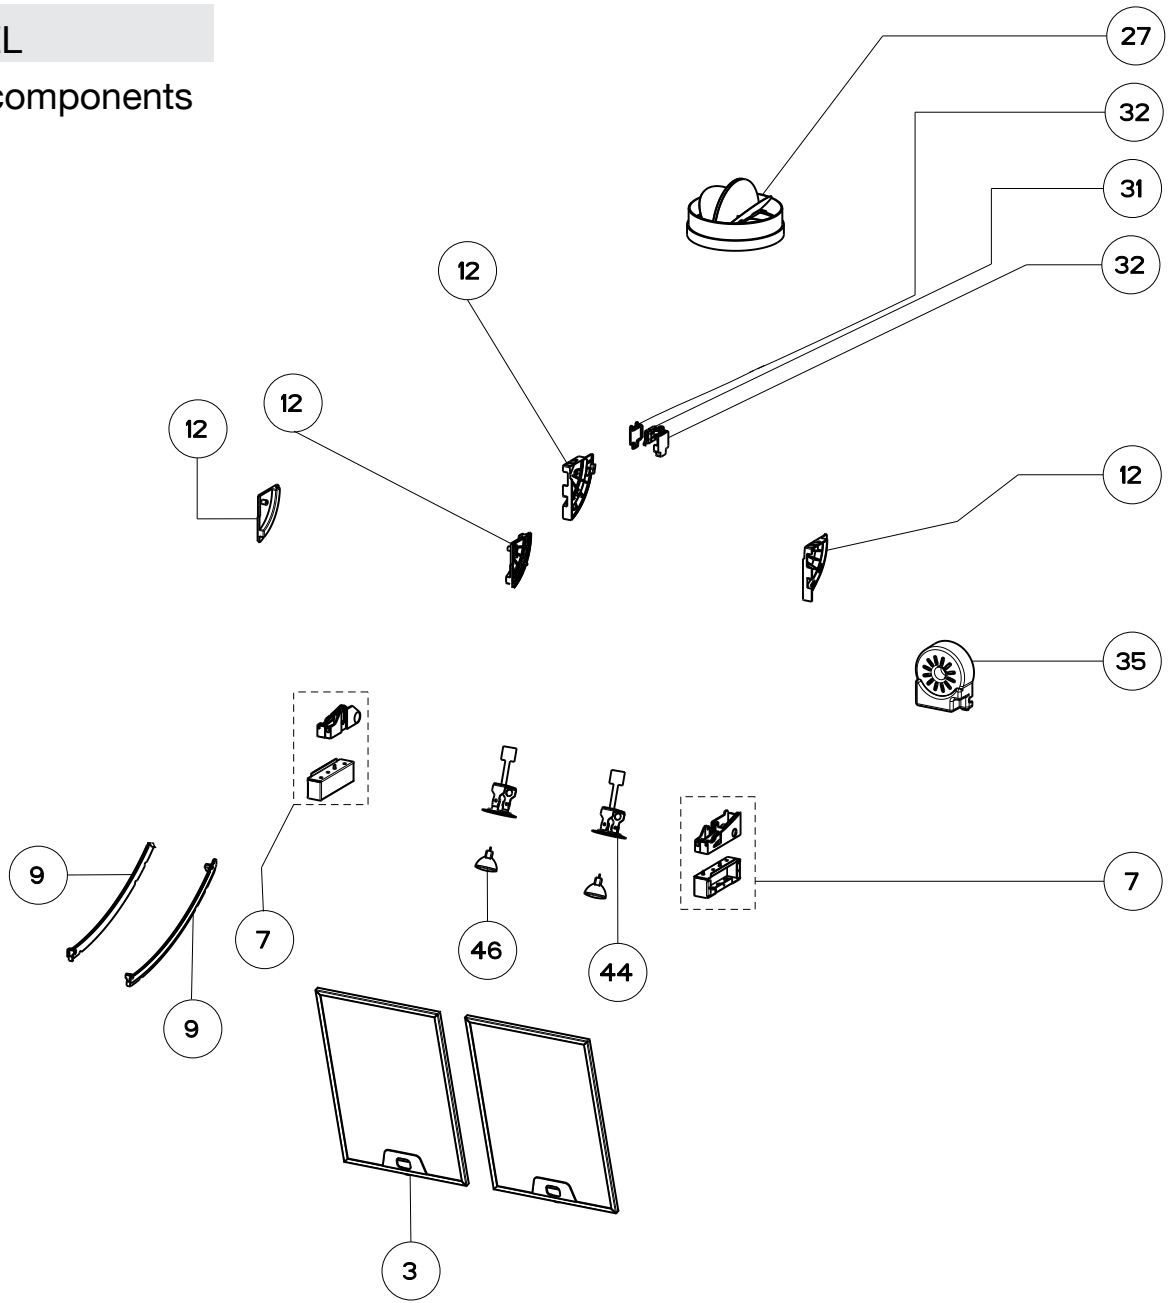

JEWEL

body components

	Model Number	630006506	630006507	
Key	Description	24 / 30	36	Qty Req.
3	Grease Filter	133.0055.977	133.0055.977	24" = 2, 30" = 3
7	Slide Guide Button Kit (2 in kit)	133.0055.978	133.0055.978	1
9	Slide Guides	133.0055.979	133.0055.979	1
12	Hinge Kit (4 in kit)	133.0055.980	133.0055.980	1
27	Damper	133.0055.994	133.0055.994	1
31	Microswitch	133.0055.995	133.0055.995	1
32	Microswitch Cover	133.0055.996	133.0055.996	1
35	Transformer Kit	133.0052.516	133.0052.516	1
44	Lamp Holder	133.0052.517	133.0052.517	2
46	Halogen Lamp	133.0046.418	133.0046.418	2

JEWEL

motor components

	Model Number	630006506	630006507	
Key	Description	24 / 30	36	Qty Req.
399	Motor Group	133.0055.998	133.0055.998	1
303	Capacitor	133.0060.648	133.0060.648	1

JEWEL

control group

	Model Number	630006506	630006507	
Key	Description	24 / 30	36	Qty Req.
101	Button and trim ring kit	133.0055.999	133.0055.999	1
102	Switch Kit	133.0052.515	133.0052.515	1

JEWEL

mounting hardware

	Model Number	630006506	630006507	
Key	Description	24 / 30	36	Qty Req.
	Mounting Kit Jewel	133.0084.477	133.0084.477	6
A	Wall Mounting Screws			6
B	Faceplate Screws			7
C	Mounting Bracket			2
D	Safety Bracket			2