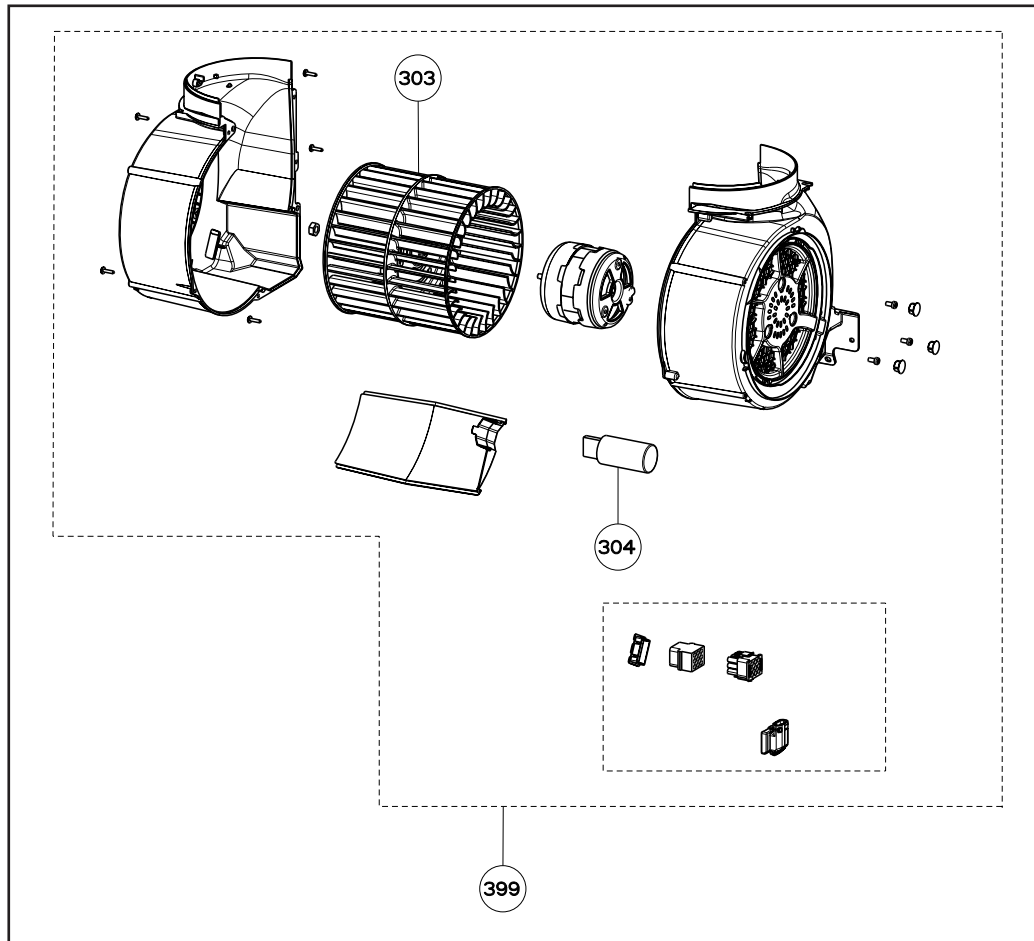

CRISTAL SS 24

motor components

Key	Description	Model Number	Qty Req.
303	Impeller Kit	133.0178.632	1
304	Capacitor	133.0071.827	1
399	Motor Kit	133.0178.492	1