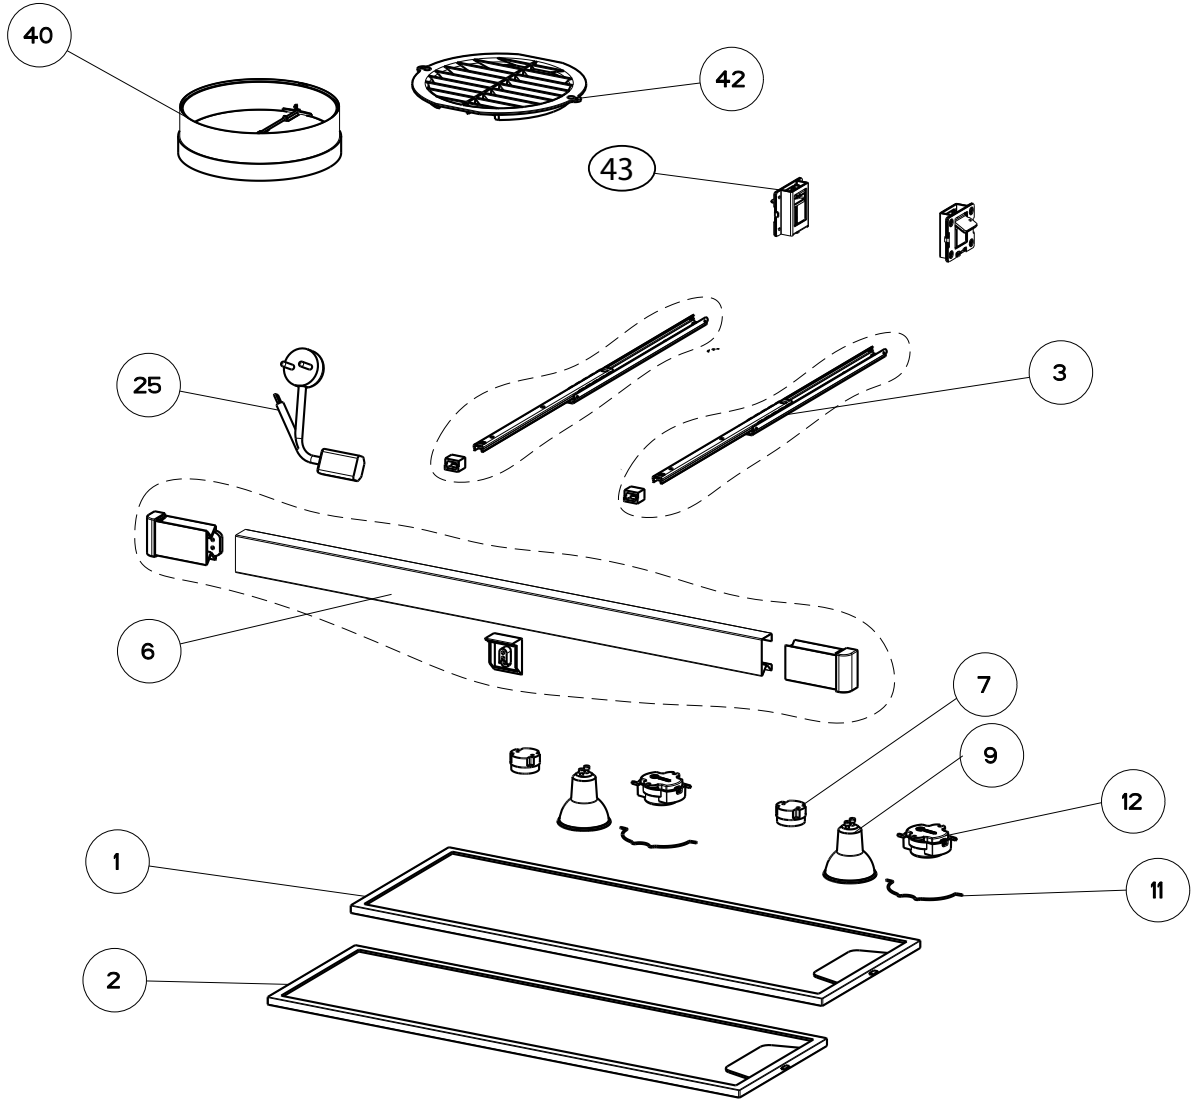

## body components

	Model Number	CRIS24SS300	
Key	Description	30	Qty Req.
1	Rear Grease Filter	133.0176.353	1
2	Front Grease Filter	133.0176.352	1
3	Sliding Guide Kit	133.0059.025	1
6	Front Panel Kit	133.0059.144	1
7	Lamp Holder	133.0380.507	1
9	LED Bulb	133.0486.867	2
11	Bulb Clip	133.0441.210	1
12	Lamp holder Support	133.0198.226	2
25	Power Cable	133.0072.591	1
40	Damper	133.0055.994	1
42	Ductless Vent Grate	133.0016.964	1
43	Hinge Clips Kit (2 in kit)	133.0078.993	1

199

	Model Number		
Key	Description	CRIS24SS300	Qty Req.
199	Control Board Kit	133.0067.035	1