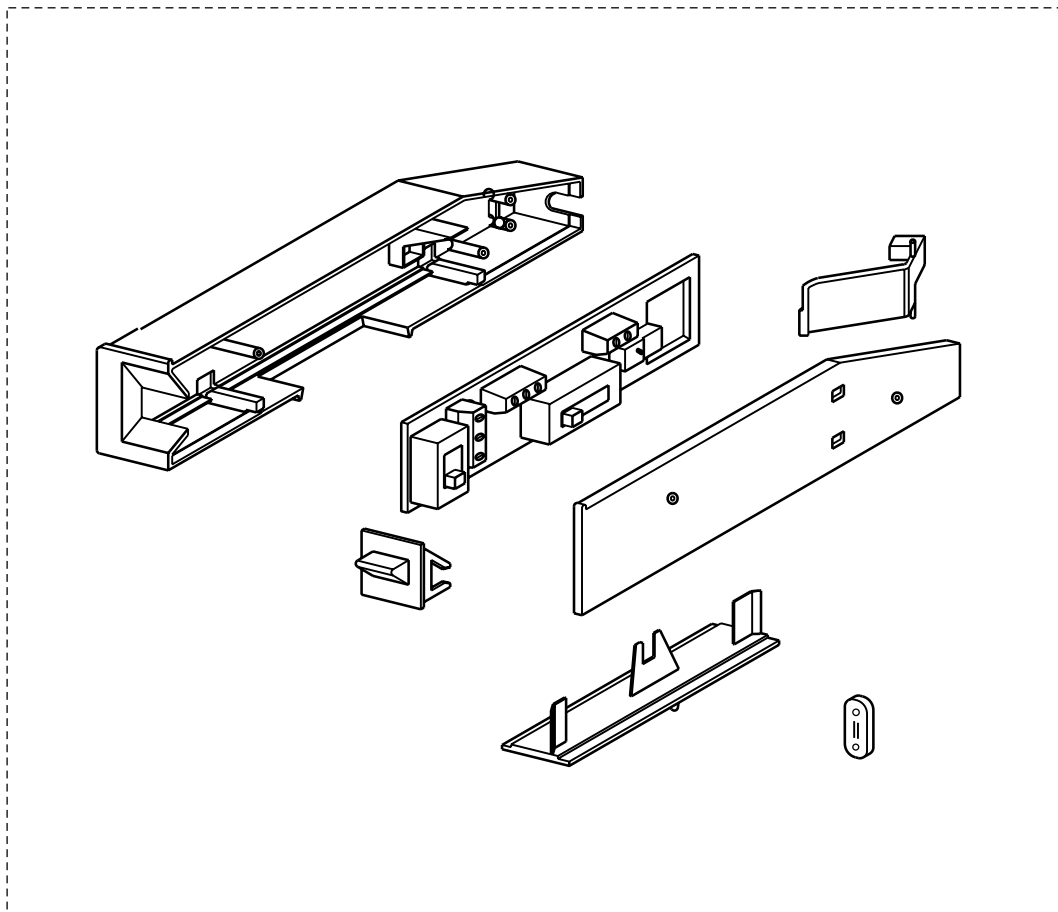

## body components

	Model Number	CRIS24SS300	
Key	Description	30	Qty Req.
1	Rear Grease Filter	133.0176.353	1
2	Front Grease Filter	133.0176.352	1
3	Sliding Guide Kit	133.0059.025	1
6	Front Panel Kit	133.0059.144	1
7	Lamp Holder	133.0380.507	1
9	LED Bulb	133.0486.867	2
11	Bulb Clip	133.0441.210	1
12	Lamp holder Support	133.0198.226	2
25	Power Cable	133.0072.591	1
40	Damper	133.0055.994	1
42	Ductless Vent Grate	133.0016.964	1
43	Hinge Clips Kit (2 in kit)	133.0078.993	1