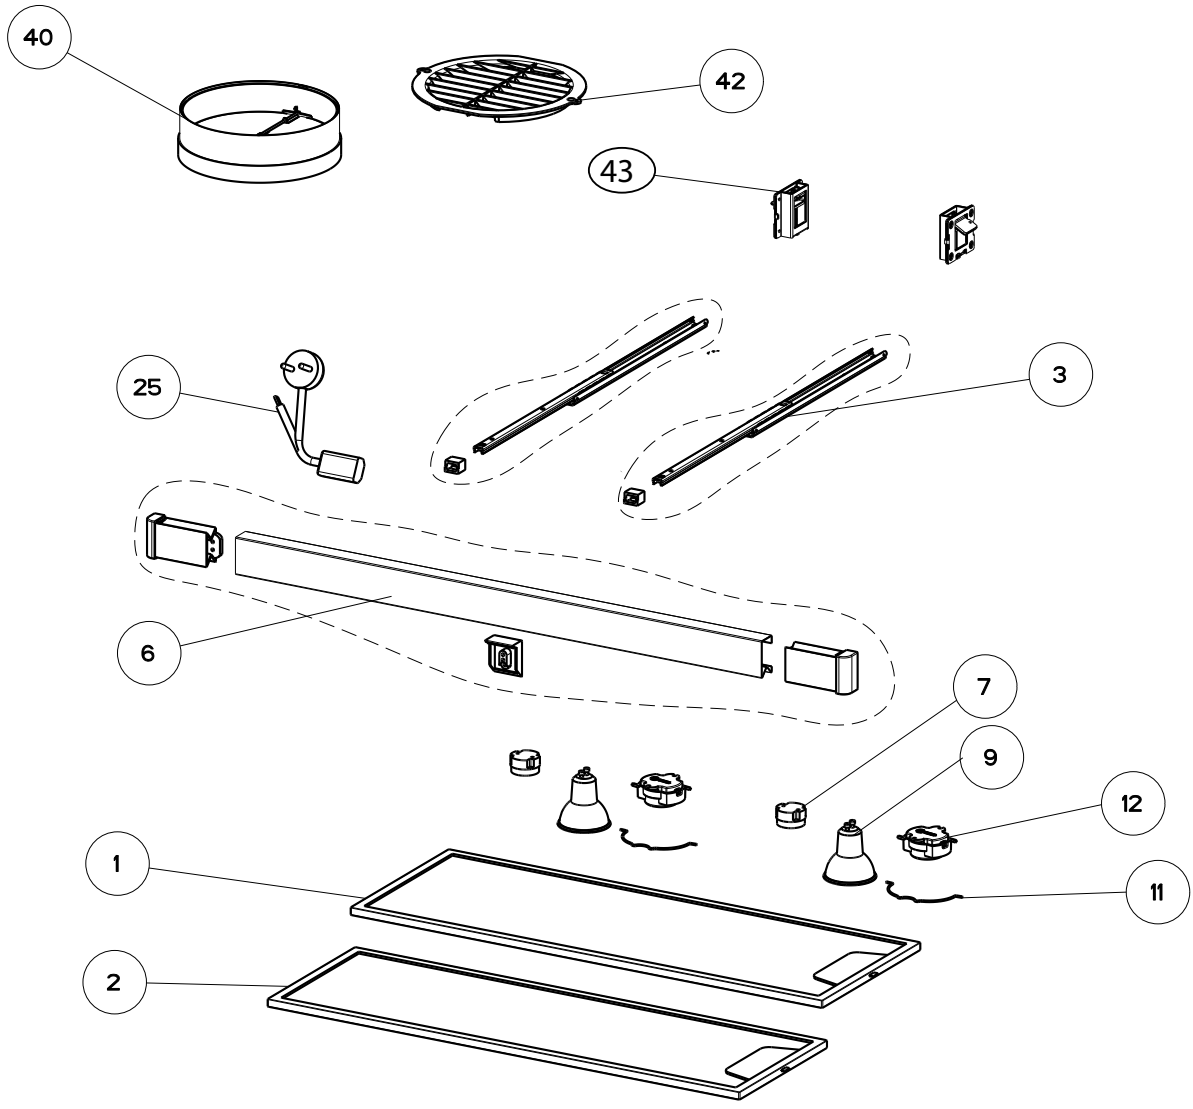

CRISTAL SS 24 - 2018

body components

	Model Number	CRIS24SS300	
Key	Description	30	Qty Req.
1	Rear Grease Filter	133.0176.353	1
2	Front Grease Filter	133.0176.352	1
3	Sliding Guide Kit	133.0059.025	1
6	Front Panel Kit	133.0059.144	1
7	Lamp Holder	133.0380.507	1
9	LED Bulb	133.0486.867	2
11	Bulb Clip	133.0441.210	1
12	Lamp holder Support	133.0198.226	2
25	Power Cable	133.0072.591	1
40	Damper	133.0055.994	1
42	Ductless Vent Grate	133.0016.964	1
43	Hinge Clips Kit (2 in kit)	133.0078.993	1

control components

199

	Model Number		
Key	Description	CRIS24SS300	Qty Req.
199	Control Board Kit	133.0067.035	1

CRISTAL SS 24

motor components

	Model Number		
Key	Description	CRIS24SS300	Qty Req.
303	Impeller Kit	133.0178.632	1
304	Capacitor	133.0071.827	1
399	Motor Kit	133.0178.492	1