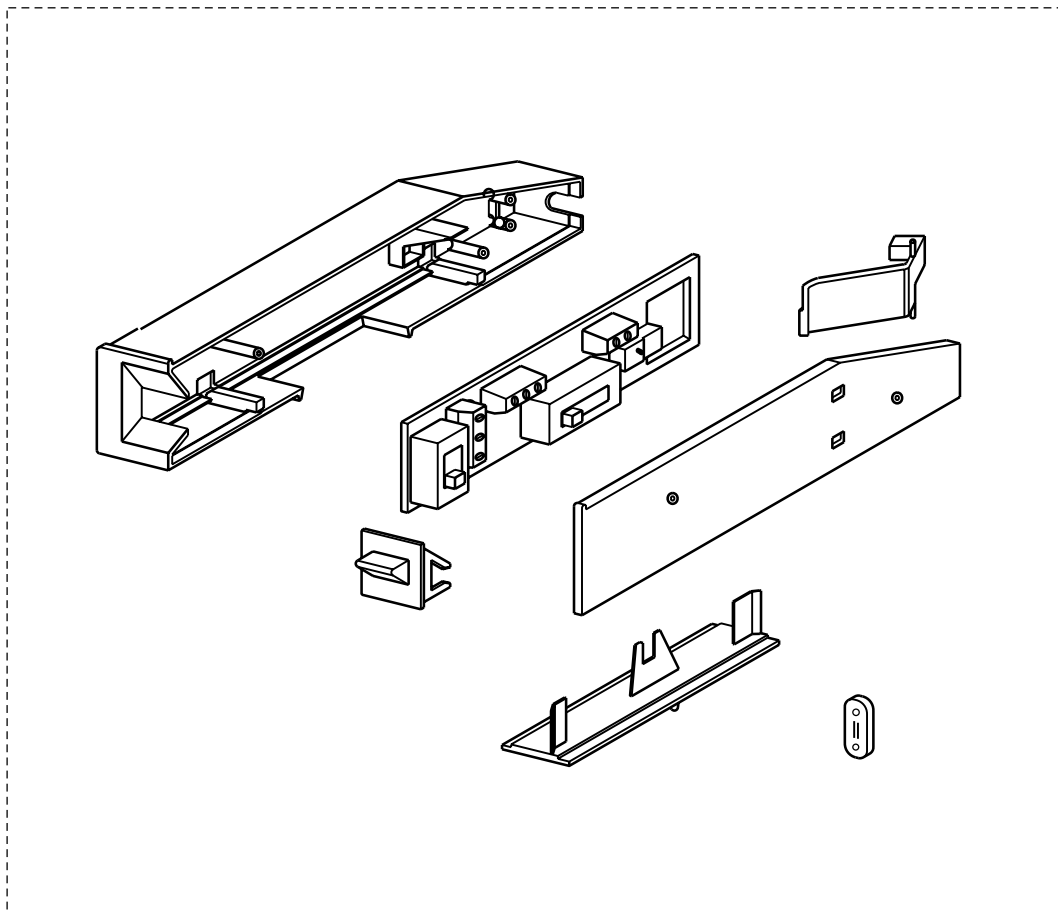

CRISTAL SS 24 - 2018

body components

	Model Number	CRIS24SS300	
Key	Description	30	Qty Req.
1	Rear Grease Filter	133.0176.353	1
2	Front Grease Filter	133.0176.352	1
3	Sliding Guide Kit	133.0059.025	1
6	Front Panel Kit	133.0059.144	1
7	Lamp Holder	133.0380.507	1
9	LED Bulb	133.0486.867	2
11	Bulb Clip	133.0441.210	1
12	Lamp holder Support	133.0198.226	2
25	Power Cable	133.0072.591	1
40	Damper	133.0055.994	1
42	Ductless Vent Grate	133.0016.964	1
43	Hinge Clips Kit (2 in kit)	133.0078.993	1

control components

199

	Model Number		
Key	Description	CRIS24SS300	Qty Req.
199	Control Board Kit	133.0067.035	1

CRISTAL SS 24

motor components

	Model Number		
Key	Description	CRIS24SS300	Qty Req.
303	Impeller Kit	133.0178.632	1
304	Capacitor	133.0071.827	1
399	Motor Kit	133.0178.492	1