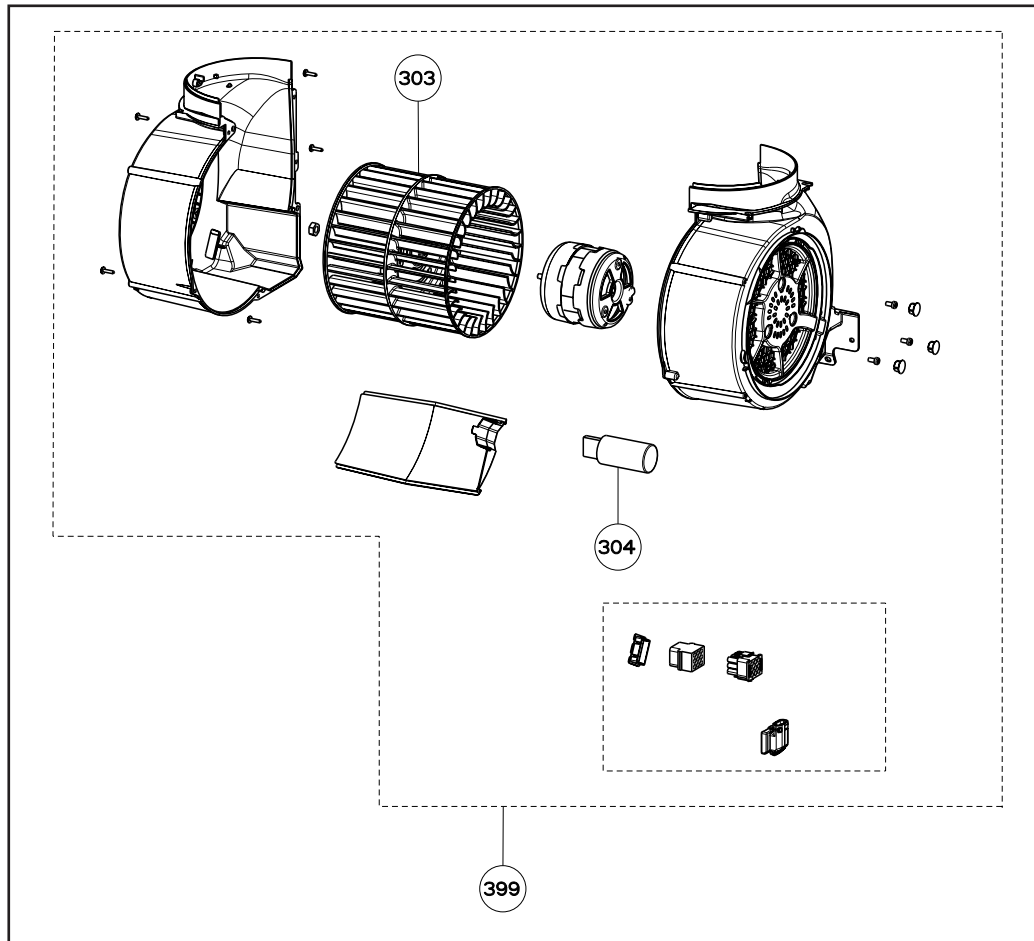

CRISTAL SS 24 - 2018

body components

	Model Number	CRIS24SS300	
Key	Description	30	Qty Req.
1	Rear Grease Filter	133.0176.353	1
2	Front Grease Filter	133.0176.352	1
3	Sliding Guide Kit	133.0059.025	1
6	Front Panel Kit	133.0059.144	1
7	Lamp Holder	133.0380.507	1
9	LED Bulb	133.0486.867	2
11	Bulb Clip	133.0441.210	1
12	Lamp holder Support	133.0198.226	2
25	Power Cable	133.0072.591	1
40	Damper	133.0055.994	1
42	Ductless Vent Grate	133.0016.964	1
43	Hinge Clips Kit (2 in kit)	133.0078.993	1

control components

199

	Model Number		
Key	Description	CRIS24SS300	Qty Req.
199	Control Board Kit	133.0067.035	1

CRISTAL SS 24

motor components

	Model Number		
Key	Description	CRIS24SS300	Qty Req.
303	Impeller Kit	133.0178.632	1
304	Capacitor	133.0071.827	1
399	Motor Kit	133.0178.492	1