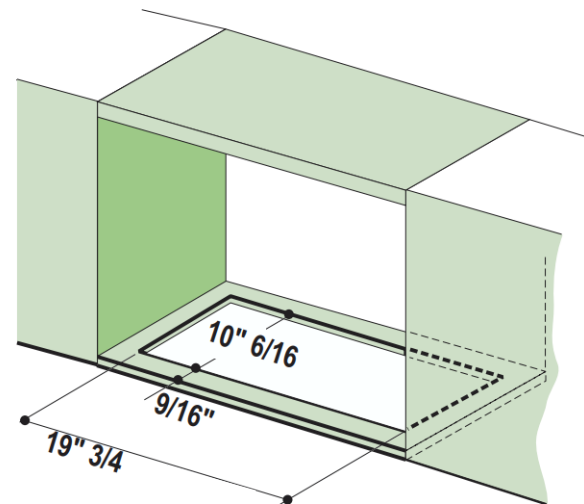

Cut Out

ACCESSORIES

FILTER1 – Charcoal Filter Kit

High quality charcoal filter for use when recirculating the air back into the kitchen. Filters out odor and should be replaced every 6 months

FILTER1LL – Long Lasting Charcoal Filter Kit

New washable charcoal filter can be recharged and washed up to 8 times. For use when recirculating the air back into the kitchen. Filters out odor and can last up to 4 years

WIREBOX – Fixed Wiring Box

Replace the power cord with a hard wired box to power the range hood