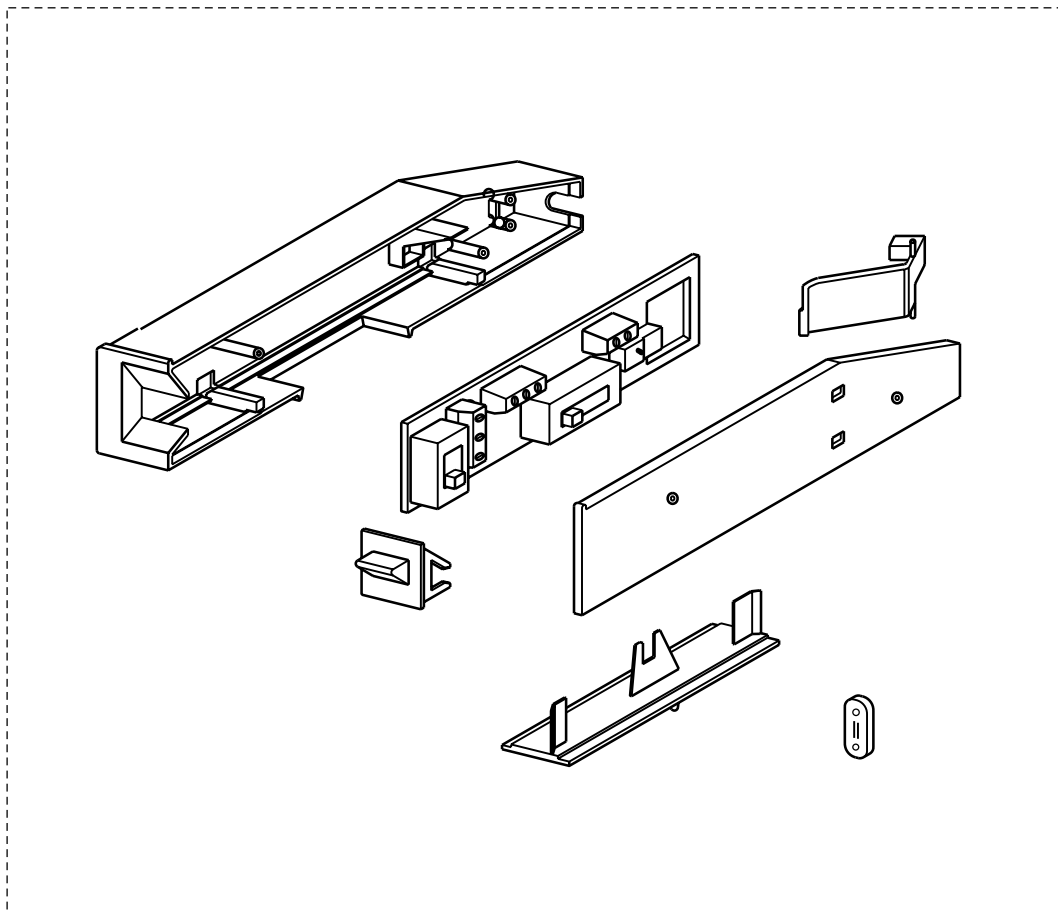

CRISTAL SS 30 / 36 - 2018

body components

	Model Number	CRIS30SS300	CRIS36SS300	CRIS30SS400	CRIS36SS400	CRIS30SS600	CRIS36SS600	
Key	Description	30	36	30	36	30	36	Qty Req.
6	Ductless Vent Grate	133.0016.964	133.0016.964	133.0016.964	133.0016.964	133.0016.964	133.0016.964	1
7	Damper	133.0055.994	133.0055.994	133.0055.994	133.0055.994	133.0055.994	133.0055.994	1
9	Hinge Clips Kit (2 in kit)	133.0078.993	133.0078.993	133.0078.993	133.0078.993	133.0078.993	133.0078.993	1
10	Limit Switch Kit	133.0073.613	133.0073.613	133.0073.613	133.0073.613	133.0073.613	133.0073.613	1
11	Plastic filler strips	133.0373.432	133.0434.595	133.0373.432	133.0434.595	133.0373.432	133.0434.595	1
17	Slide Guide	133.0068.113	133.0068.113	133.0068.113	133.0068.113	133.0068.113	133.0068.113	1
27	Front Grease Filters	133.0073.620	133.0073.623	133.0073.620	133.0073.623	133.0073.620	133.0073.623	2
28	Rear Grease Filters	133.0073.621	133.0073.624	133.0073.621	133.0073.624	133.0073.621	133.0073.624	2
32	Stainless Front Trim	133.0335.893	133.0335.895	133.0335.893	133.0335.895	133.0335.893	133.0335.895	1
48	Lampholder	133.0505.649	133.0505.649	133.0505.649	133.0505.649	133.0505.649	133.0505.649	1
49	LED Bulb	133.0486.867	133.0486.867	133.0486.867	133.0486.867	133.0486.867	133.0486.867	2
56	Lamp holder Support	133.0198.226	133.0198.226	133.0198.226	133.0198.226	133.0198.226	133.0198.226	2

control components

199

	Model Number	CRIS30SS300	CRIS36SS300	CRIS30SS400	CRIS36SS400	CRIS30SS600	CRIS36SS600	
Key	Description	30	36	30	36	30	36	Qty Req.
199	Control Board Kit	133.0336.159	133.0336.159	133.0336.159	133.0336.159	133.0336.159	133.0336.159	1