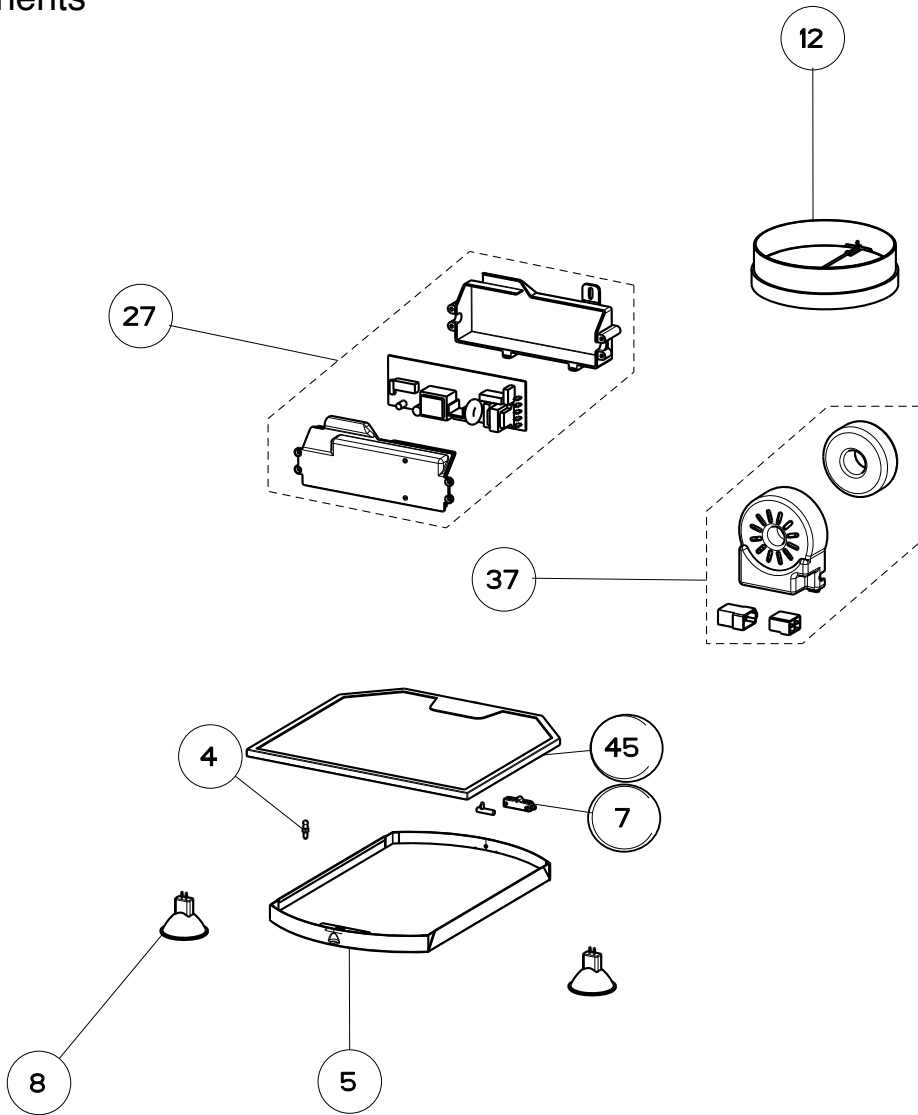

CYLINDRA
body components

	Model Number	CYLN15SS / 110.0166.589	
Key	Description		Qty Req.
4	Hinge Pin Kit (2)	133.0017.004	1
5	Perimetric Panel	133.0021.010	1
7	Perimetric Hinge	133.0017.597	1
8	Halogen Bulb	133.0017.669	2
12	Damper	133.0055.994	1
27	Control Board	133.0052.878	1
37	Transformer Kit	133.0052.516	1
45	Grease Filter	133.0017.598	1

CYLINDRA

control components

	Model Number	CYLN15SS / 110.0166.589	
Key	Description		Qty Req.
101	Control Kit	133.0059.120	1

CYLINDRA

motor components

	Model Number	CYLN15SS / 110.0166.589	
Key	Description		Qty Req.
303	Capacitor	133.0056.183	1
399	motor group	133.0056.182	1