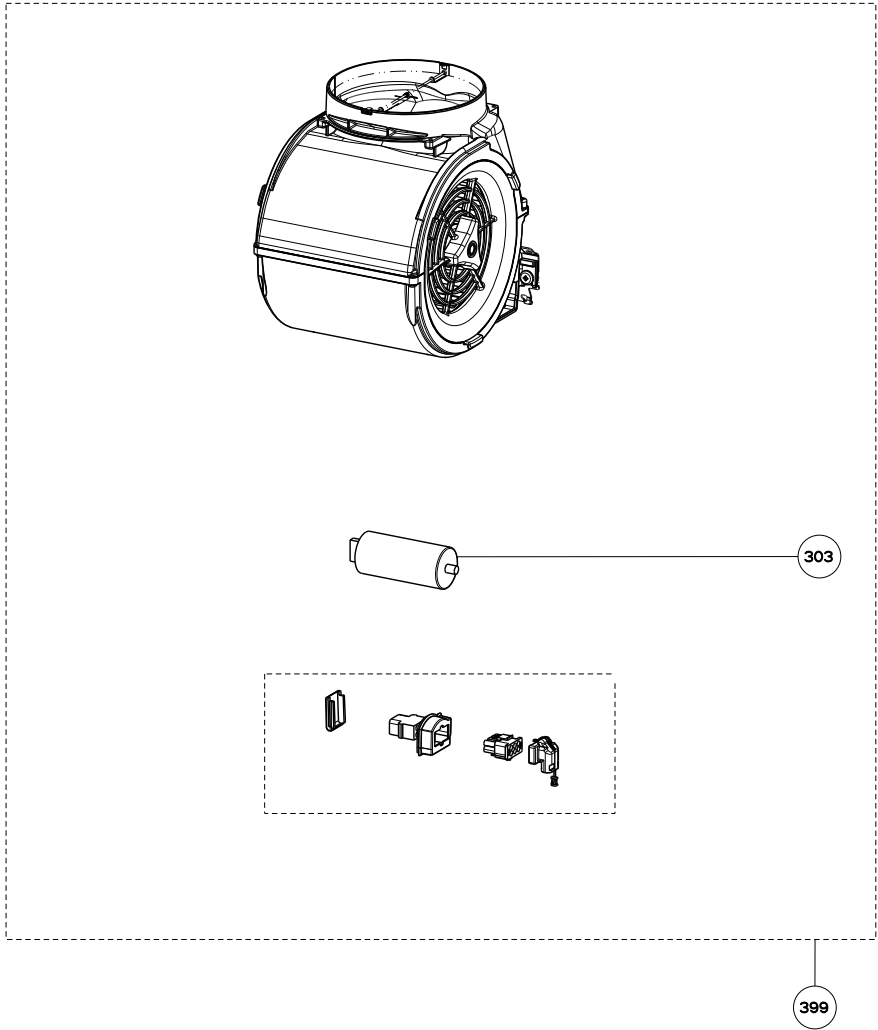

CYLINDRA
body components

	Model Number	CYLN15SS / 110.0166.589	
Key	Description		Qty Req.
4	Hinge Pin Kit (2)	133.0017.004	1
5	Perimetric Panel	133.0021.010	1
7	Perimetric Hinge	133.0017.597	1
8	Halogen Bulb	133.0017.669	2
12	Damper	133.0055.994	1
27	Control Board	133.0052.878	1
37	Transformer Kit	133.0052.516	1
45	Grease Filter	133.0017.598	1

CYLINDRA

control components

	Model Number	CYLN15SS / 110.0166.589	
Key	Description		Qty Req.
101	Control Kit	133.0059.120	1

CYLINDRA

motor components

	Model Number	CYLN15SS / 110.0166.589	
Key	Description		Qty Req.
303	Capacitor	133.0056.183	1
399	motor group	133.0056.182	1