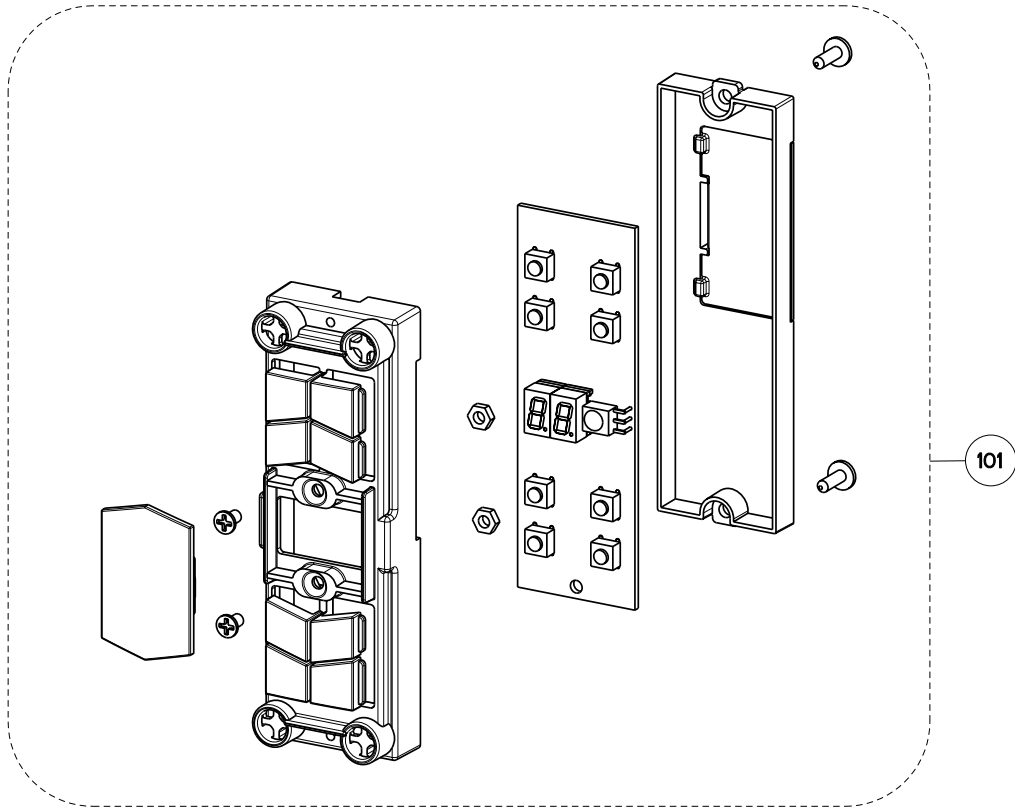

CYLINDRA
body components

	Model Number	CYLN15SS / 110.0166.589	
Key	Description		Qty Req.
4	Hinge Pin Kit (2)	133.0017.004	1
5	Perimetric Panel	133.0021.010	1
7	Perimetric Hinge	133.0017.597	1
8	Halogen Bulb	133.0017.669	2
12	Damper	133.0055.994	1
27	Control Board	133.0052.878	1
37	Transformer Kit	133.0052.516	1
45	Grease Filter	133.0017.598	1

CYLINDRA

control components

	Model Number	CYLN15SS / 110.0166.589	
Key	Description		Qty Req.
101	Control Kit	133.0059.120	1

CYLINDRA

motor components

	Model Number	CYLN15SS / 110.0166.589	
Key	Description		Qty Req.
303	Capacitor	133.0056.183	1
399	motor group	133.0056.182	1