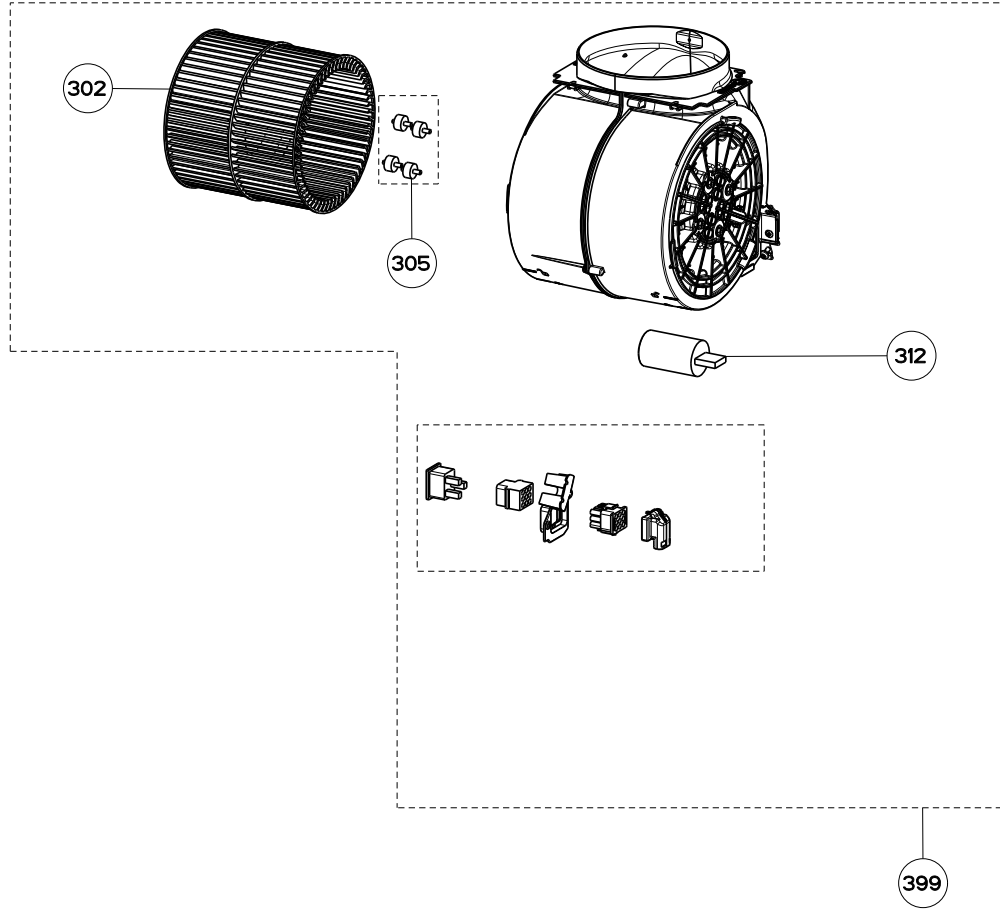

GLASSY

body / chimney

	Model Number	GLAS30SS	GLAS36SS	
Key	Description	30	36	Qty Req.
1	Halogen lamp kit	133.0052.793	133.0052.793	2
1	Halogen Lamp only	133.0000.001	133.0000.001	2
2	Grease Filters	133.0017.054	133.0017.054	2
3	Glass Body (SPECIAL ORDER)	133.0177.972	133.0177.974	1
7	Damper	133.0055.994	133.0055.994	1
31	Transformer Kit	133.0052.516	133.0052.516	1
50	Mounting Kit Easy Cube	133.0084.478	133.0084.478	1
501	Upper Chimney	133.0017.078	133.0017.078	1
509	Lower Chimney	133.0057.242	133.0057.242	1

GLASSY

switch components

	Model Number	GLAS30SS	GLAS36SS	
Key	Description	30	36	Qty Req.
101	Control Button Kit	133.0176.906	133.0176.906	1
190	Switchboard Kit	133.0176.907	133.0176.907	1

GLASSY

motor components

	Model Number	GLAS30SS	GLAS36SS	
Key	Description	30	36	Qty Req.
302	Impeller Kit	133.0052.799	133.0052.799	1
305	Rubber Motor Mount	133.0051.604	133.0051.604	1
312	Capacitor	133.0060.648	133.0060.648	1
399	Motor Kit	133.0052.798	133.0052.798	1