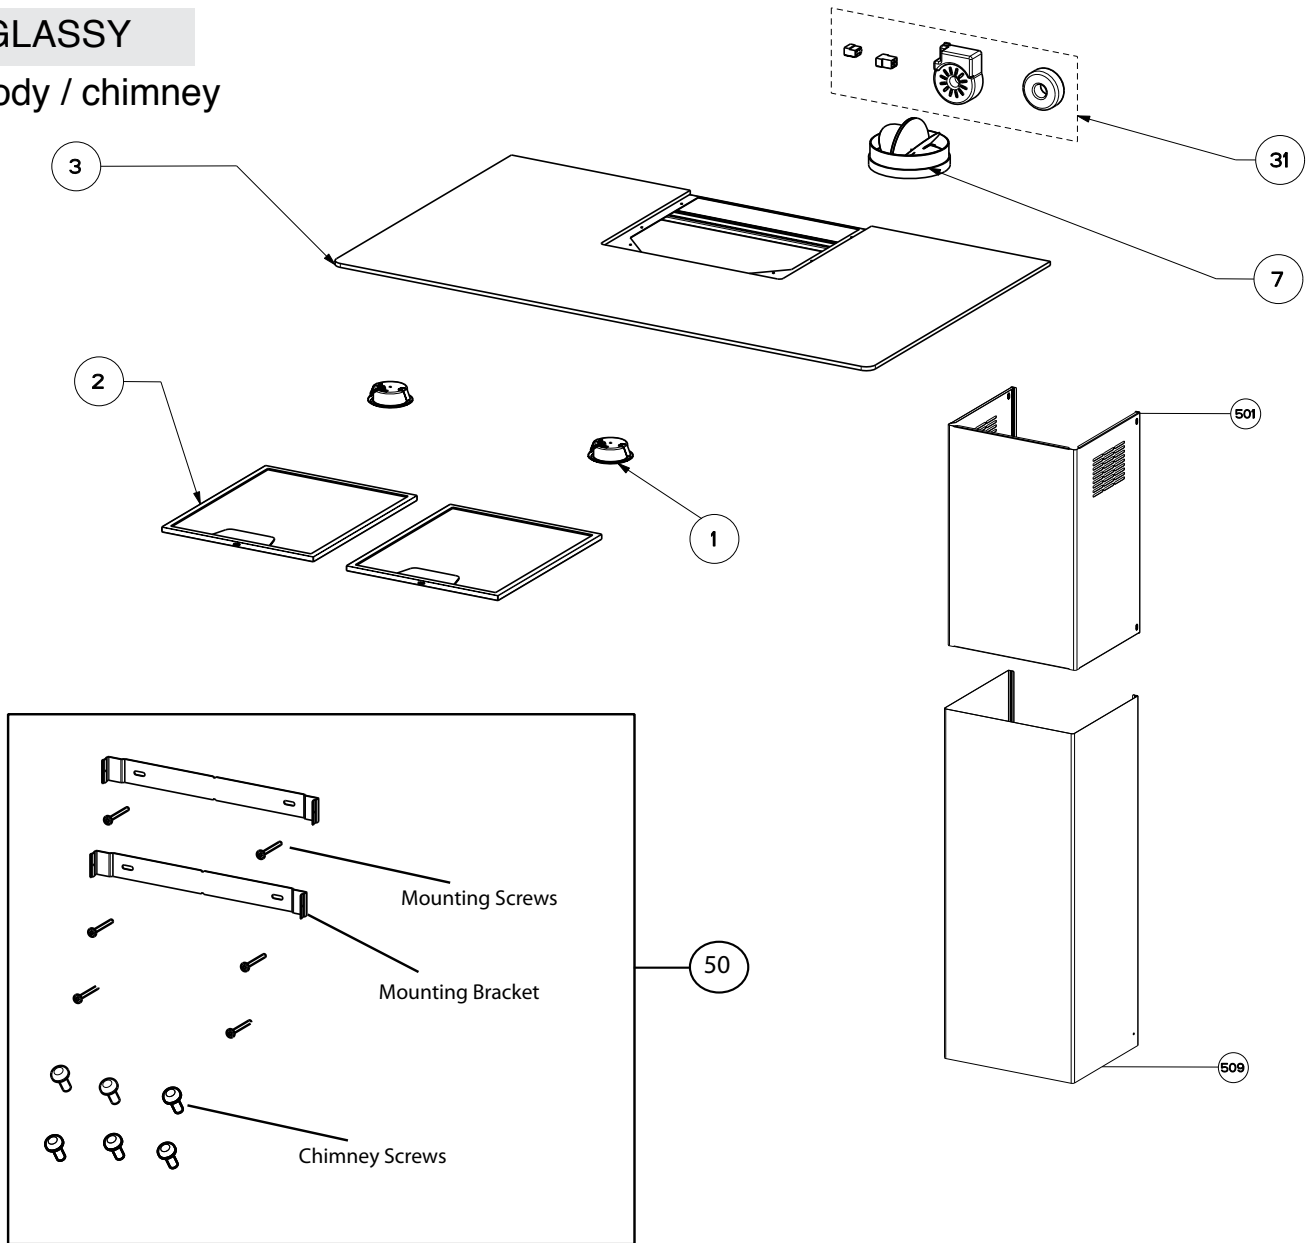

GLASSY

body / chimney

	Model Number	GLAS30SS	GLAS36SS	
Key	Description	30	36	Qty Req.
1	Halogen lamp kit	133.0052.793	133.0052.793	2
1	Halogen Lamp only	133.0000.001	133.0000.001	2
2	Grease Filters	133.0017.054	133.0017.054	2
3	Glass Body (SPECIAL ORDER)	133.0177.972	133.0177.974	1
7	Damper	133.0055.994	133.0055.994	1
31	Transformer Kit	133.0052.516	133.0052.516	1
50	Mounting Kit Easy Cube	133.0084.478	133.0084.478	1
501	Upper Chimney	133.0017.078	133.0017.078	1
509	Lower Chimney	133.0057.242	133.0057.242	1

GLASSY

switch components

	Model Number	GLAS30SS	GLAS36SS	
Key	Description	30	36	Qty Req.
101	Control Button Kit	133.0176.906	133.0176.906	1
190	Switchboard Kit	133.0176.907	133.0176.907	1

GLASSY

motor components

	Model Number	GLAS30SS	GLAS36SS	
Key	Description	30	36	Qty Req.
302	Impeller Kit	133.0052.799	133.0052.799	1
305	Rubber Motor Mount	133.0051.604	133.0051.604	1
312	Capacitor	133.0060.648	133.0060.648	1
399	Motor Kit	133.0052.798	133.0052.798	1