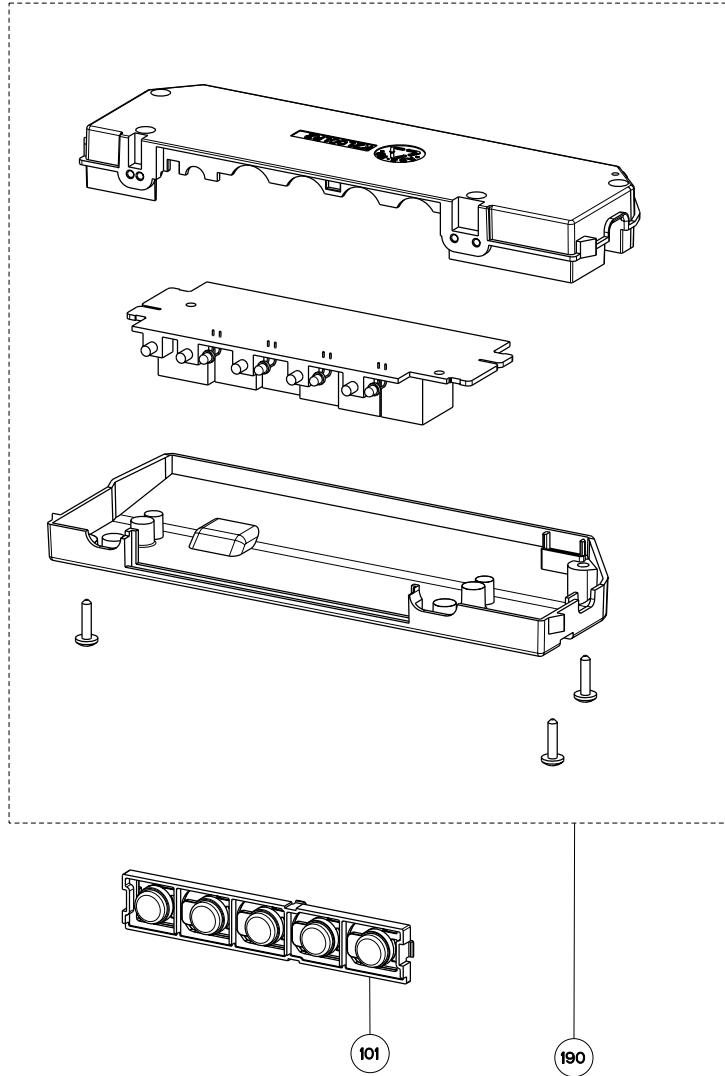

GLASSY

body / chimney

	Model Number	GLAS30SS	GLAS36SS	
Key	Description	30	36	Qty Req.
1	Halogen lamp kit	133.0052.793	133.0052.793	2
1	Halogen Lamp only	133.0000.001	133.0000.001	2
2	Grease Filters	133.0017.054	133.0017.054	2
3	Glass Body (SPECIAL ORDER)	133.0177.972	133.0177.974	1
7	Damper	133.0055.994	133.0055.994	1
31	Transformer Kit	133.0052.516	133.0052.516	1
50	Mounting Kit Easy Cube	133.0084.478	133.0084.478	1
501	Upper Chimney	133.0017.078	133.0017.078	1
509	Lower Chimney	133.0057.242	133.0057.242	1

GLASSY

switch components

	Model Number	GLAS30SS	GLAS36SS	
Key	Description	30	36	Qty Req.
101	Control Button Kit	133.0176.906	133.0176.906	1
190	Switchboard Kit	133.0176.907	133.0176.907	1

GLASSY

motor components

	Model Number	GLAS30SS	GLAS36SS	
Key	Description	30	36	Qty Req.
302	Impeller Kit	133.0052.799	133.0052.799	1
305	Rubber Motor Mount	133.0051.604	133.0051.604	1
312	Capacitor	133.0060.648	133.0060.648	1
399	Motor Kit	133.0052.798	133.0052.798	1