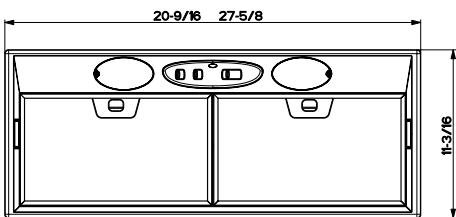

INCA SMART GRAY

- INCA SMART 24 Gray Insert Range Hood - **Model: INSM24GR**
- INCA SMART 28 Gray Insert Range Hood - **Model: INSM28GR**

 250 cfm	 SPEED	1	2	3
 3 speed slide	 CFM	85	160	250
 2 incandescent	 W	144	162	190
 dishwasher safe mesh	 dB(A)	40	50	55
 24, 28"	 SONES	1.0	2.0	3.0
 5" round				

EASY SNAP

ACCESSORIES

<u>Description</u>	<u>Model</u>
Stainless Liner 30 (16 - 17 7/8" depth)	LINE30ST
Stainless Liner 36 (16 - 17 7/8" depth)	LINE36ST
Charcoal Filter Kit	FILTER4