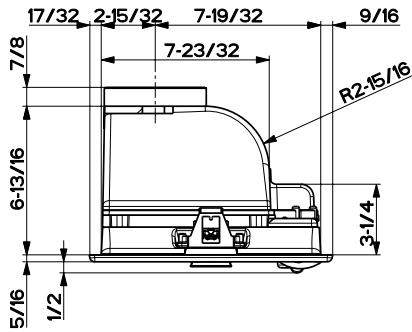

Model	Inca Smart SS (28)	Inca Smart Gray (24 , 28)
Cabinet Cut Out	(28") 26 21/32" W / 10 9/32"D	(24") 19 19/32" W / 10 9/32"D (28") 26 21/32" W / 10 9/32"D
Convertible to Recirculating	Yes - charcoal filter needed, need air return back into kitchen out of the cabinet	Yes - charcoal filter needed, need air return back into kitchen out of the cabinet
Controls	3 Speed Electronic Push w/ Blue LED	3 Speed Manual Slider
Lighting	2 X 20 (W) Halogen	2 X 40 (W) Incandescent
Ducting Top	5" Round	5" Round
Grease Filters	dishwasher safe SS mesh	dishwasher safe mesh
Built In Mounting Hardware	Yes - Easy Snap Mounting Clips	Yes - Easy Snap Mounting Clips
10 Minute Intensive Speed	Yes	N / A
AC Input	120 V - 60 hz	120 V - 60 hz
AC Power	Max 190 W at 1.6 A	Max 230 W at 2.0 A
Green Energy Saver Mode	Yes	Yes
Annual Electricity Costs	\$3.29 / Year *	\$3.24 / Year *

Dimensional Diagrams

(see installation instructions for more information)

Side View

Front View

Bottom View

Cabinet Cut Out

Liner Dimensions

ACCESSORIES