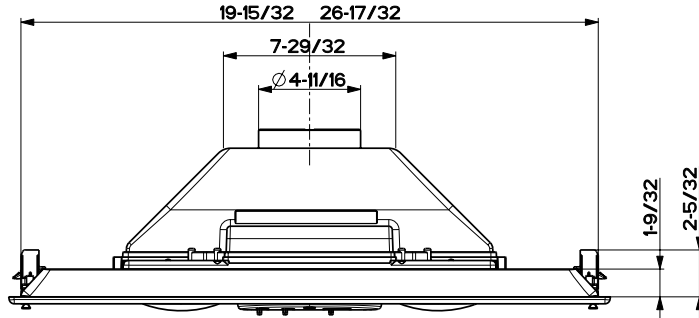

Dimensional Diagrams

(see installation instructions for more information)

Side View

Front View

Bottom View

Cabinet Cut Out

Liner Dimensions

ACCESSORIES

Stainless Liners

Create a perfectly-sealed, non-combustible 4" tall perimeter to "line" the wood below the Inca Smart. Depth adjustable from 16" - 17 7/8".

Size	Model #
30" SS Liner	# LINE30ST
36" SS Liner	# LINE36ST