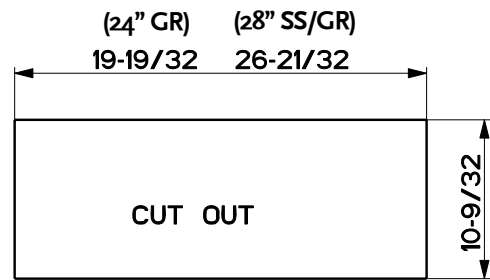

Dimensional Diagrams

(see installation instructions for more information)

Side View

Front View

Bottom View

Cabinet Cut Out

Liner Dimensions

ACCESSORIES

Stainless Liners

Create a perfectly-sealed, non-combustible 4" tall perimeter to "line" the wood below the Inca Smart. Depth adjustable from 16" - 17 7/8".

Size	Model #
30" SS Liner	# LINE30ST
36" SS Liner	# LINE36ST