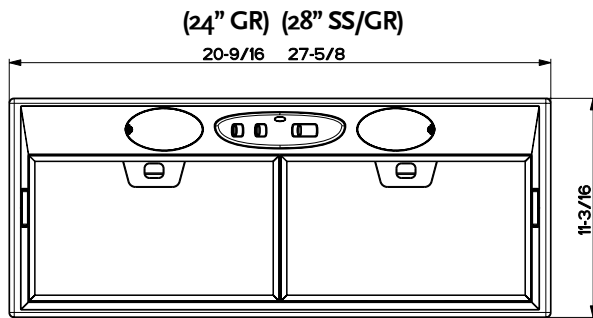

Dimensional Diagrams

(see installation instructions for more information)

Side View

Front View

Bottom View

Cabinet Cut Out

Liner Dimensions

ACCESSORIES

Stainless Liners

Create a perfectly-sealed, non-combustible 4" tall perimeter to "line" the wood below the Inca Smart. Depth adjustable from 16" - 17 7/8".

Size	Model #
30" SS Liner	# LINE30ST
36" SS Liner	# LINE36ST