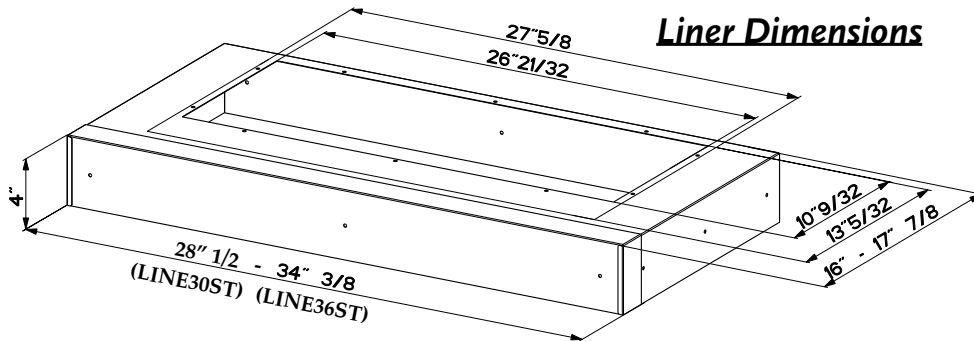

Dimensional Diagrams

(see installation instructions for more information)

Side View

Front View

Bottom View

Cabinet Cut Out

Liner Dimensions

ACCESSORIES

Stainless Liners

Create a perfectly-sealed, non-combustible 4" tall perimeter to "line" the wood below the Inca Smart. Depth adjustable from 16" - 17 7/8".

Size	Model #
30" SS Liner	# LINE30ST
36" SS Liner	# LINE36ST